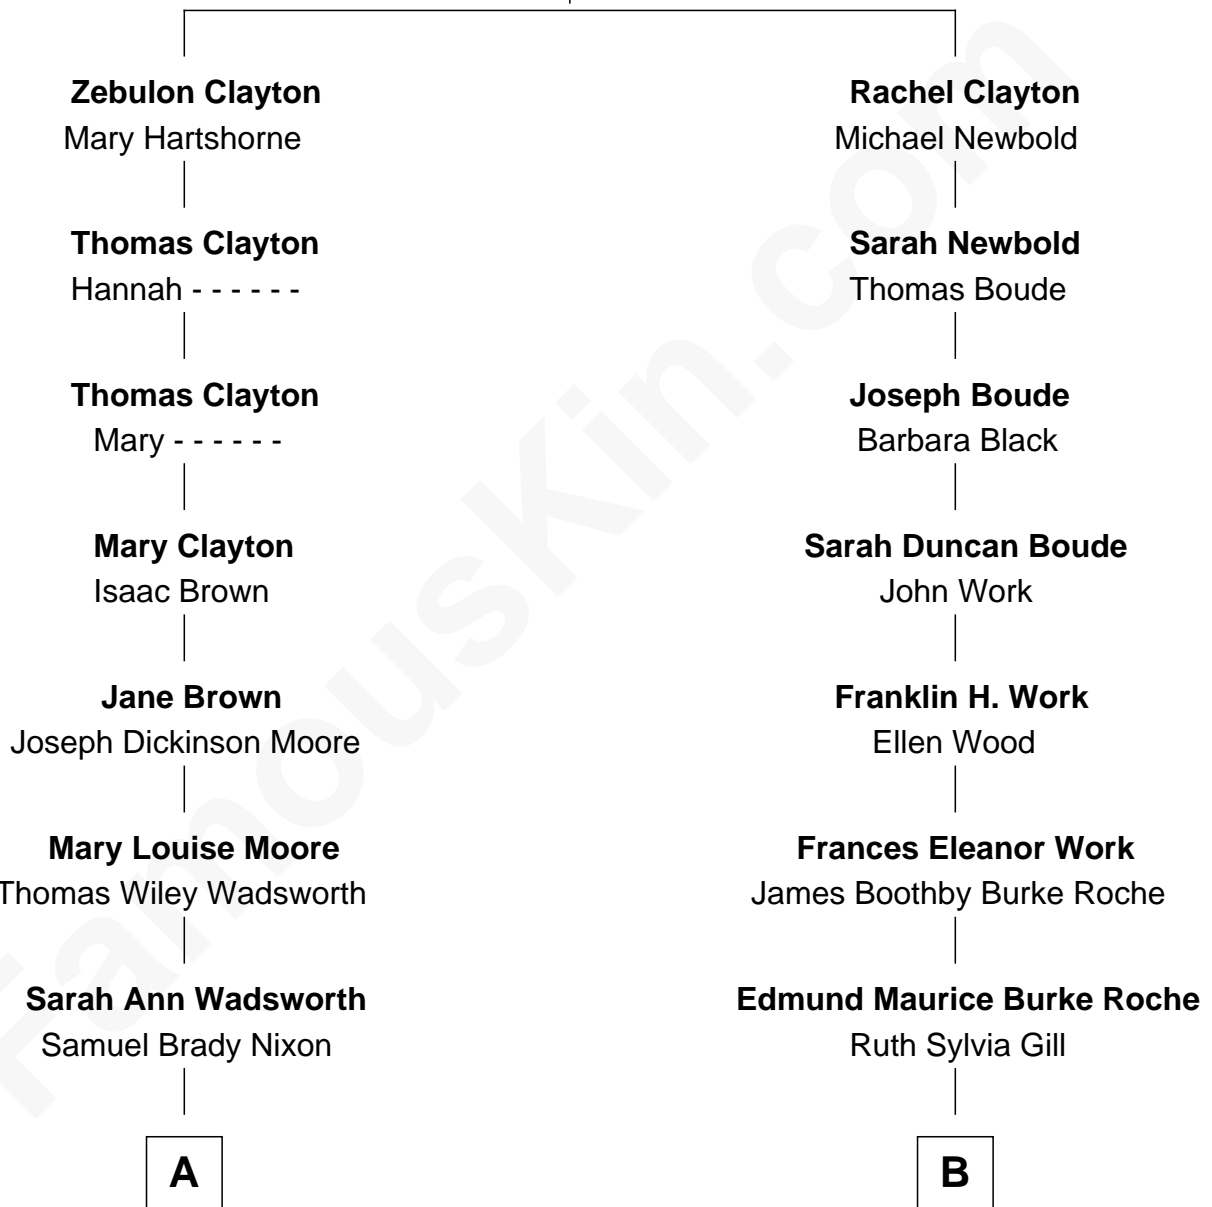

# FamousKin.com Relationship Chart of

**Richard Nixon**  
37th U.S. President

8th cousin of

**Princess Diana**  
Princess of Wales

**John Clayton**  
Alice Myres

**A**

**Francis Anthony Nixon**

Hannah Milhous

**Richard Nixon**

*37th U.S. President*

**B**

**Frances Ruth Burke Roche**

Edward John Spencer

**Princess Diana**

*Princess of Wales*

FamousKin.com