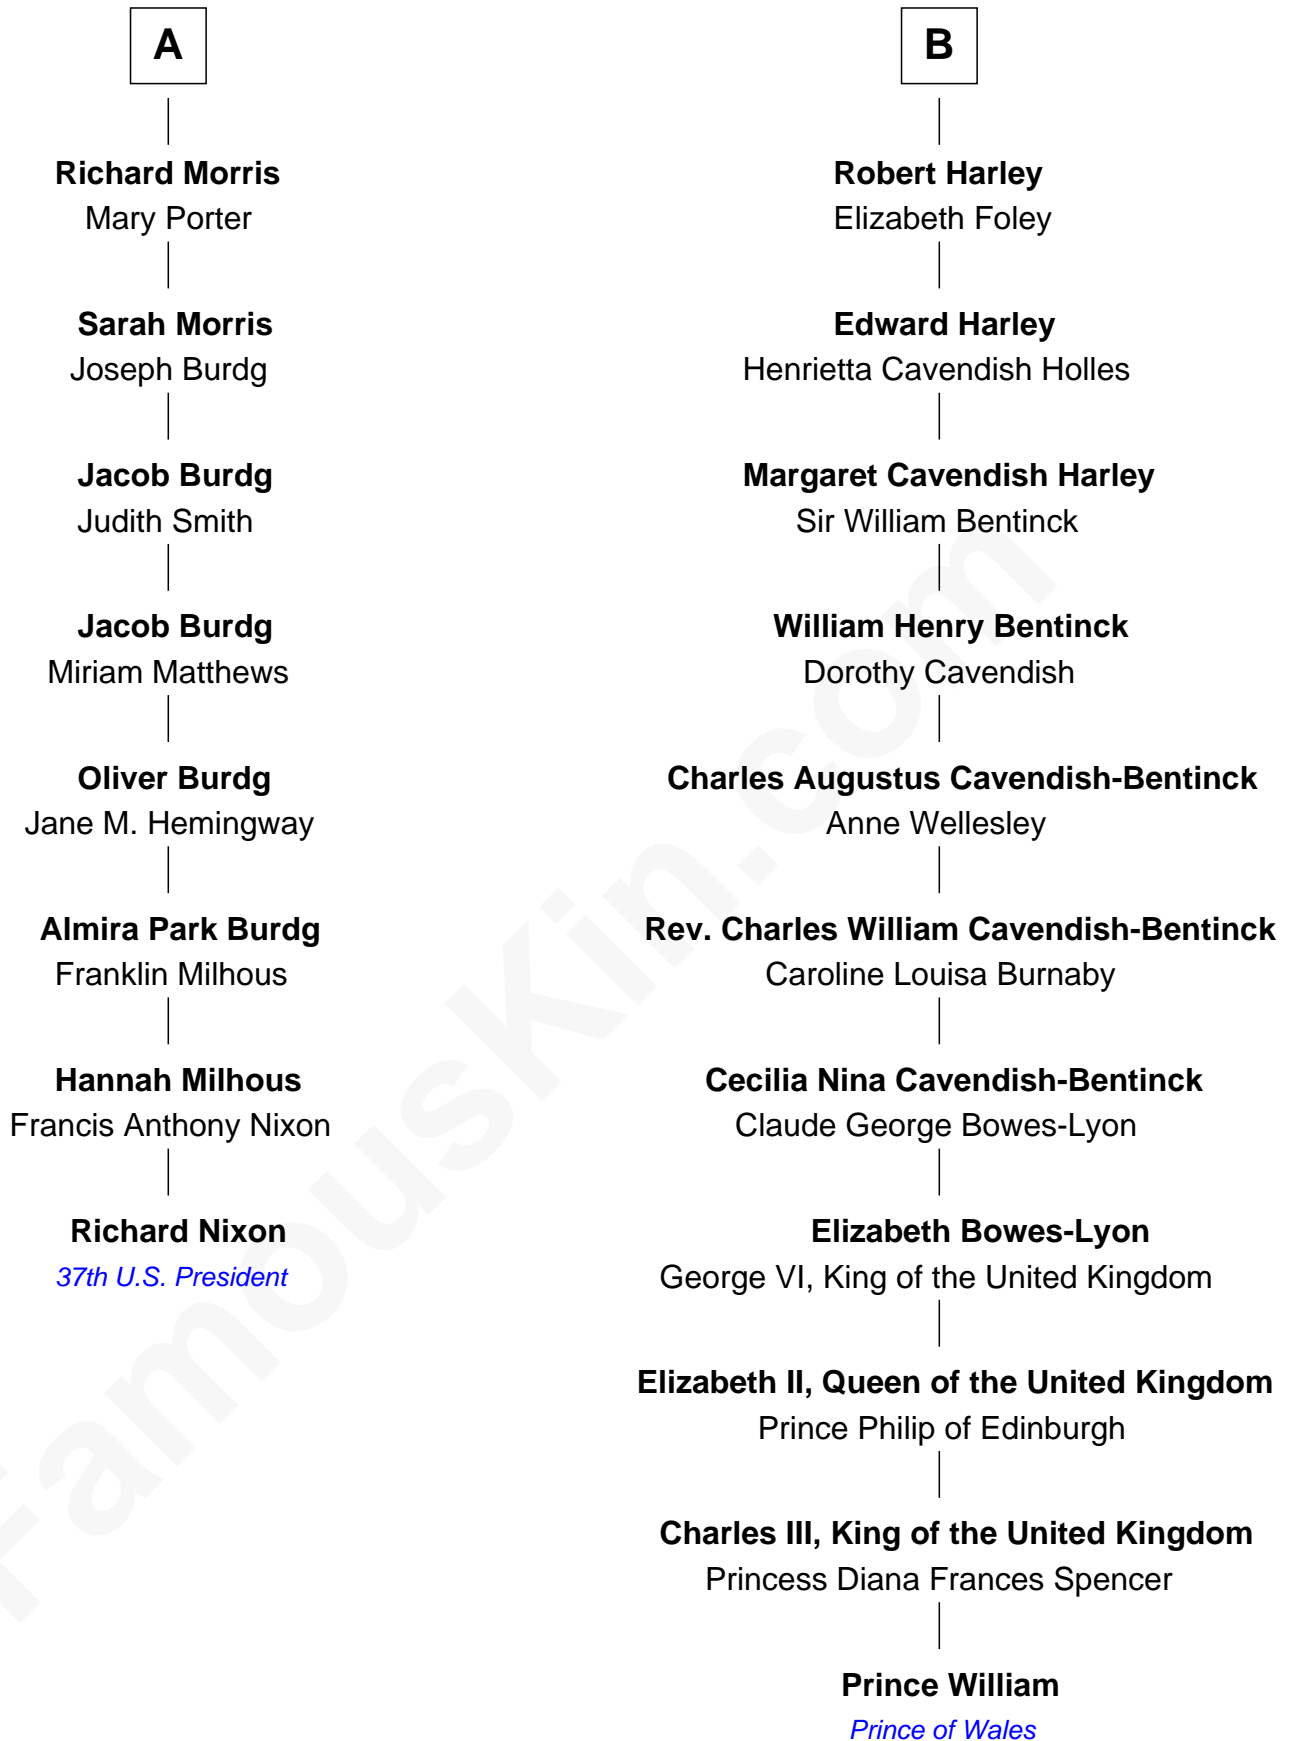

FamousKin.com Relationship Chart of

Richard Nixon

37th U.S. President

14th cousin 3 times removed of

Prince William

Prince of Wales

Humphrey Stafford

Katherine Fray

Margaret Neville

Edward Willoughby

Elizabeth Willoughby

Sir Fulk Greville

Eleanor Greville

Sir John Conway

Sir Edward Conway

Dorothy Tracy

Brilliana Conway

Sir Robert Harley

Sir Edward Harley

Abigail Stephens

B

William photo by [InSapphoWeTrust](#) [\(CC BY-SA 2.0\)](#)