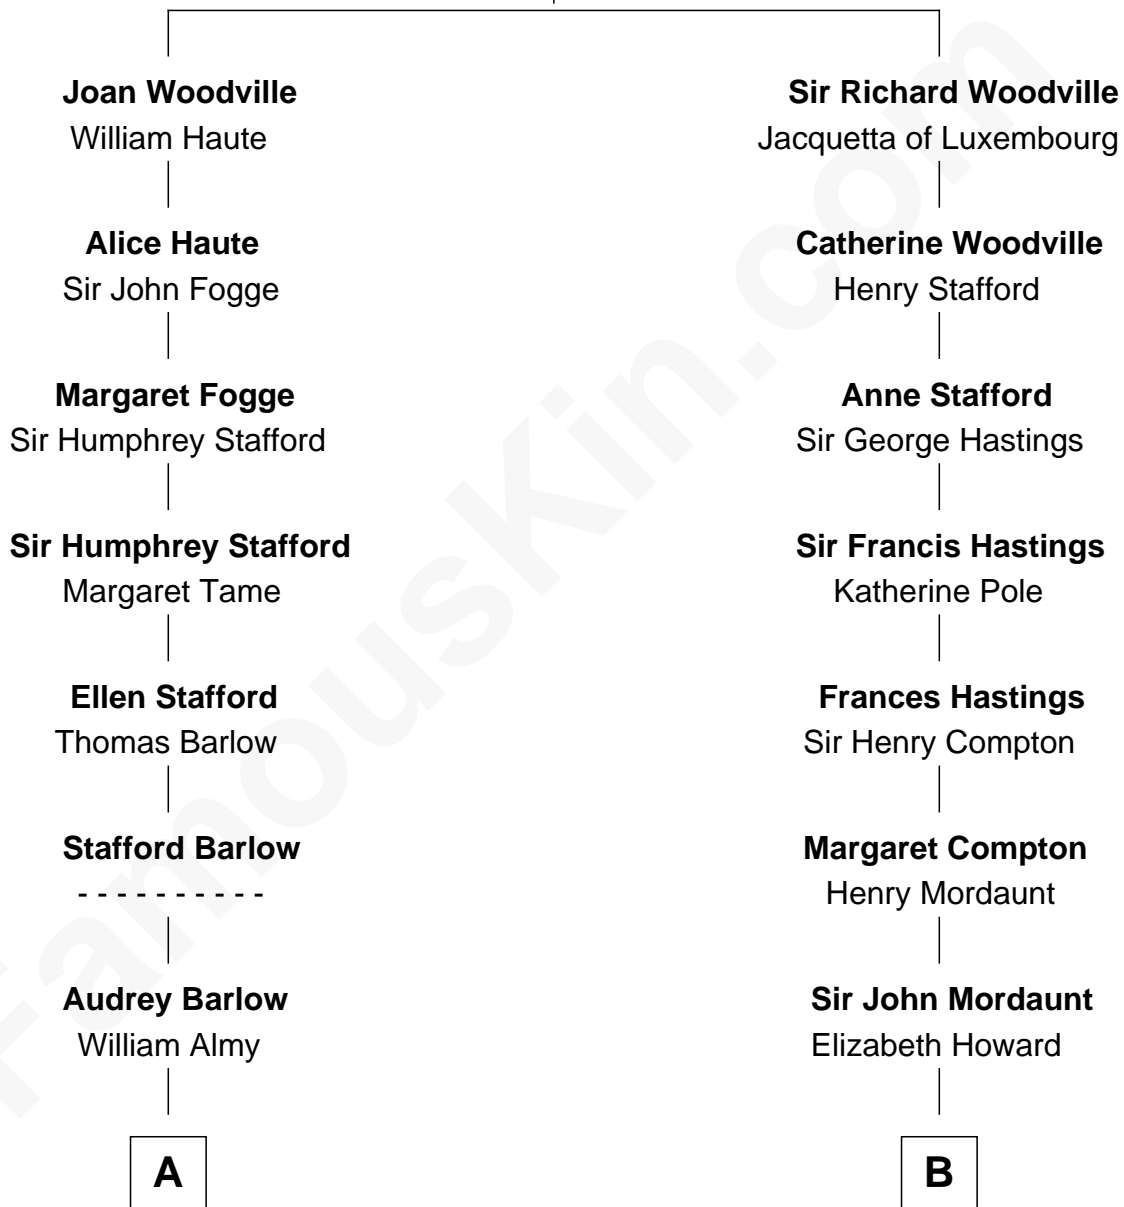

FamousKin.com Relationship Chart of

Richard Nixon

37th U.S. President

16th cousin 1 time removed of

Prince William

Prince of Wales

Richard Woodville

Joan Bedlisgate

William photo by [InSapphoWeTrust](#) (CC BY-SA 2.0)