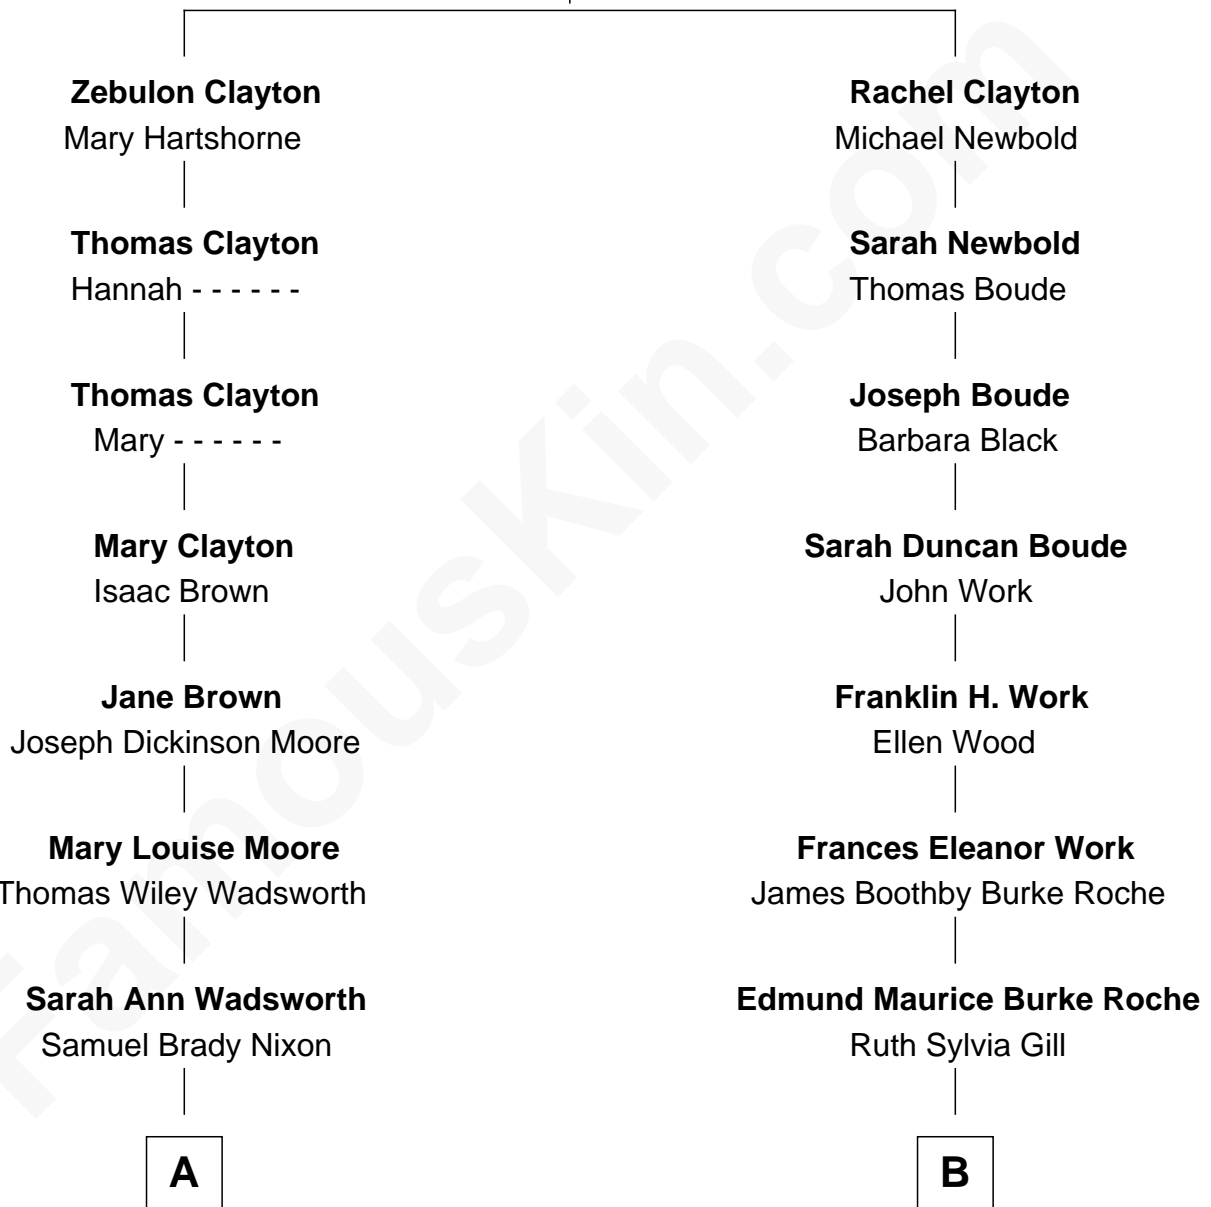

# FamousKin.com Relationship Chart of

**Richard Nixon**

*37th U.S. President*

8th cousin 1 time removed of

**Prince William**

*Prince of Wales*

**John Clayton**

Alice Myres

William photo by [InSapphoWeTrust](#) (CC BY-SA 2.0)