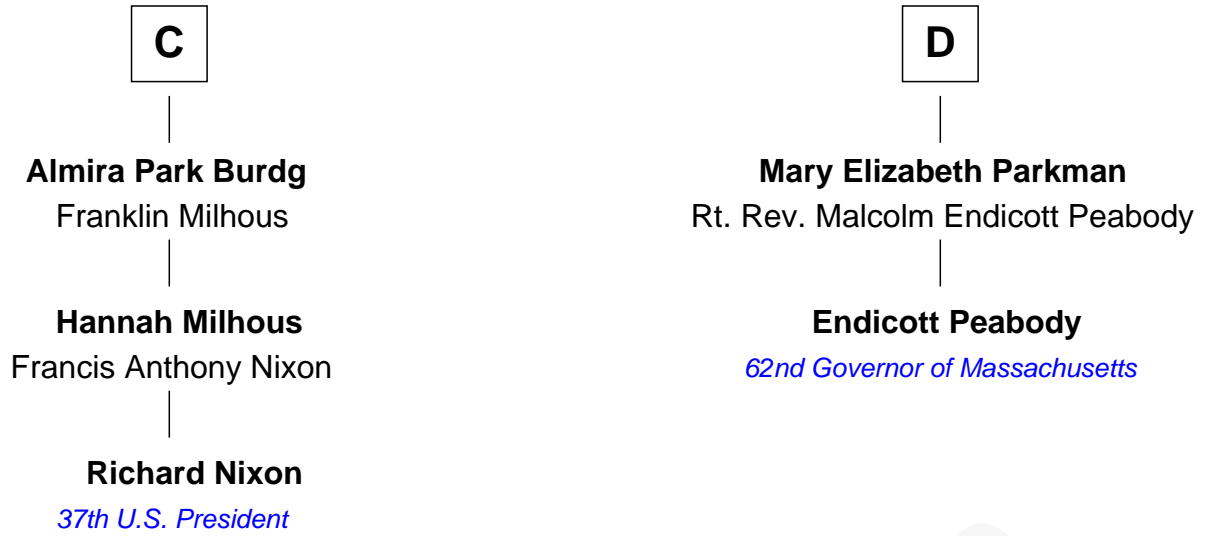

FamousKin.com Relationship Chart of

Richard Nixon

37th U.S. President

18th cousin 1 time removed of

Endicott Peabody

62nd Governor of Massachusetts

Ralph de Stafford

*with wife
Katherine de Hastang*

Beatrice de Stafford

Thomas de Ros

Margaret de Ros

Sir Reynold Grey

Margaret Grey

Sir William Bonville

William Bonville

Elizabeth Harington

William Bonville

Katherine Neville

Cecily Bonville

Thomas Grey

Cecily Grey

Sir John Sutton

B

FamousKin.com