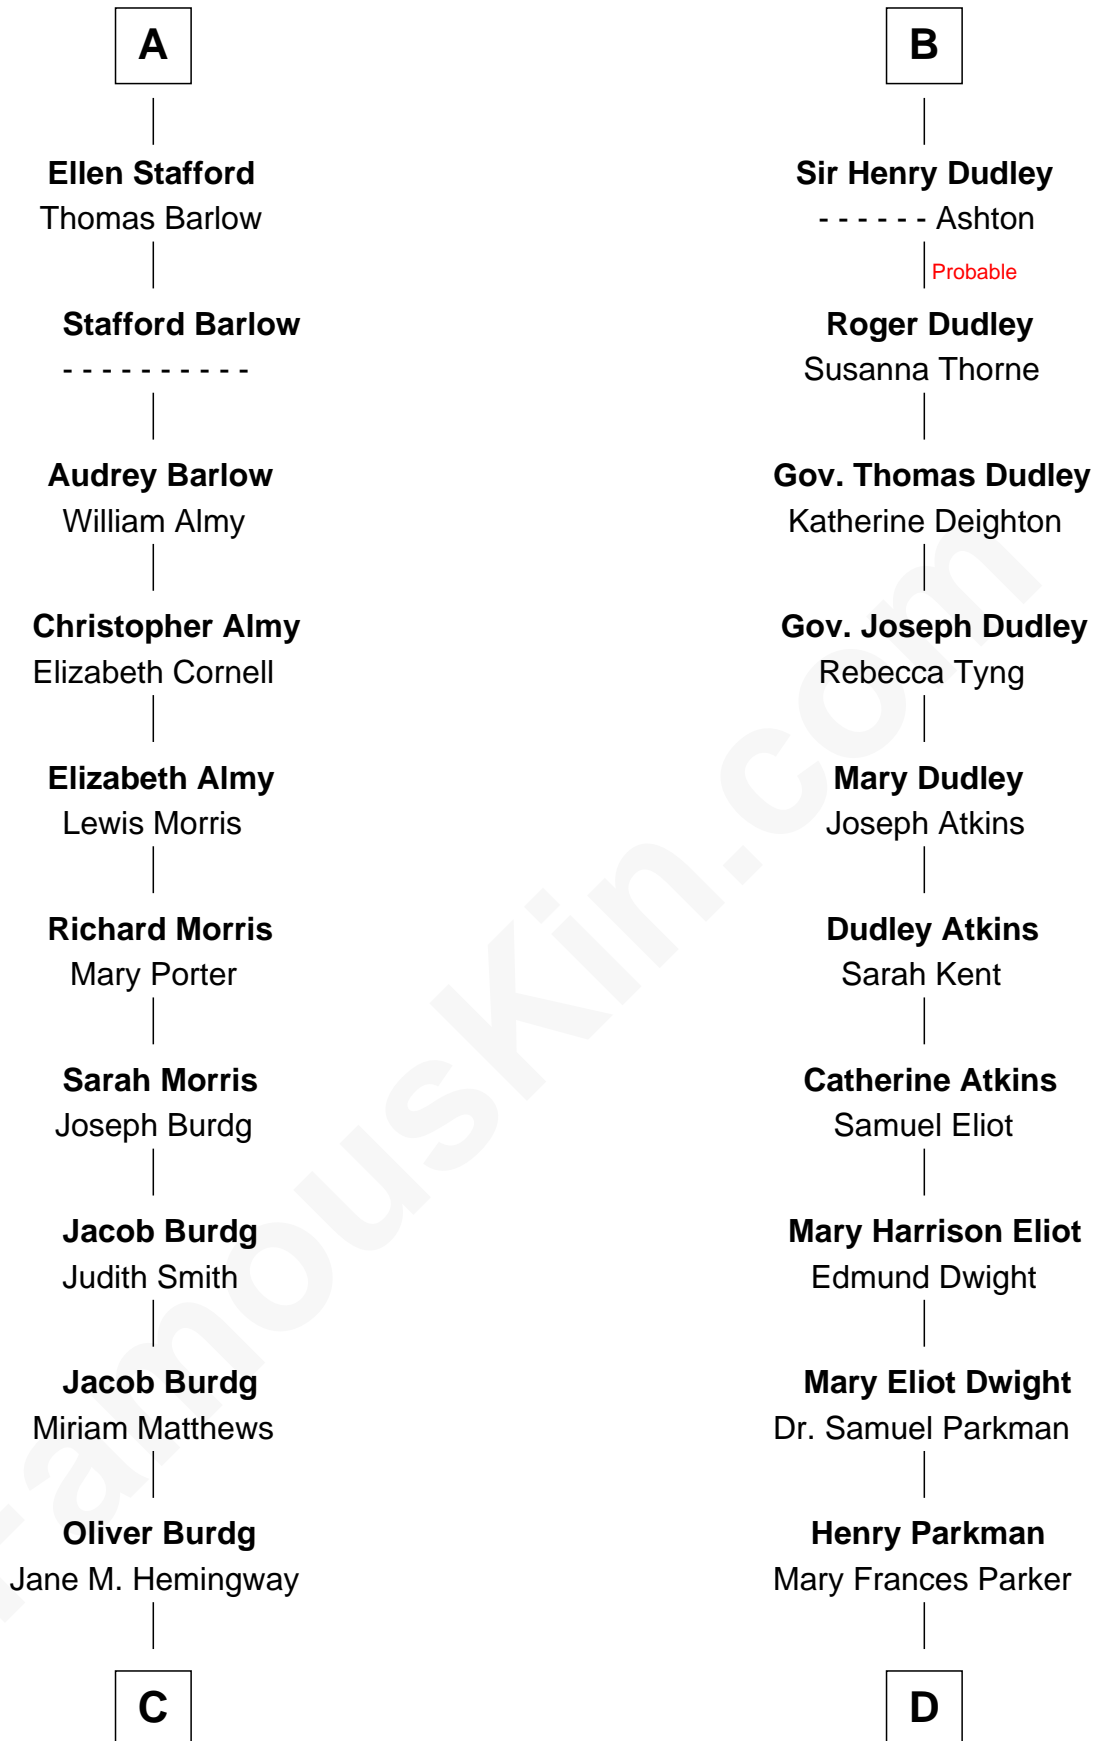

FamousKin.com Relationship Chart of

Richard Nixon

37th U.S. President

18th cousin 1 time removed of

Endicott Peabody

62nd Governor of Massachusetts

Ralph de Stafford

*with wife
Katherine de Hastang*

Beatrice de Stafford

Thomas de Ros

Margaret de Ros

Sir Reynold Grey

Margaret Grey

Sir William Bonville

William Bonville

Elizabeth Harington

William Bonville

Katherine Neville

Cecily Bonville

Thomas Grey

Cecily Grey

Sir John Sutton

B

FamousKin.com