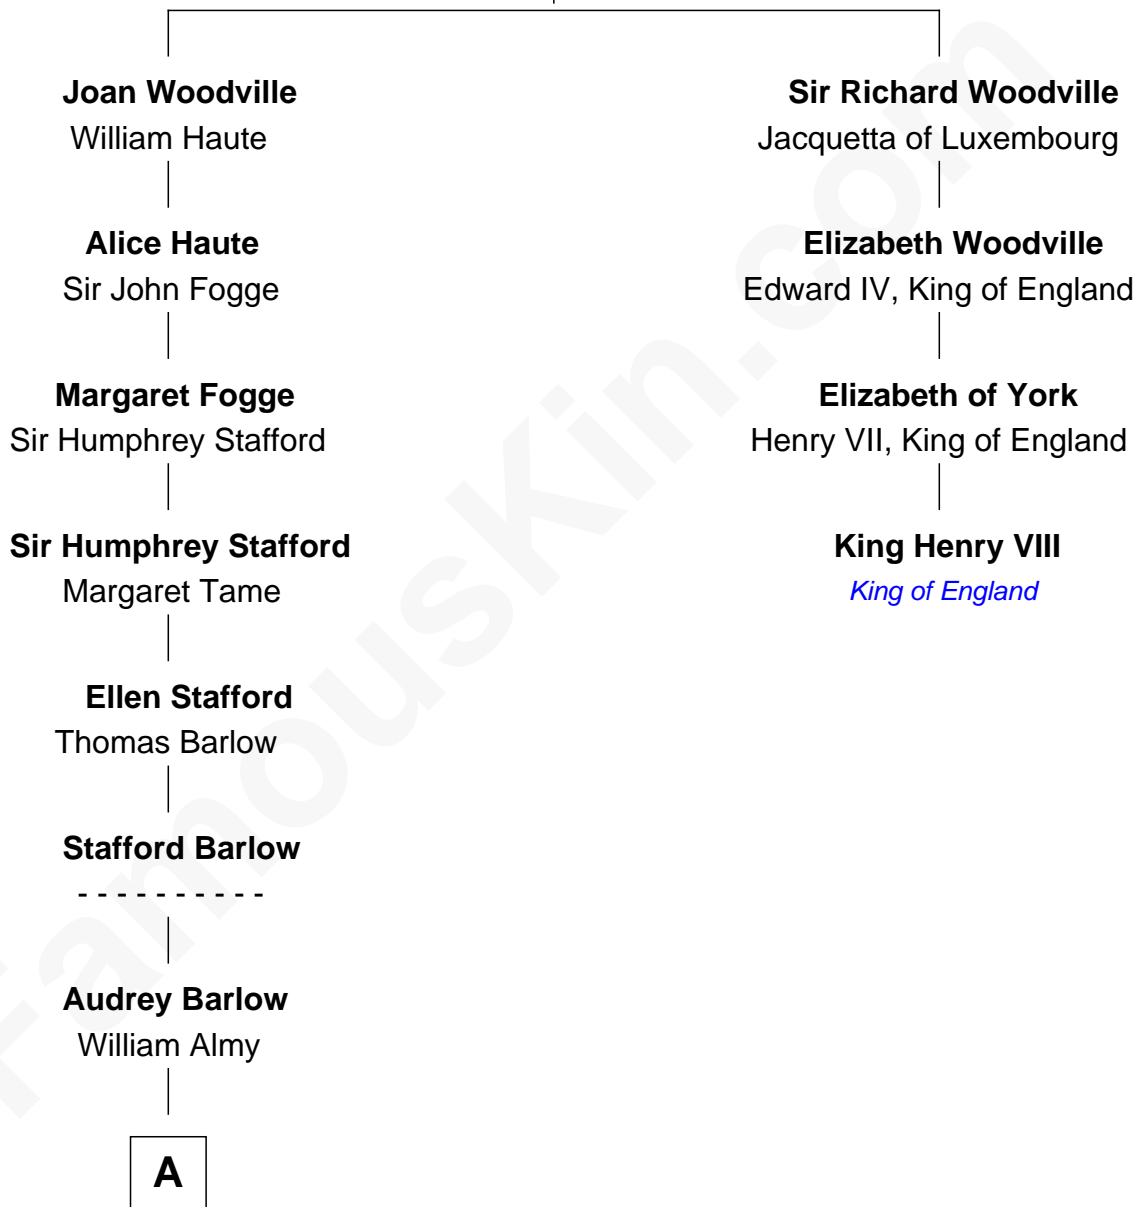

FamousKin.com Relationship Chart of

Richard Nixon

37th U.S. President

3rd cousin 13 times removed of

King Henry VIII

King of England

Richard Woodville

Joan Bedlisgate

A

Christopher Almy

Elizabeth Cornell

Elizabeth Almy

Lewis Morris

Richard Morris

Mary Porter

Sarah Morris