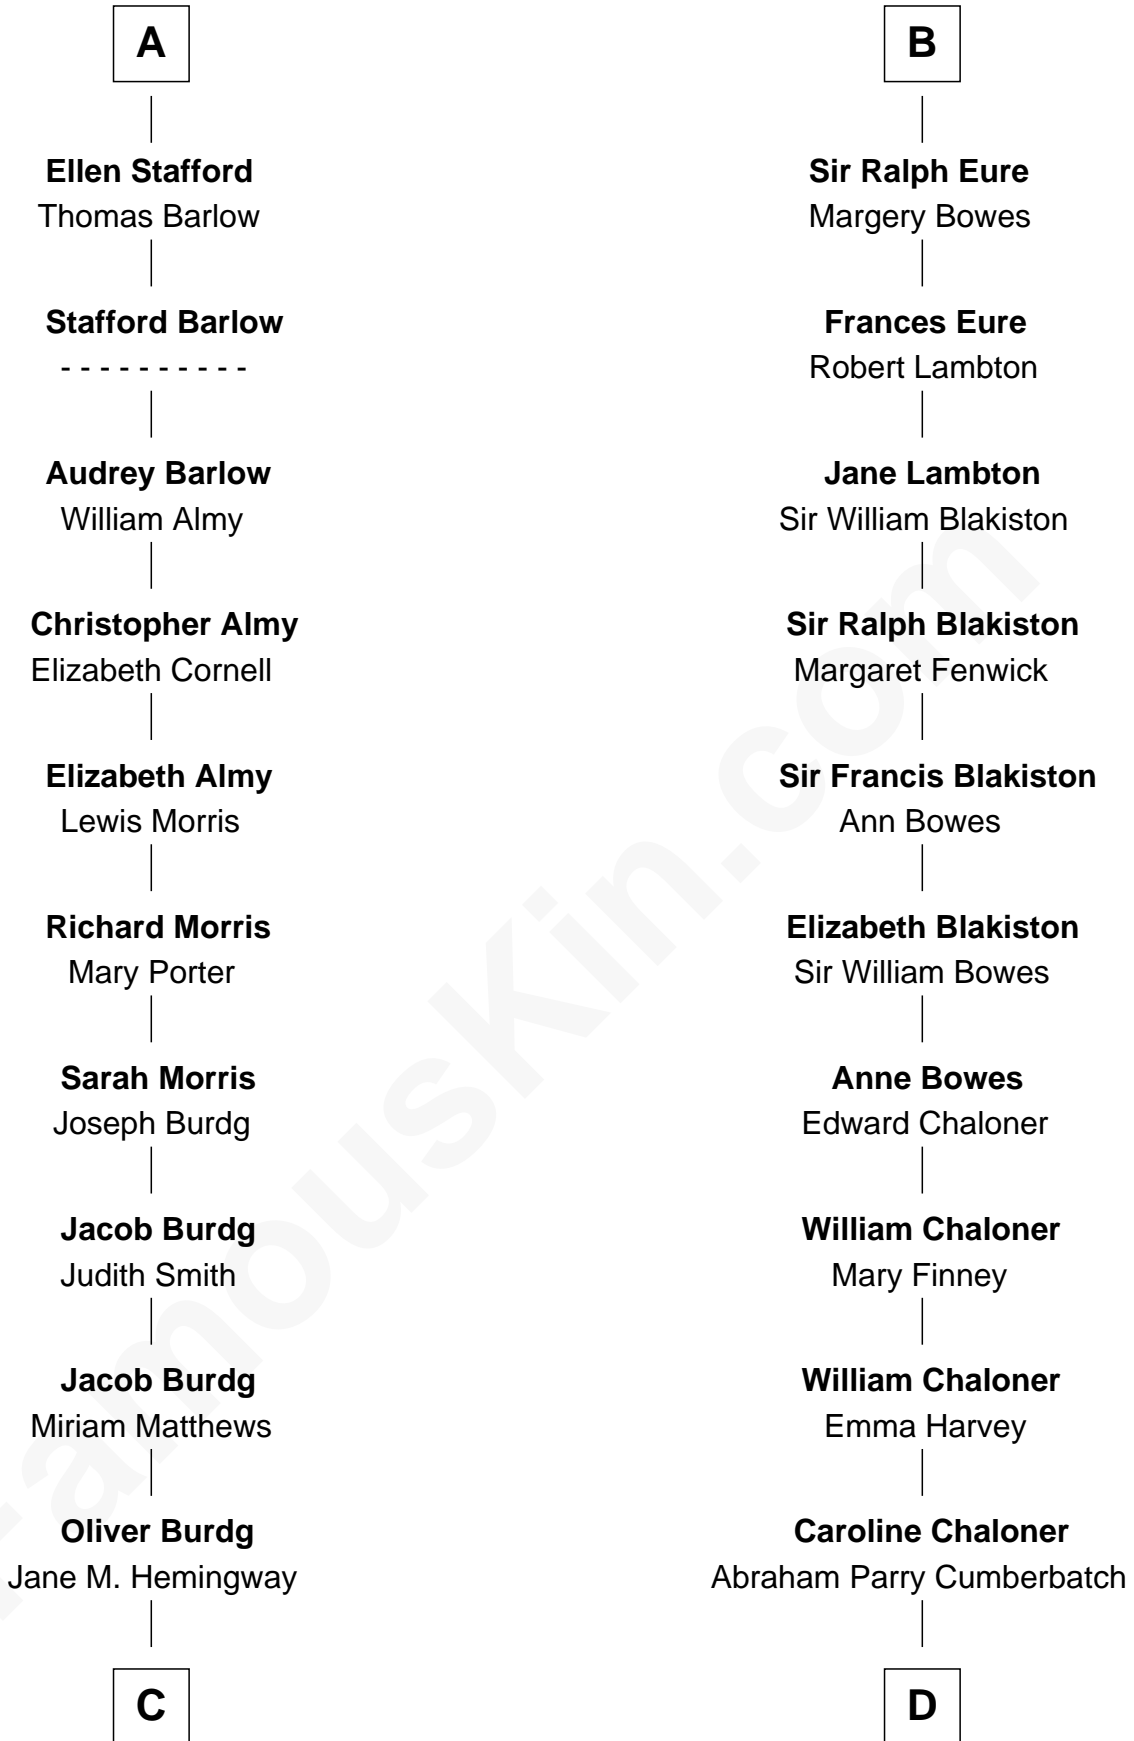

FamousKin.com Relationship Chart of

Richard Nixon

37th U.S. President

19th cousin 2 times removed of

Benedict Cumberbatch

Movie, Television and Stage Actor

C

Almira Park Burdg
Franklin Milhous

Hannah Milhous
Francis Anthony Nixon

Richard Nixon
37th U.S. President

D

Robert William Cumberbatch
Louisa Grace Hanson

Henry Alfred Cumberbatch
Hélène Gertrude Rees

Henry Carlton Cumberbatch
Pauline Ellen Laing Congdon