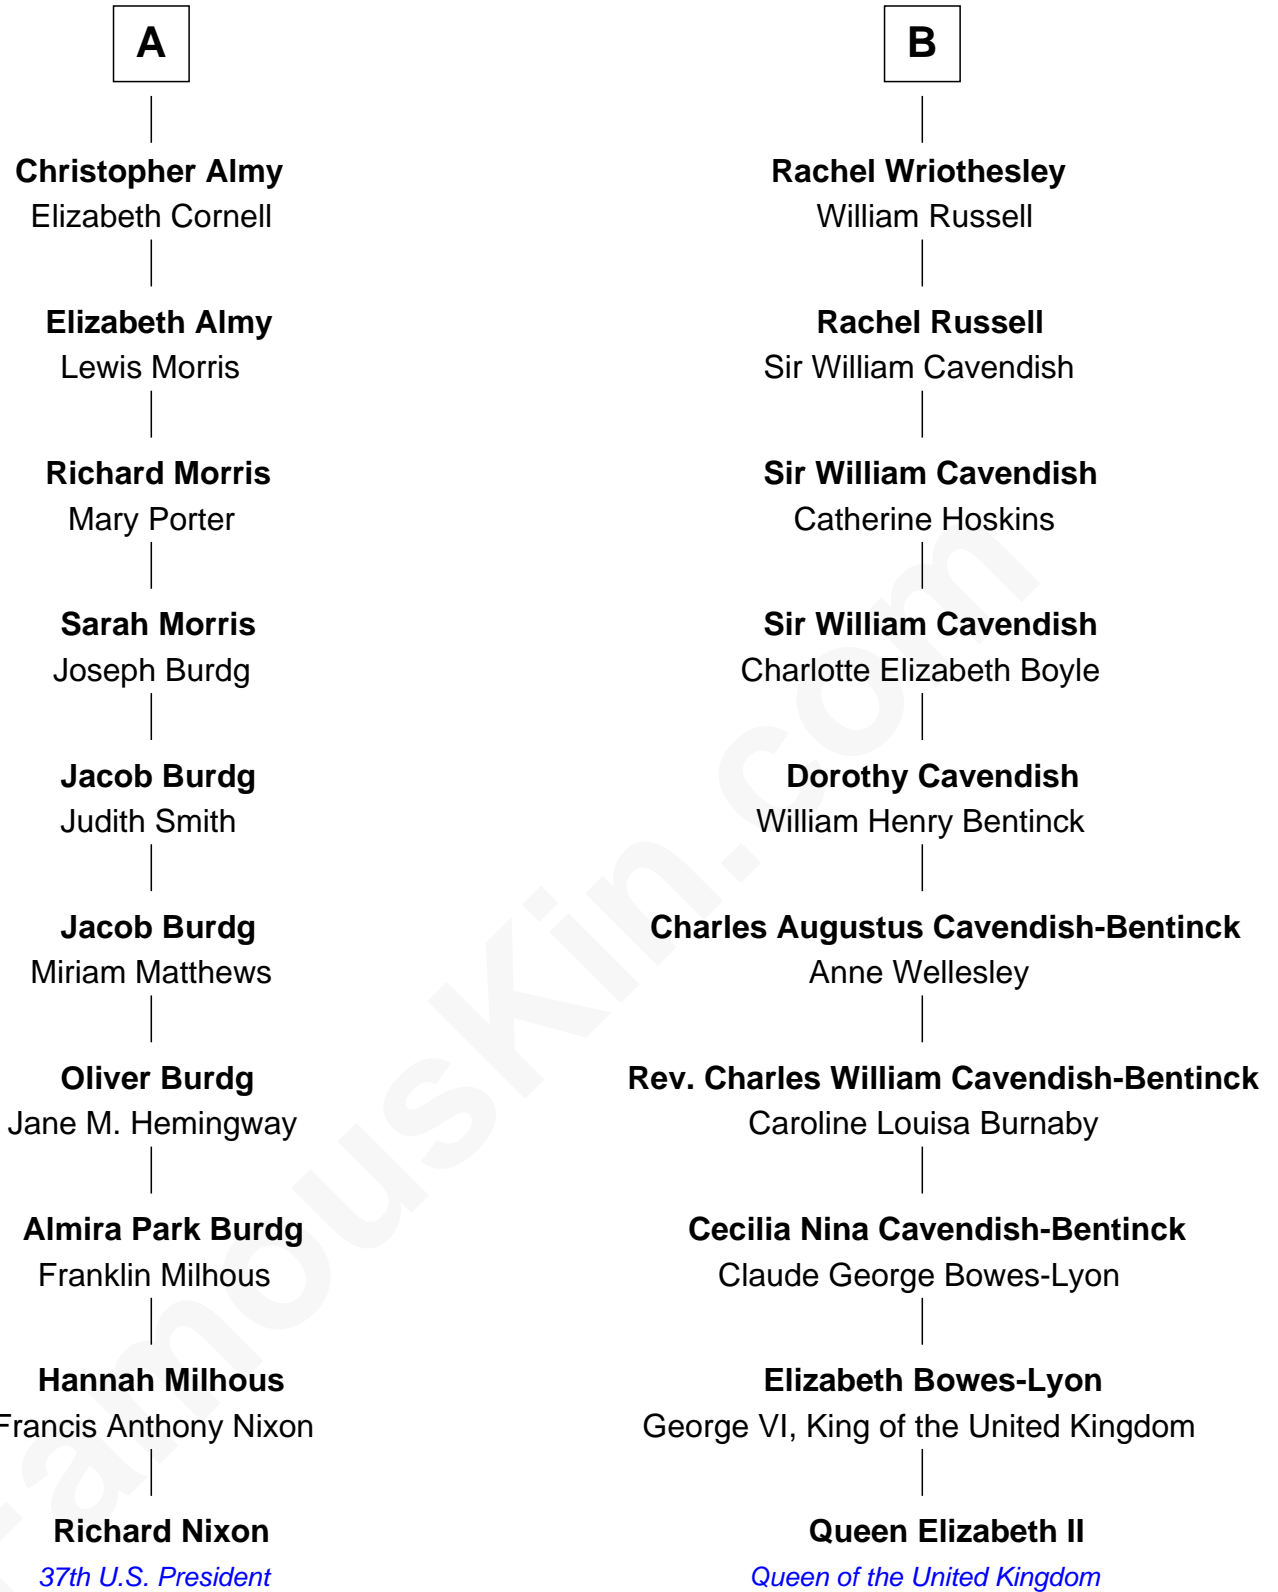

FamousKin.com Relationship Chart of

Richard Nixon

37th U.S. President

16th cousin of

Queen Elizabeth II

Queen of the United Kingdom

Richard Woodville

Joan Bedlisgate

Elizabeth II photo by [Eric Draper](#)