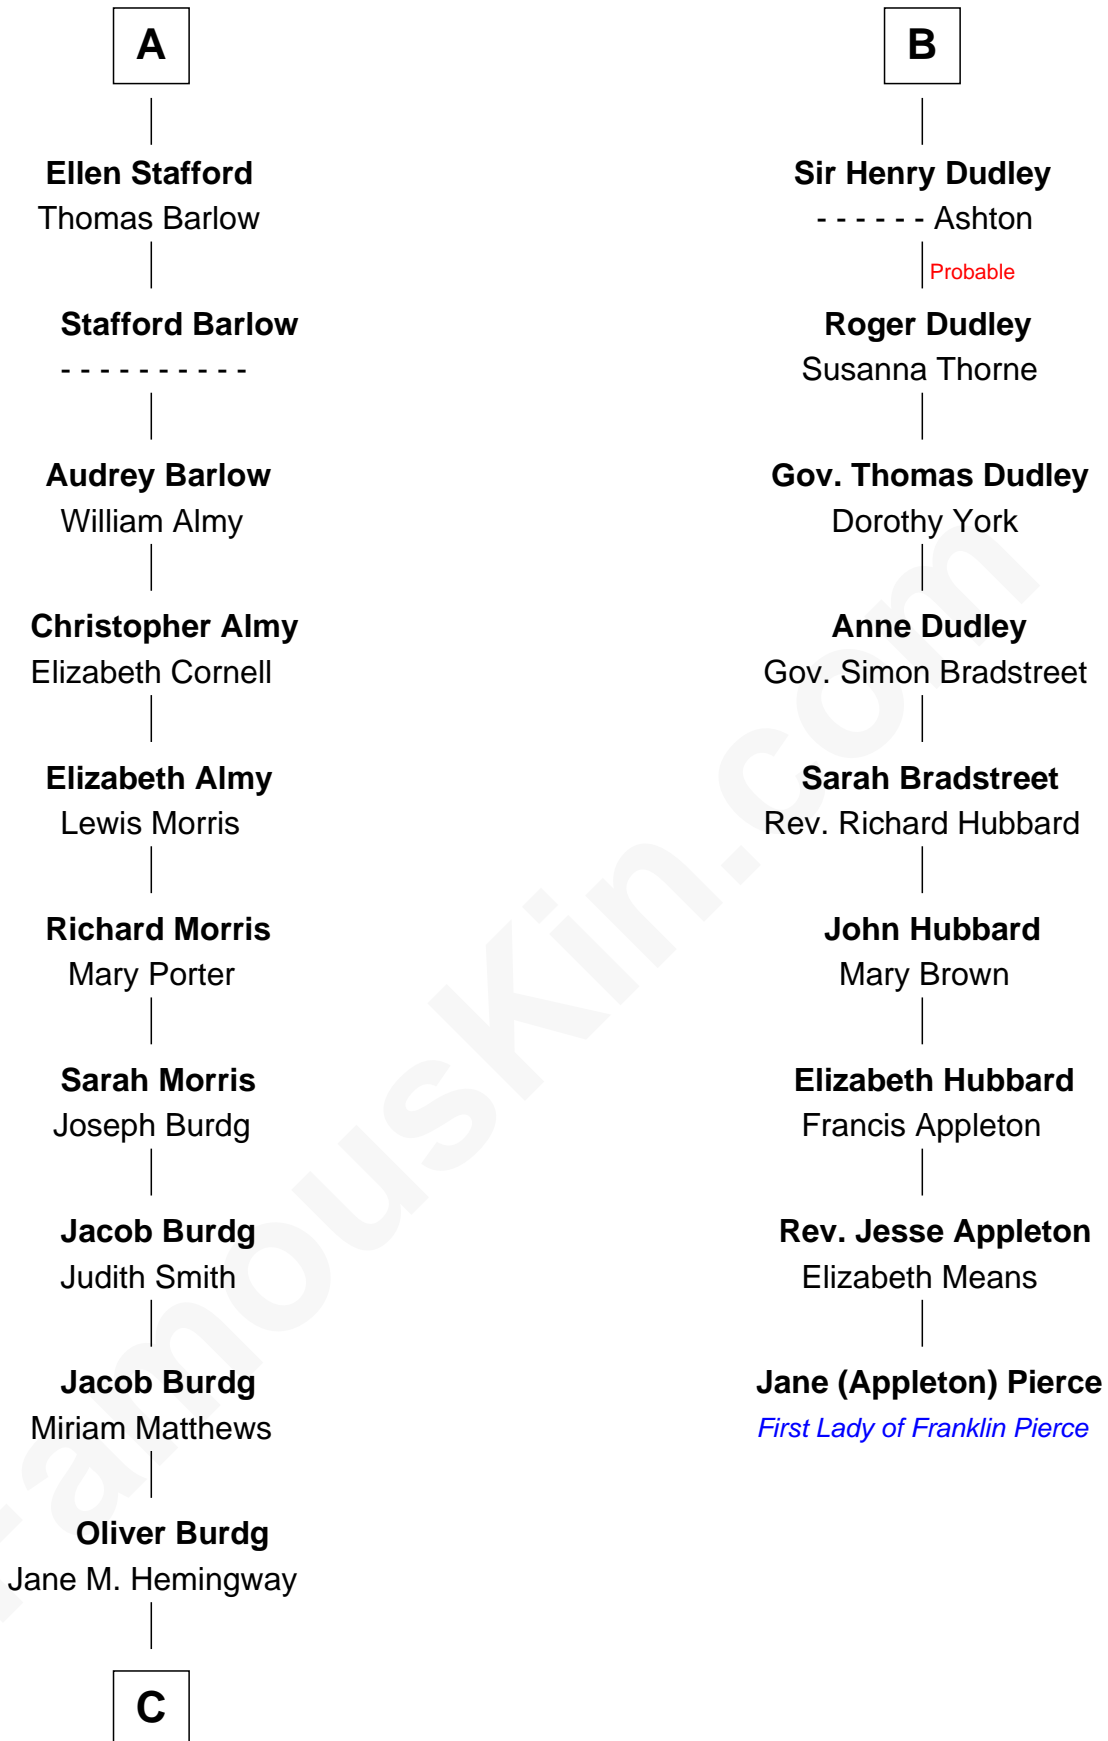

FamousKin.com Relationship Chart of

Richard Nixon

37th U.S. President

15th cousin 4 times removed of

Jane (Appleton) Pierce

First Lady of President Franklin Pierce

C

—
Almira Park Burdg
Franklin Milhous

—
Hannah Milhous
Francis Anthony Nixon

—
Richard Nixon
37th U.S. President

FamousKin.com