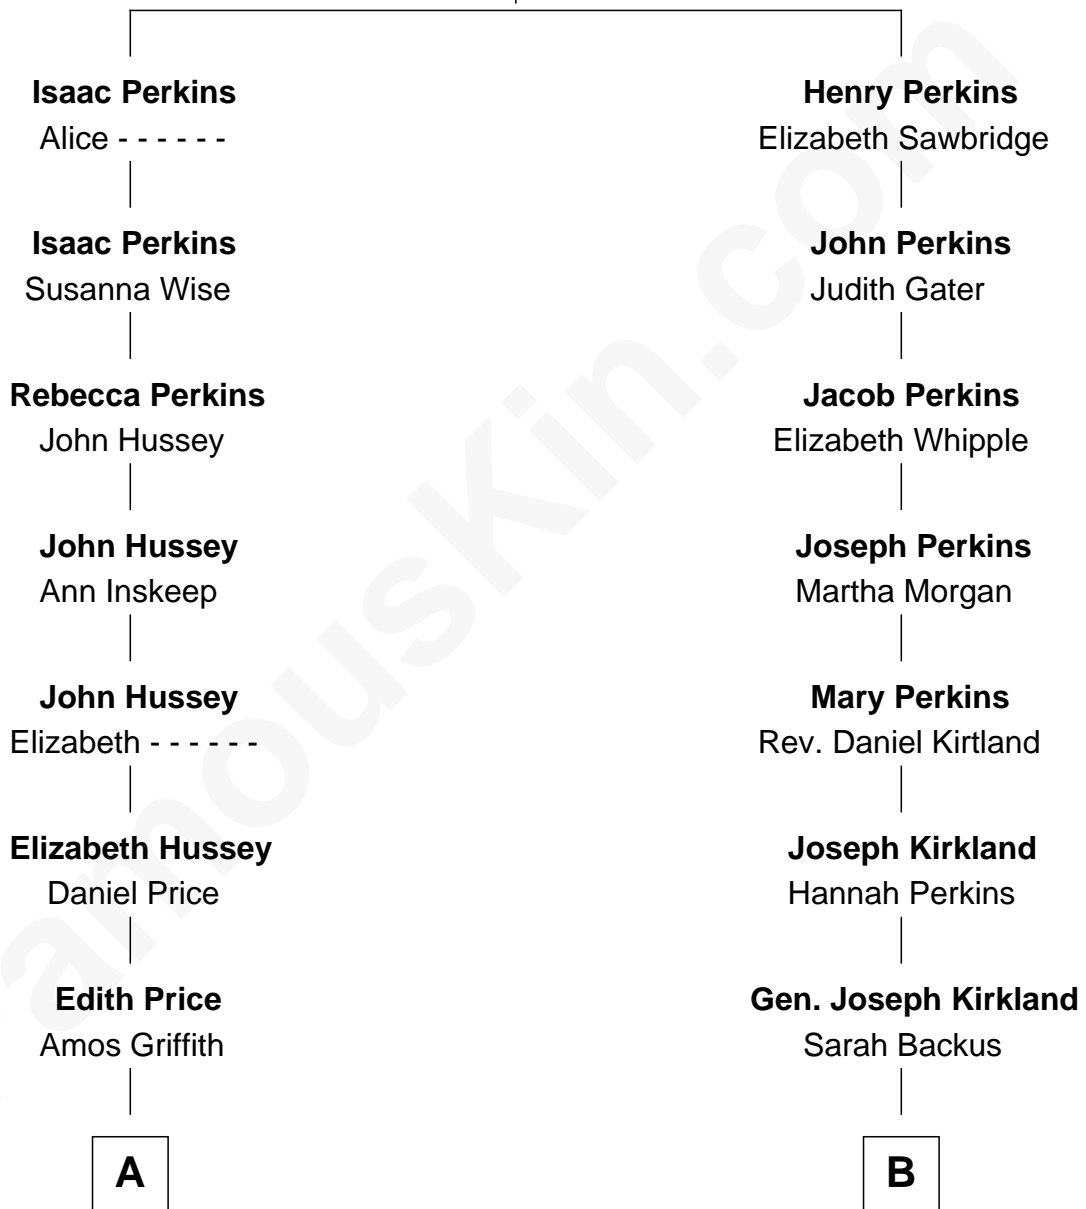

FamousKin.com Relationship Chart of

Richard Nixon

37th U.S. President

10th cousin of

Henry Sturgis Morgan

Co-Founder of Morgan Stanley

Thomas Perkins

Alice - - - - -

A

Elizabeth Price Griffith
Joshua Vickers Milhous

Franklin Milhous
Almira Park Burdg

Hannah Milhous
Francis Anthony Nixon

Richard Nixon
37th U.S. President

B

Louisa Kirkland
Charles F. Tracy

Frances Louisa Tracy
John Pierpont Morgan

John Pierpont Morgan
Jane Norton Grew

Henry Sturgis Morgan
Co-Founder of Morgan Stanley