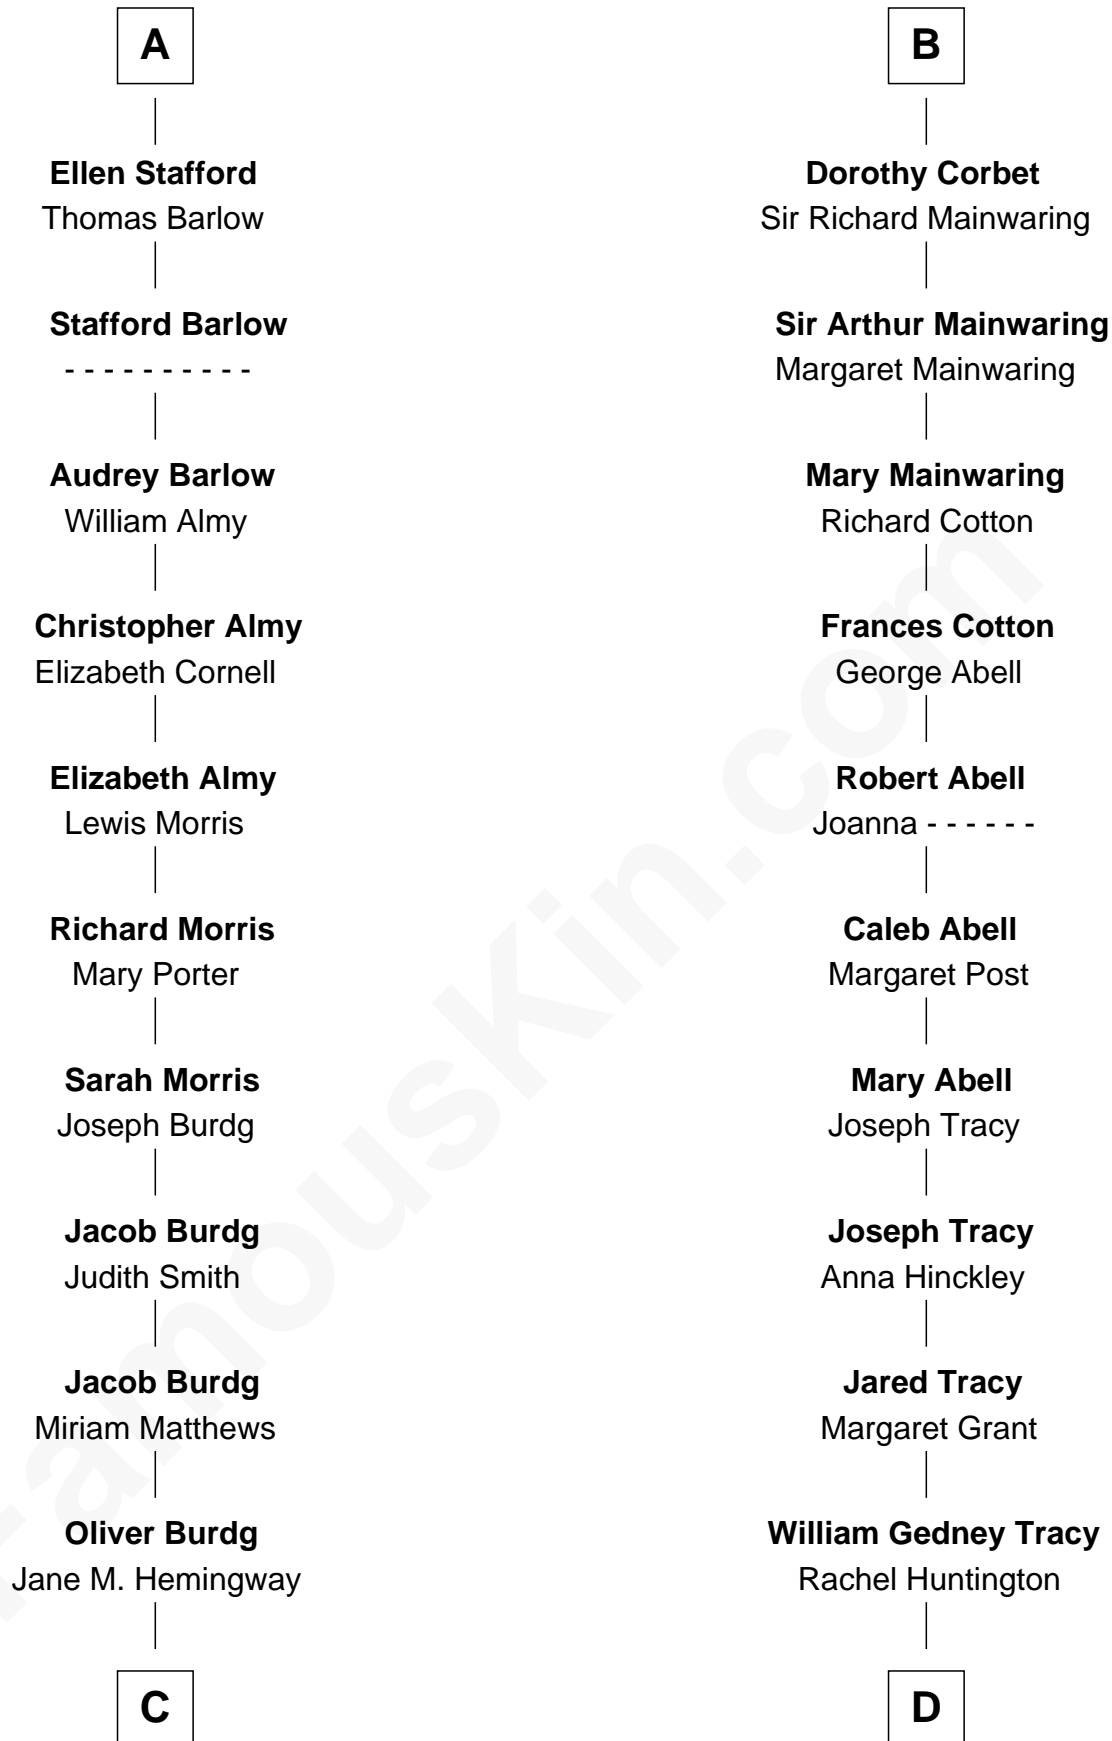

FamousKin.com Relationship Chart of

Richard Nixon

37th U.S. President

19th cousin 1 time removed of

Henry Sturgis Morgan

Co-Founder of Morgan Stanley

Ralph de Stafford

*with wife
Katherine de Hastang*

Anne Ferrers

Sir Walter Devereux

Elizabeth Devereux

Sir Richard Corbet

Sir Robert Corbet

Elizabeth Vernon

B

C

Almira Park Burdg
Franklin Milhous

Hannah Milhous
Francis Anthony Nixon

Richard Nixon
37th U.S. President

D

Charles F. Tracy
Louisa Kirkland

Frances Louisa Tracy
John Pierpont Morgan

John Pierpont Morgan
Jane Norton Grew