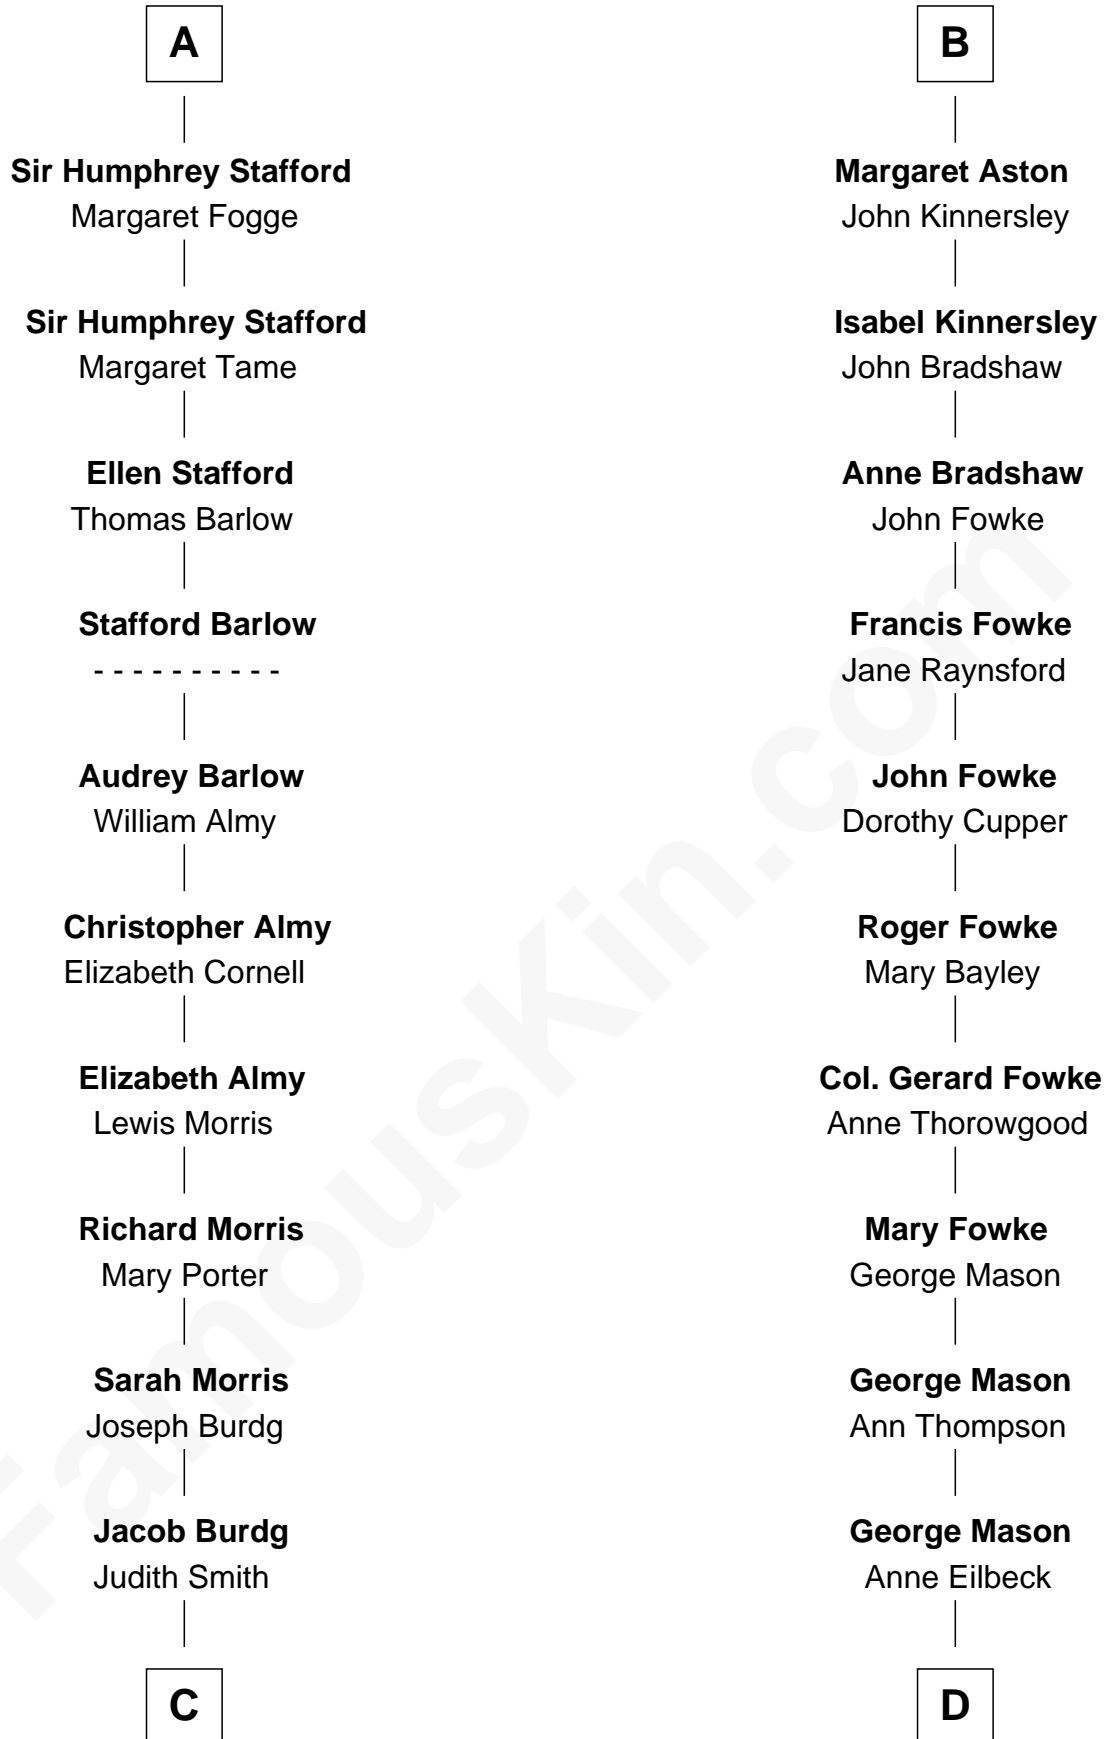

# FamousKin.com Relationship Chart of

**Richard Nixon**

*37th U.S. President*

19th cousin 2 times removed of

**Fitzhugh Lee**

*40th Governor of Virginia*

**John de Botetourte**

Maud FitzThomas

**Sir Humphrey Stafford**  
Eleanor Aylesbury

**Humphrey Stafford**  
Katherine Fray

**A**

**Thomas de Botetourte**  
Joan de Somery

**John de Botetourte**  
Joyce la Zouche de Mortimer

**Joyce de Botetourte**  
Sir Baldwin Freville

**Sir Baldwin Freville**  
Maude le Scrope

**Joyce Freville**  
Sir Roger Aston

**Sir Robert Aston**  
Isabel Brereton

**John Aston**  
Elizabeth Delves

**B**

**C**

**Jacob Burdg**  
Miriam Matthews

**Oliver Burdg**  
Jane M. Hemingway

**Almira Park Burdg**  
Franklin Milhous

**Hannah Milhous**  
Francis Anthony Nixon

**Richard Nixon**  
*37th U.S. President*

**D**

**Gen. John Mason**  
Anne Maria Murray

**Anna Maria Mason**  
Sydney Smith Lee