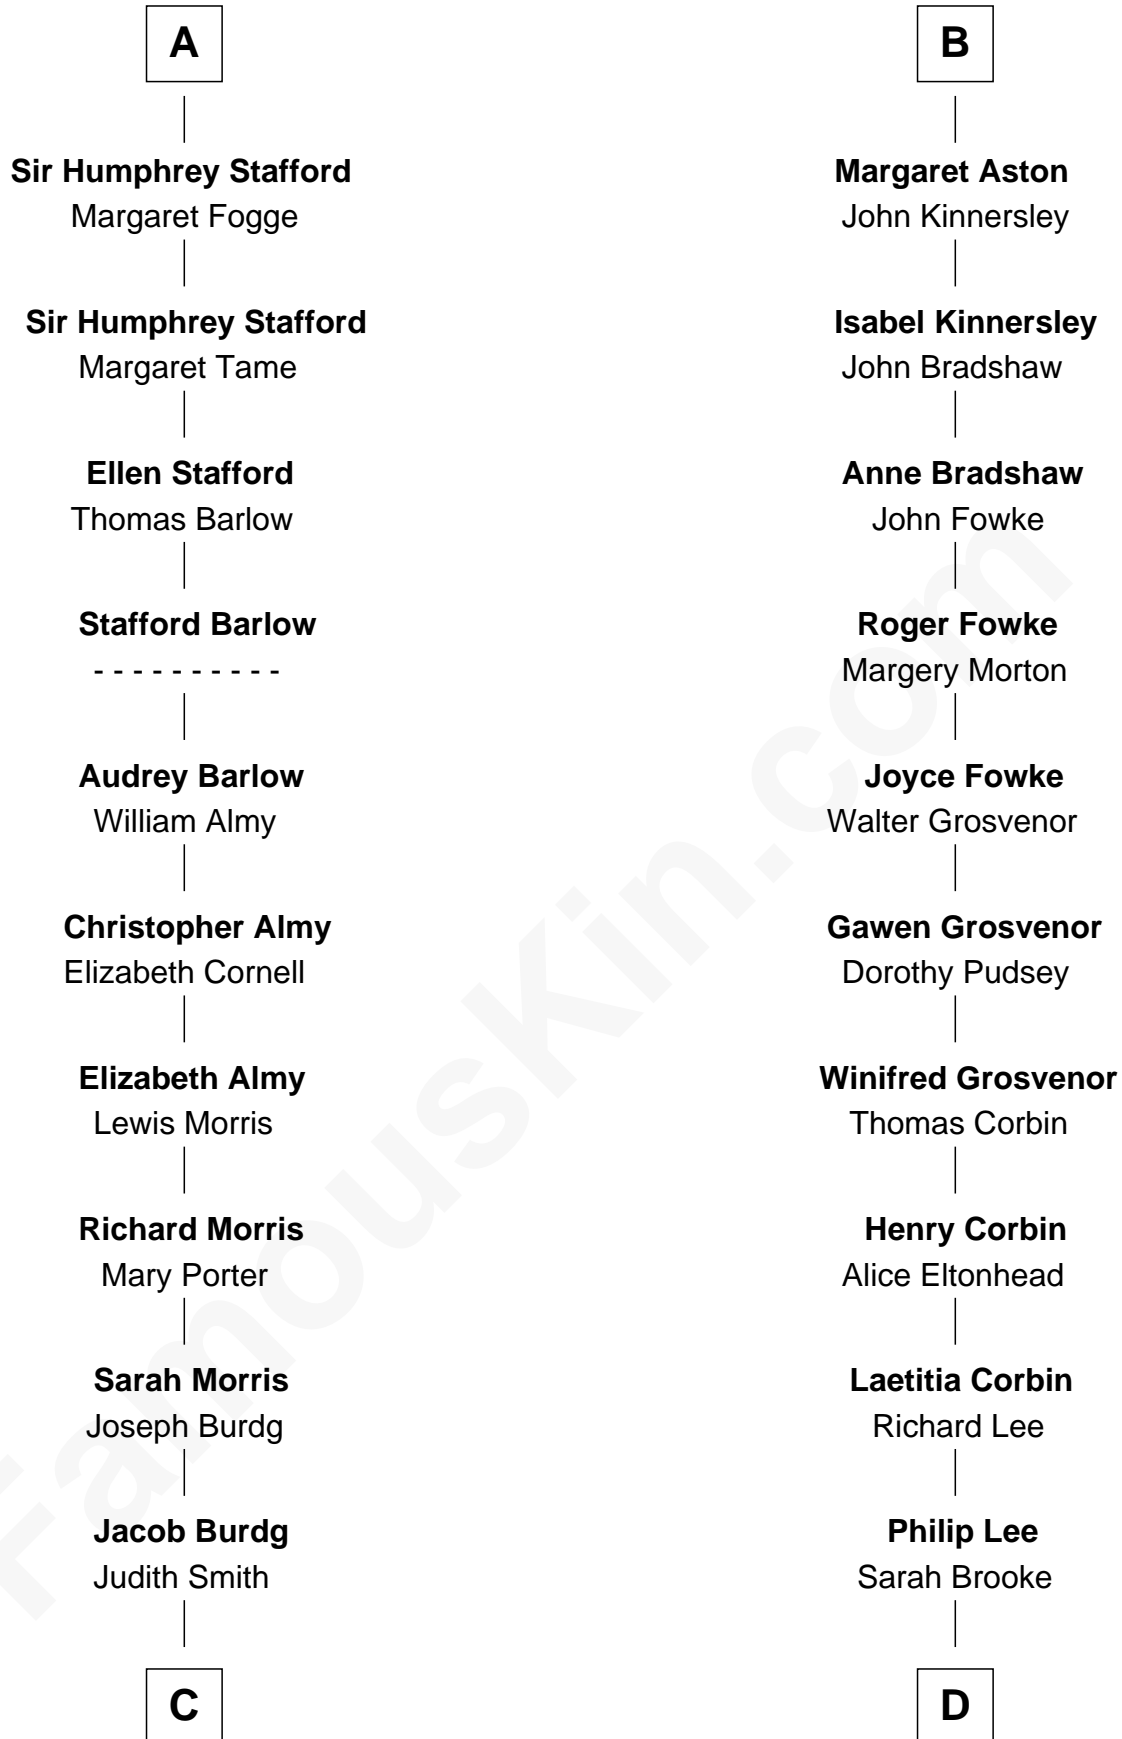

# FamousKin.com Relationship Chart of

**Richard Nixon**

*37th U.S. President*

18th cousin 3 times removed of

**Thomas Sim Lee**

*2nd and 7th Governor of Maryland*

**John de Botetourte**

Maud FitzThomas

**Sir Humphrey Stafford**  
Eleanor Aylesbury

**Humphrey Stafford**  
Katherine Fray

**A**

**Thomas de Botetourte**  
Joan de Somery

**John de Botetourte**  
Joyce la Zouche de Mortimer

**Joyce de Botetourte**  
Sir Baldwin Freville

**Sir Baldwin Freville**  
Maude le Scrope

**Joyce Freville**  
Sir Roger Aston

**Sir Robert Aston**  
Isabel Brereton

**John Aston**  
Elizabeth Delves

**B**

**C**

**Jacob Burdg**  
Miriam Matthews

**Oliver Burdg**  
Jane M. Hemingway

**Almira Park Burdg**  
Franklin Milhous

**Hannah Milhous**  
Francis Anthony Nixon

**Richard Nixon**  
*37th U.S. President*

**D**

**Thomas Lee**  
Christiana Sim

**Thomas Sim Lee**  
*2nd and 7th Governor of Maryland*