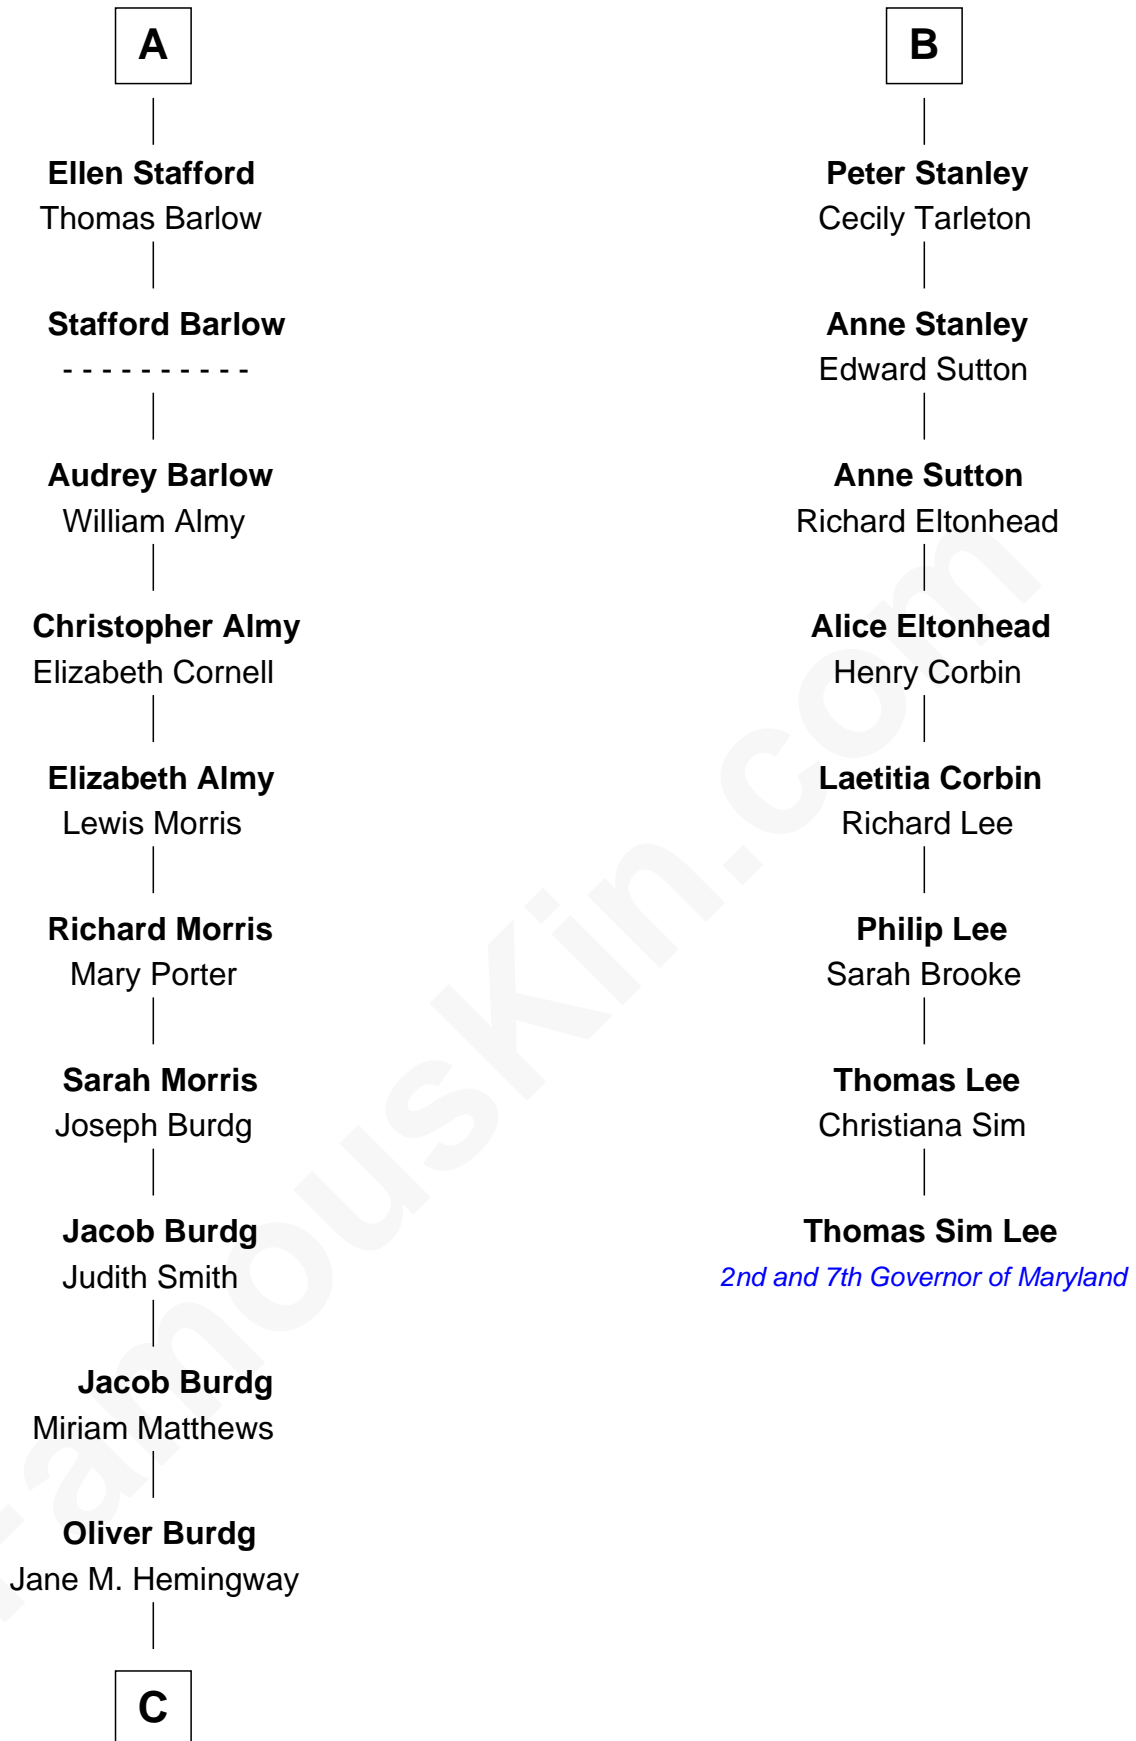

FamousKin.com Relationship Chart of

Richard Nixon

37th U.S. President

14th cousin 5 times removed of

Thomas Sim Lee

2nd and 7th Governor of Maryland

C

—
Almira Park Burdg

Franklin Milhous

—
Hannah Milhous

Francis Anthony Nixon

—
Richard Nixon

37th U.S. President

FamousKin.com