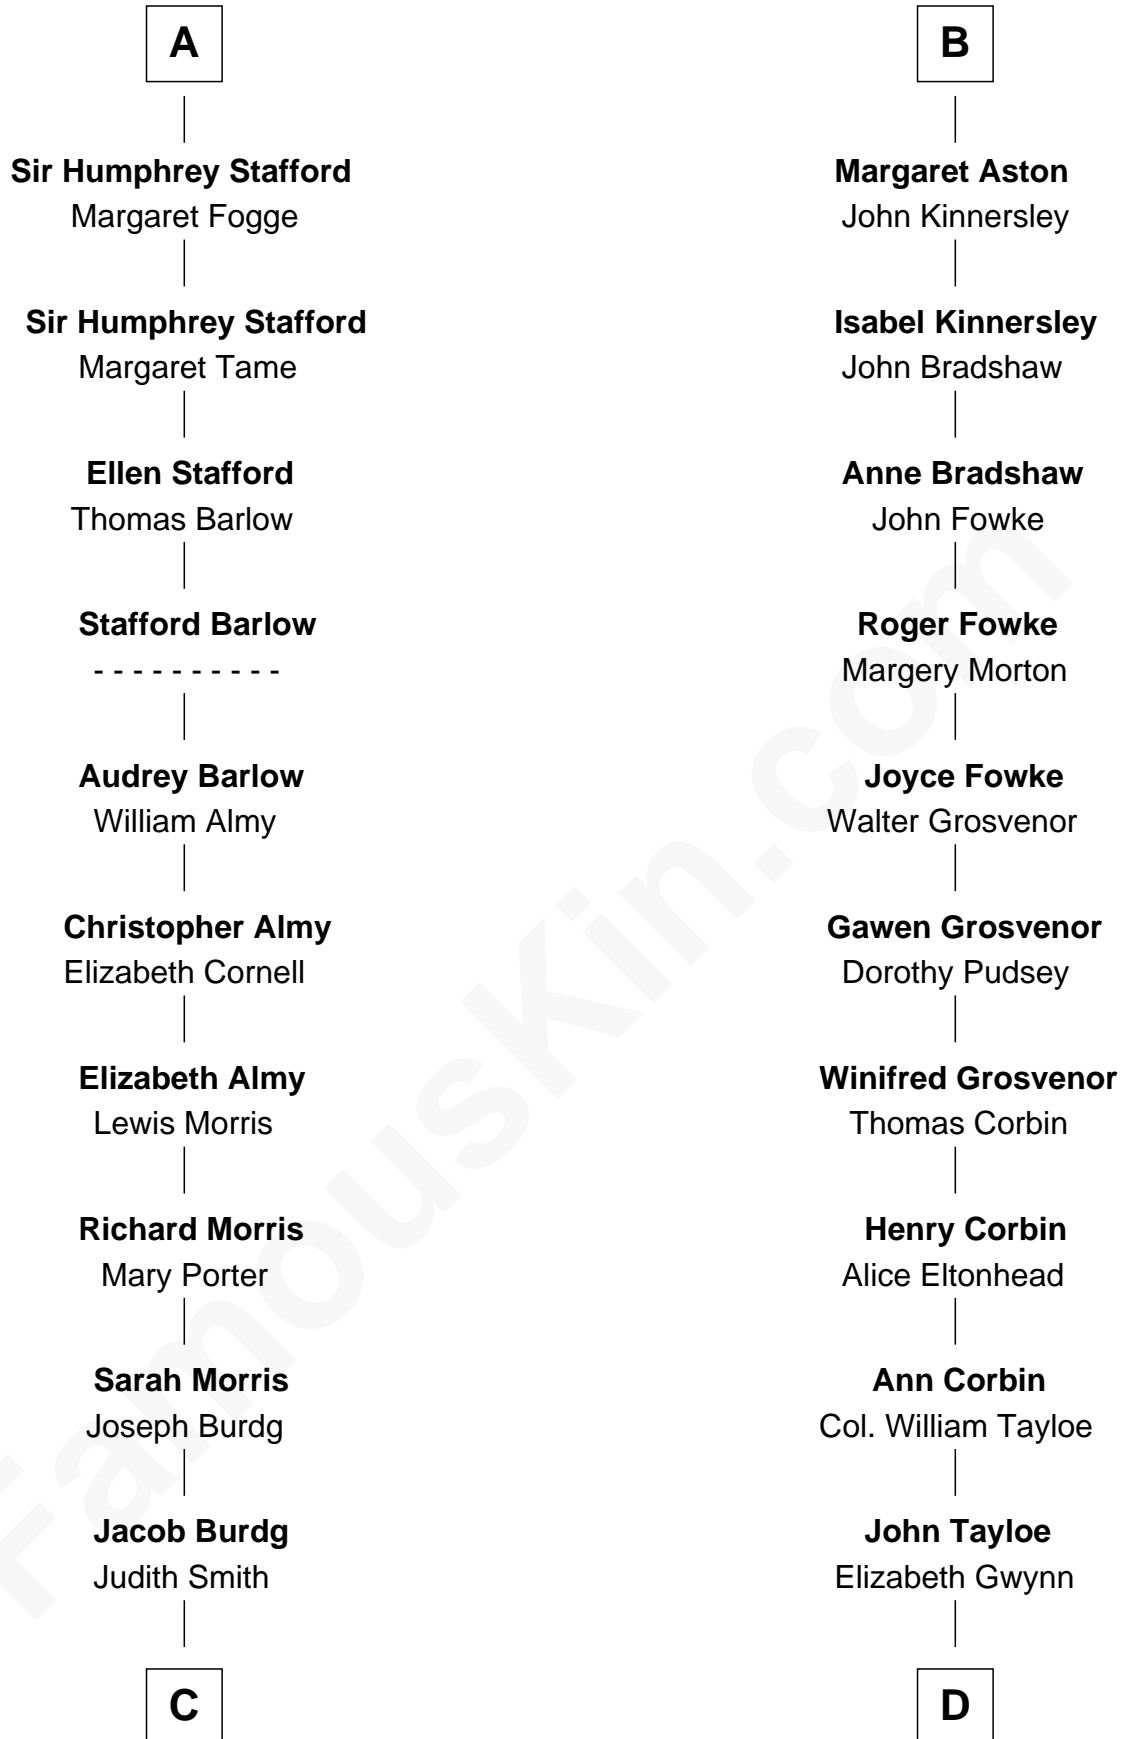

# FamousKin.com Relationship Chart of

**Richard Nixon**

*37th U.S. President*

19th cousin 2 times removed of

**Edward Lloyd V**

*13th Governor of Maryland*

**John de Botetourte**

Maud FitzThomas

**Sir Humphrey Stafford**  
Eleanor Aylesbury

**Humphrey Stafford**  
Katherine Fray

**A**

**Thomas de Botetourte**

Joan de Somery

**John de Botetourte**  
Joyce la Zouche de Mortimer

**Joyce de Botetourte**  
Sir Baldwin Freville

**Sir Baldwin Freville**  
Maude le Scrope

**Joyce Freville**  
Sir Roger Aston

**Sir Robert Aston**  
Isabel Brereton

**John Aston**  
Elizabeth Delves

**B**

**C**

**Jacob Burdg**  
Miriam Matthews

**Oliver Burdg**  
Jane M. Hemingway

**Almira Park Burdg**  
Franklin Milhous

**Hannah Milhous**  
Francis Anthony Nixon

**Richard Nixon**  
*37th U.S. President*

**D**

**John Tayloe**  
Rebecca Plater

**Elizabeth Tayloe**  
Col. Edward Lloyd