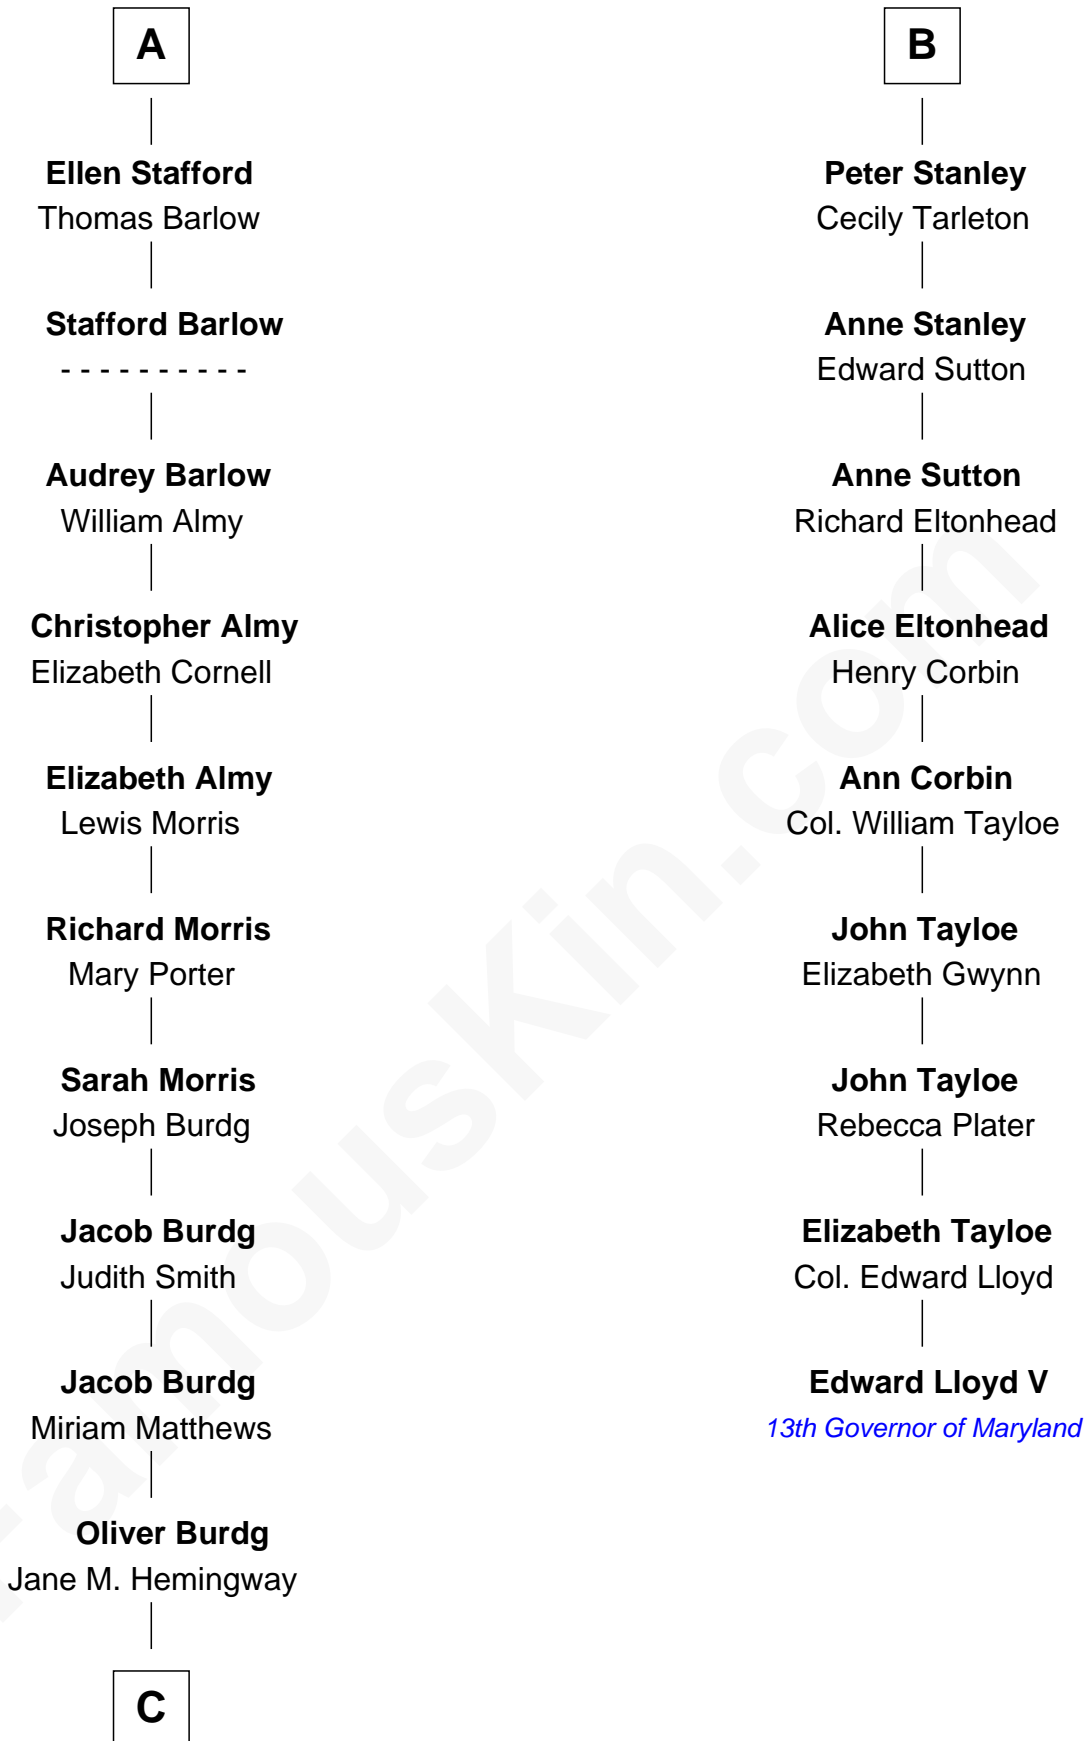

# FamousKin.com Relationship Chart of

**Richard Nixon**

*37th U.S. President*

15th cousin 4 times removed of

**Edward Lloyd V**

*13th Governor of Maryland*

**Ralph de Stafford**  
Katherine de Hastang

**C**

—  
**Almira Park Burdg**

Franklin Milhous

—  
**Hannah Milhous**

Francis Anthony Nixon

—  
**Richard Nixon**

*37th U.S. President*

FamousKin.com