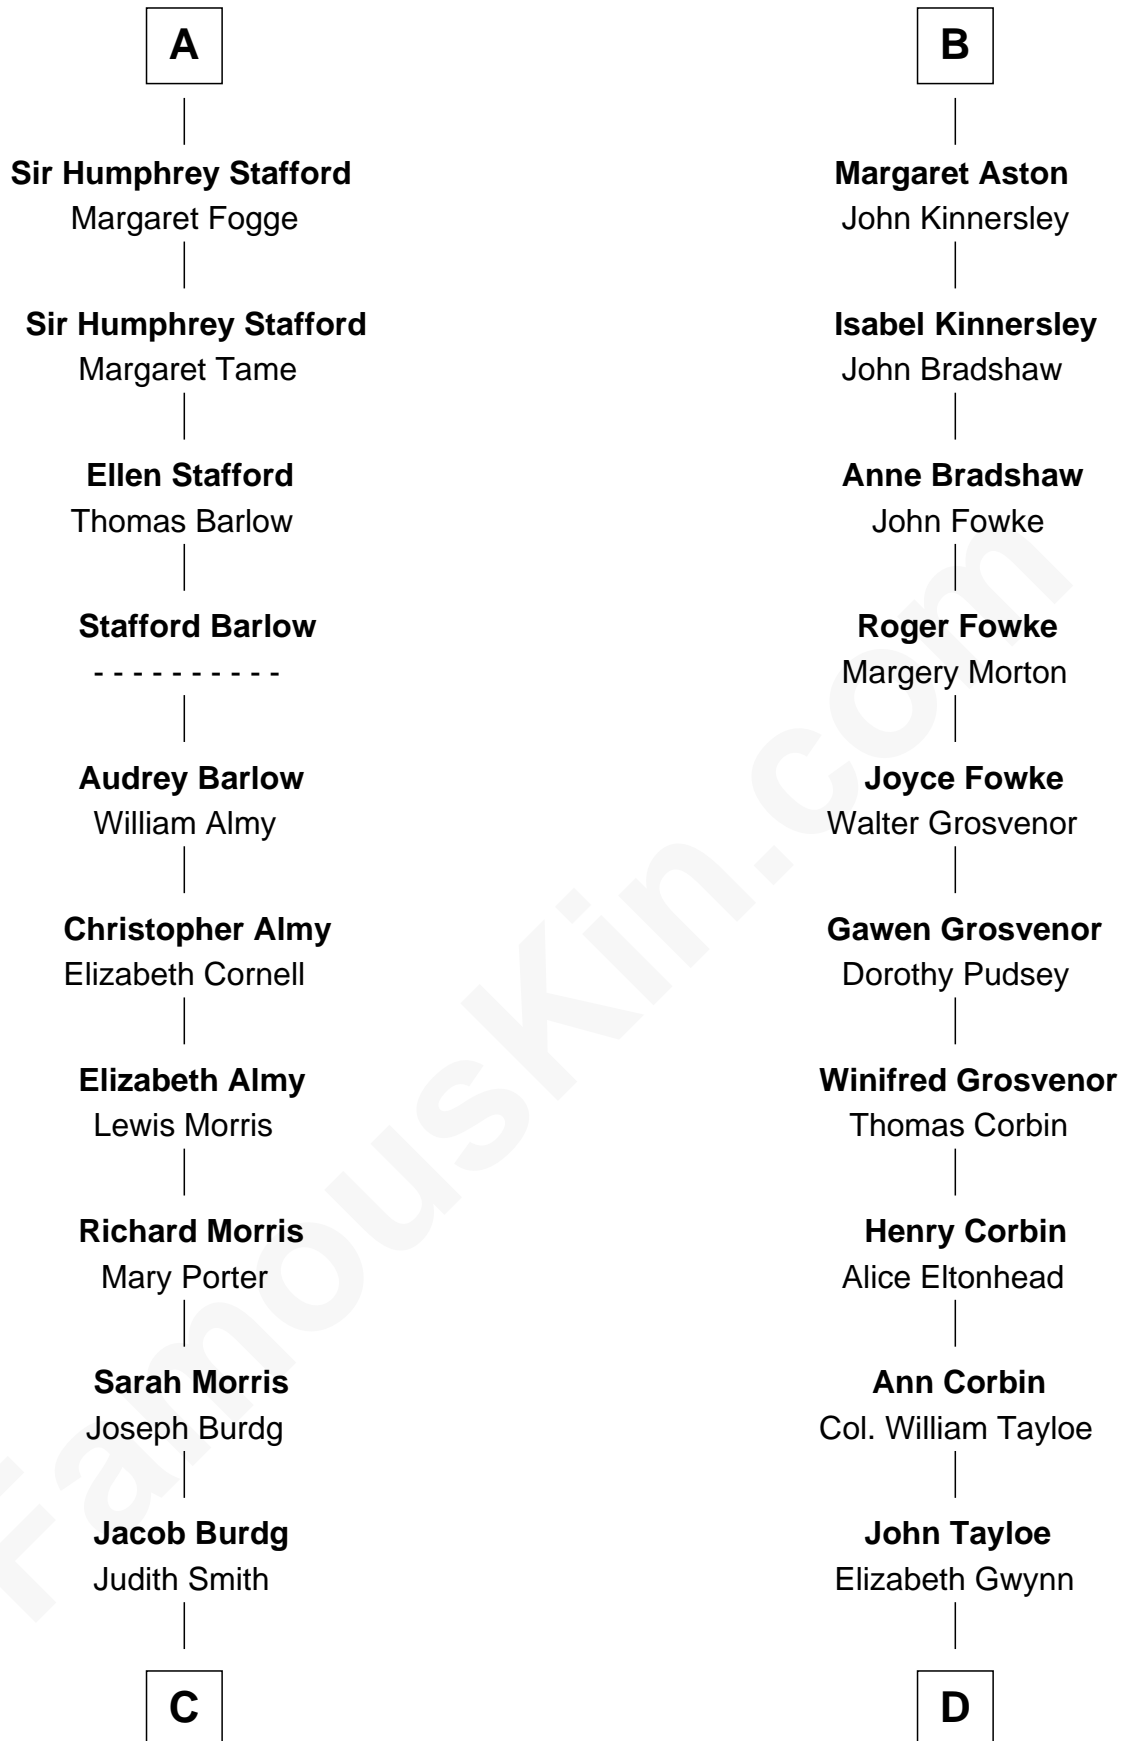

FamousKin.com Relationship Chart of

Richard Nixon

37th U.S. President

21st cousin of

Henry Lloyd

40th Governor of Maryland

John de Botetourte

Maud FitzThomas

Humphrey Stafford
Katherine Fray

A

Thomas de Botetourte

Joan de Somery

John de Botetourte
Joyce la Zouche de Mortimer

Joyce de Botetourte
Sir Baldwin Freville

Sir Baldwin Freville
Maude le Scrope

Joyce Freville
Sir Roger Aston

Sir Robert Aston
Isabel Brereton

John Aston
Elizabeth Delves

B

C

Jacob Burdg
Miriam Matthews

Oliver Burdg
Jane M. Hemingway

Almira Park Burdg
Franklin Milhous

Hannah Milhous
Francis Anthony Nixon