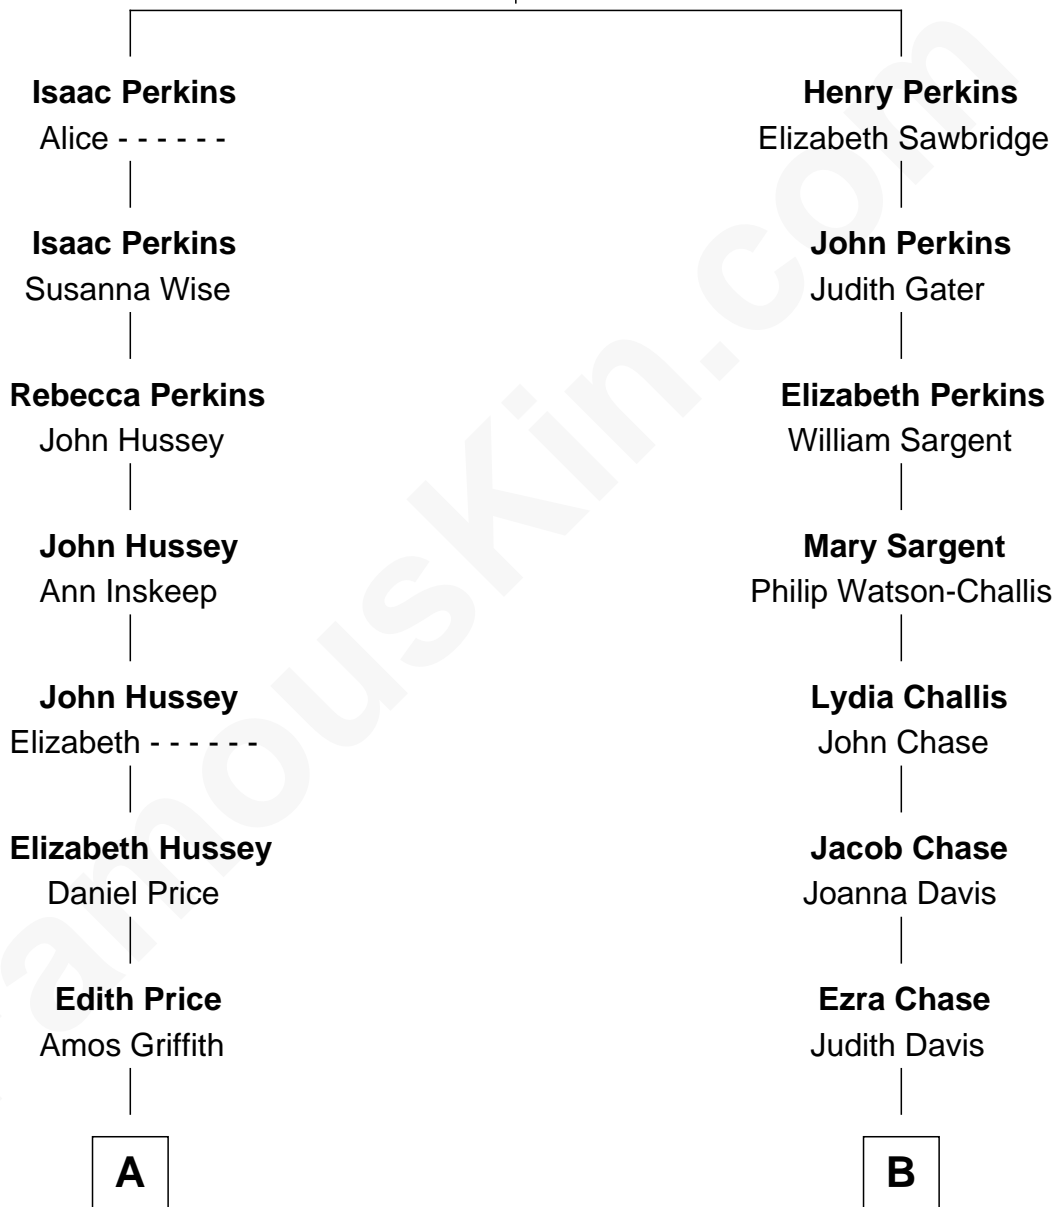

FamousKin.com Relationship Chart of

Richard Nixon

37th U.S. President

10th cousin 3 times removed of

Gerald Ford

38th U.S. President

Thomas Perkins

Alice - - - - -

A

Elizabeth Price Griffith
Joshua Vickers Milhous

Franklin Milhous
Almira Park Burdg

Hannah Milhous
Francis Anthony Nixon

Richard Nixon
37th U.S. President

B

William Chase
Abigail Gove

Mary Chase
Samuel Ayer

John Varnum Ayer
Elida Vanderburgh Manney

George Manney Ayer
Amy Gridley Butler

Adele Augusta Ayer
Levi Addison Gardner

Dorothy Ayer Gardner
Leslie Lynch King

Gerald Ford
38th U.S. President