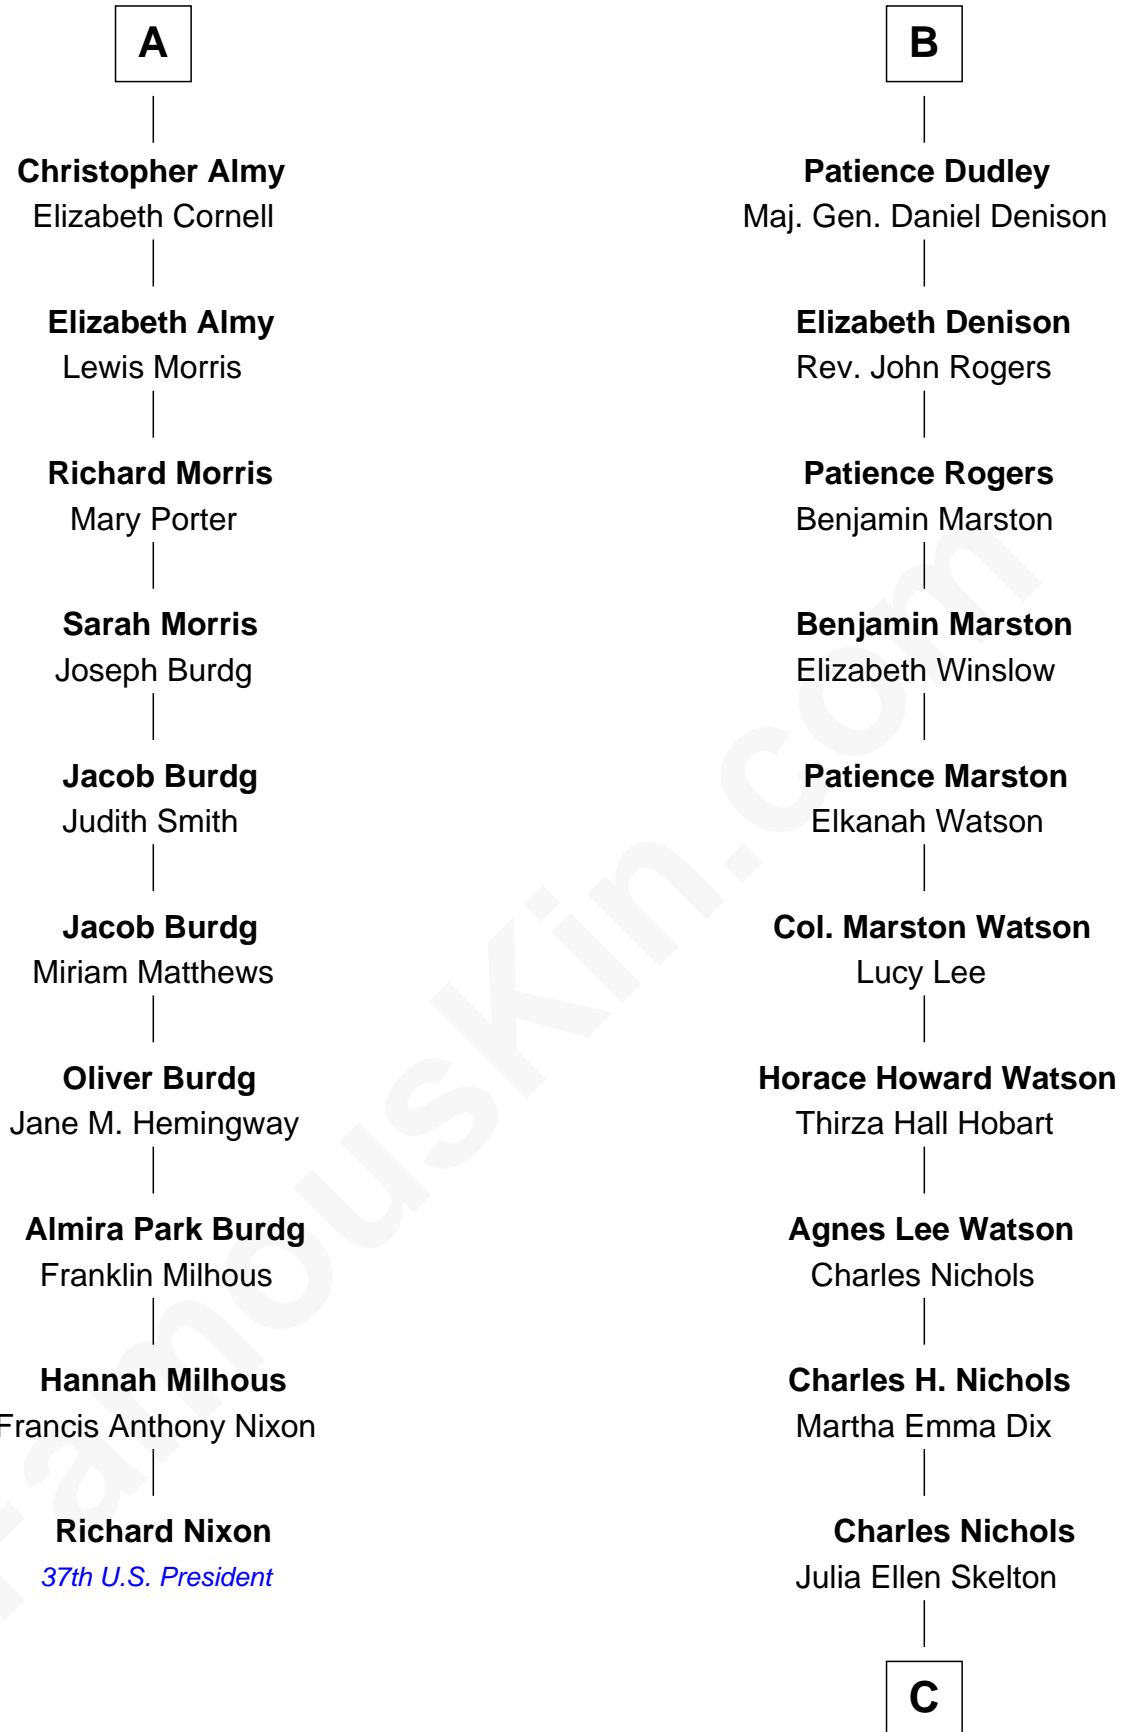

FamousKin.com Relationship Chart of

Richard Nixon

37th U.S. President

16th cousin 3 times removed of

John Cena

Movie Actor and WWE Pro Wrestler

C

Natalie Nichols
Ulysses John Lupien