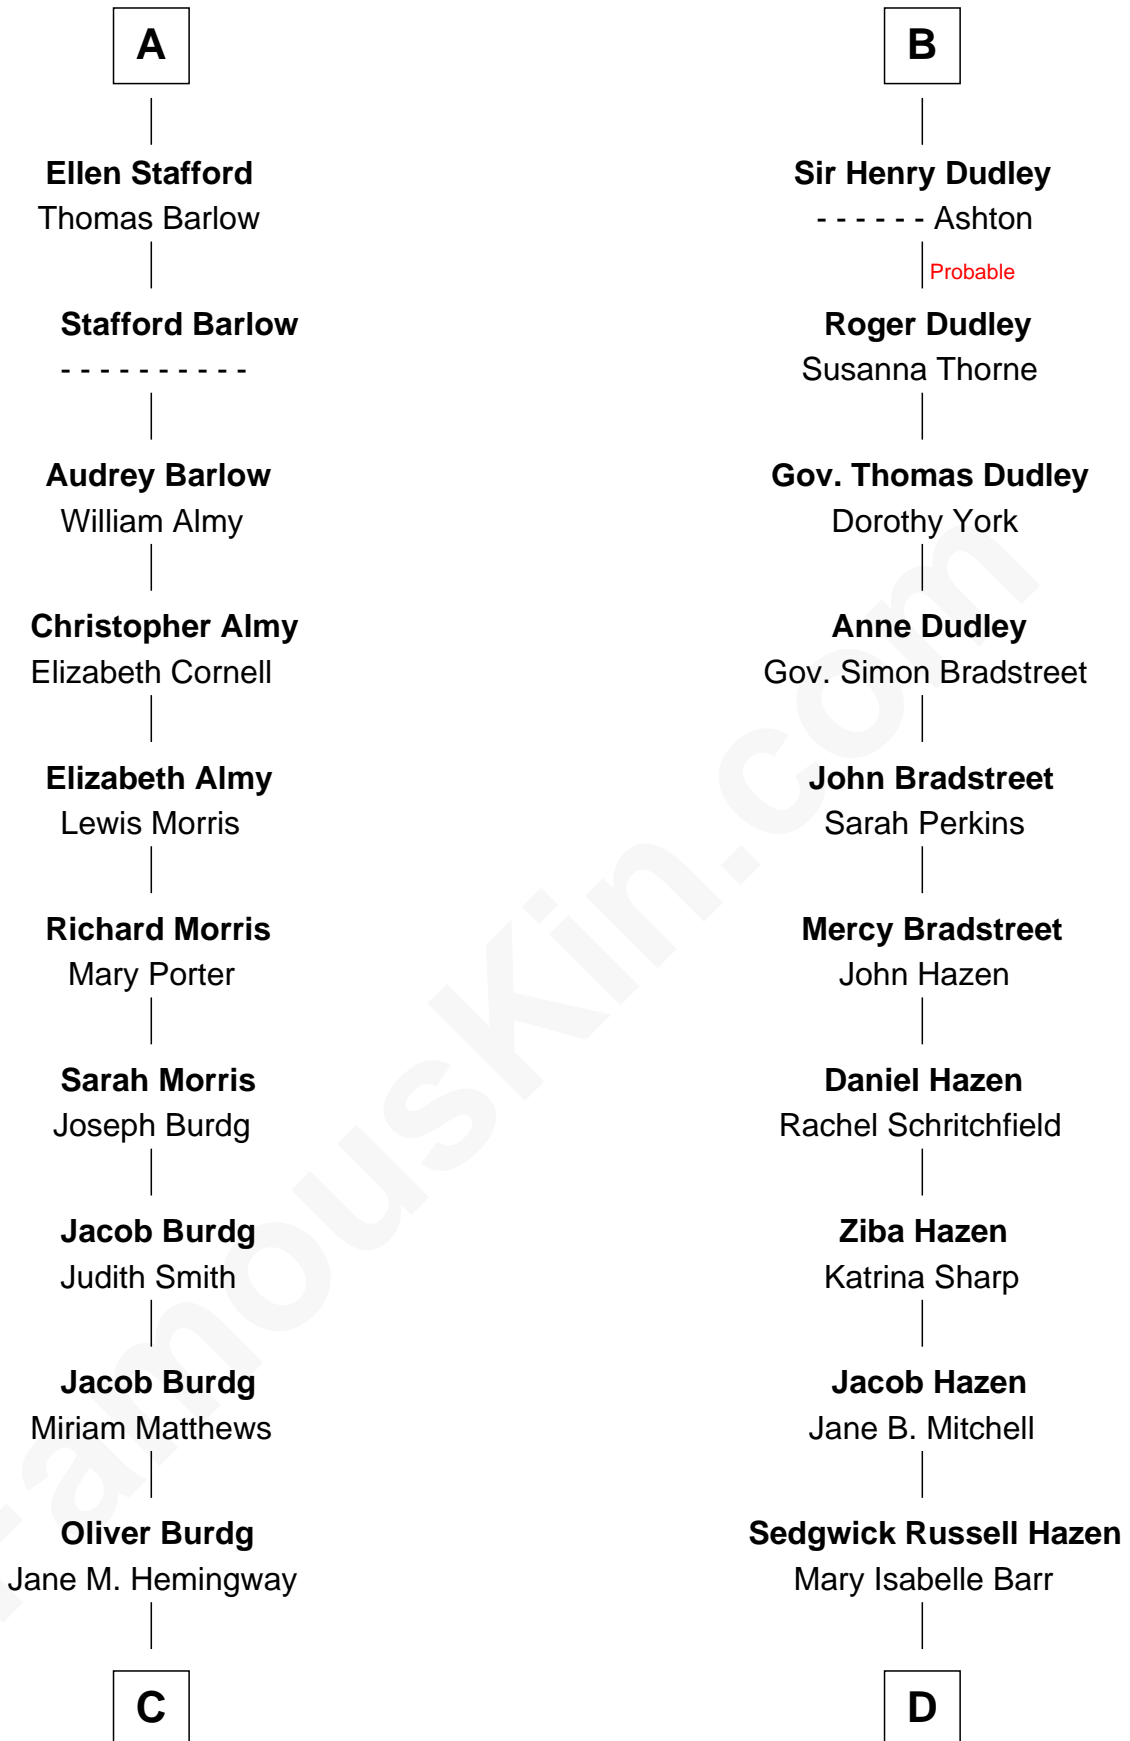

FamousKin.com Relationship Chart of

Richard Nixon

37th U.S. President

19th cousin 1 time removed of

J. K. Simmons

TV and Movie Actor

Ralph de Stafford

*with wife
Katherine de Hastang*

Beatrice de Stafford

Thomas de Ros

Margaret de Ros

Sir Reynold Grey

Margaret Grey

Sir William Bonville

William Bonville

Elizabeth Harington

William Bonville

Katherine Neville

Cecily Bonville

Thomas Grey

Cecily Grey

Sir John Sutton

B

C

Almira Park Burdg
Franklin Milhous

Hannah Milhous
Francis Anthony Nixon

Richard Nixon
37th U.S. President

D

Lewis Jacob Hazen
Emma Broaddus Lewis

Ruth Hazen
Col. Ralph Archibald Kimble

Patricia Kimble
Dr. Donald William Simmons