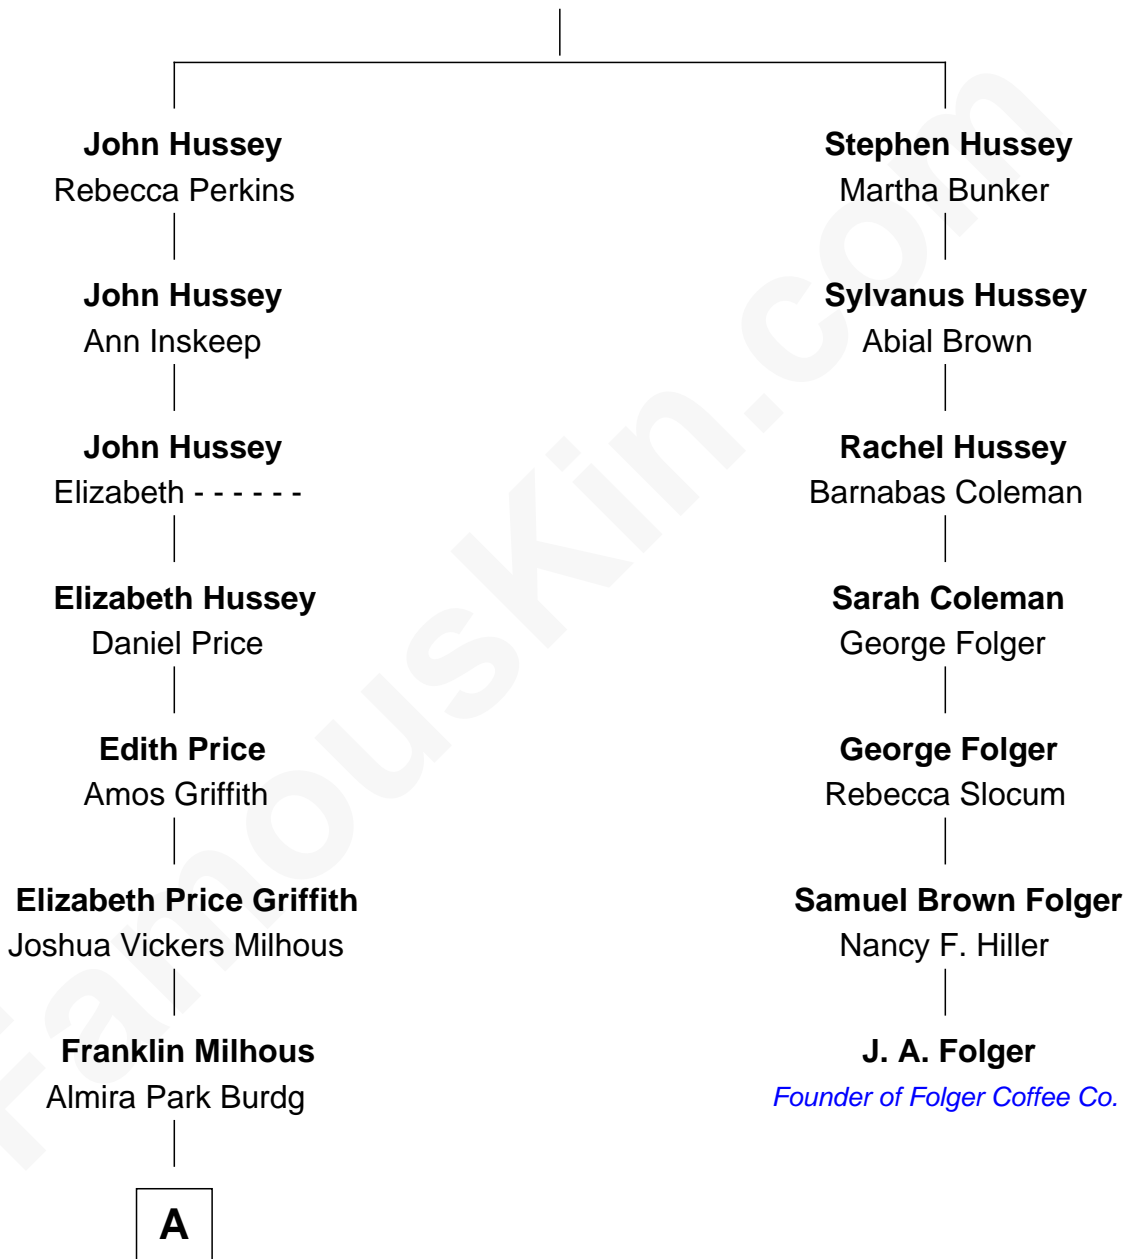

FamousKin.com Relationship Chart of

Richard Nixon

37th U.S. President

6th cousin 2 times removed of

J. A. Folger

Founder of Folger Coffee Company

Christopher Hussey

Theodate Bachiler

A

—
Hannah Milhous
Francis Anthony Nixon

—
Richard Nixon
37th U.S. President

FamousKin.com