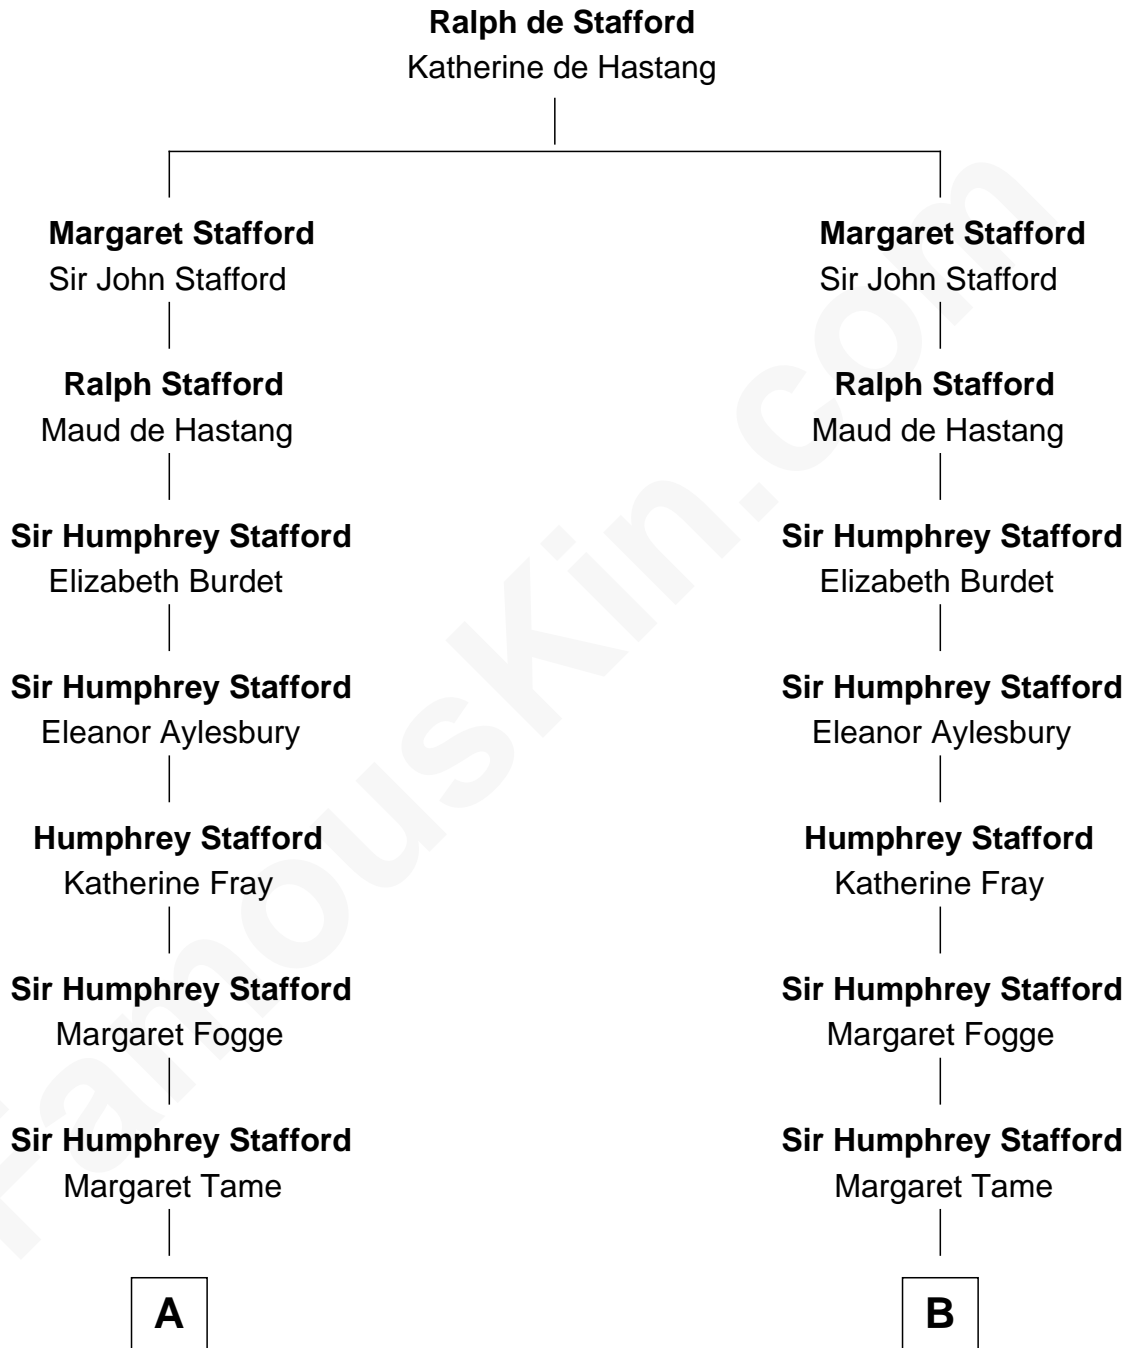

# FamousKin.com Relationship Chart of

**Richard Nixon**

*37th U.S. President*

18th cousin 1 time removed of

**Alice (Lee) Roosevelt**

*First Wife of President Theodore Roosevelt*

**C**

**Almira Park Burdg**  
Franklin Milhous

**Hannah Milhous**  
Francis Anthony Nixon

**Richard Nixon**  
*37th U.S. President*

**D**

**Caroline Watts Haskell**  
George Cabot Lee

**Alice (Lee) Roosevelt**  
*Wife of President Theodore Roosevelt*

FamousKin.com