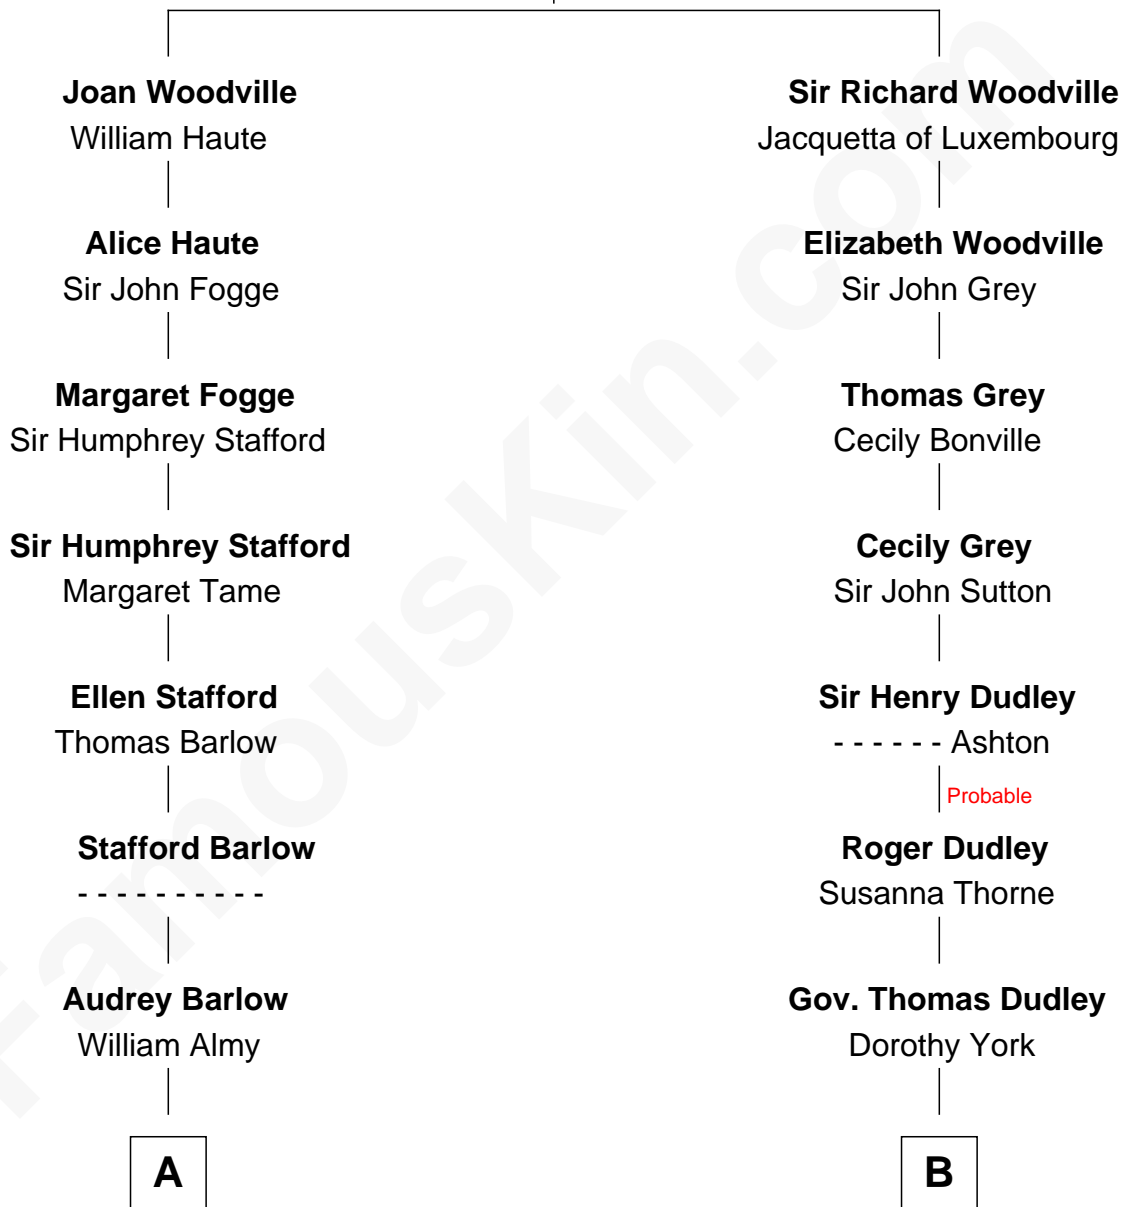

FamousKin.com Relationship Chart of

Richard Nixon

37th U.S. President

16th cousin 2 times removed of

James Taylor

Singer-Songwriter

Richard Woodville

Joan Bedlisgate

C

Gertrude Arline Woodard

Dr. Isaac Montrose Taylor

James Taylor

Singer-Songwriter

FamousKin.com