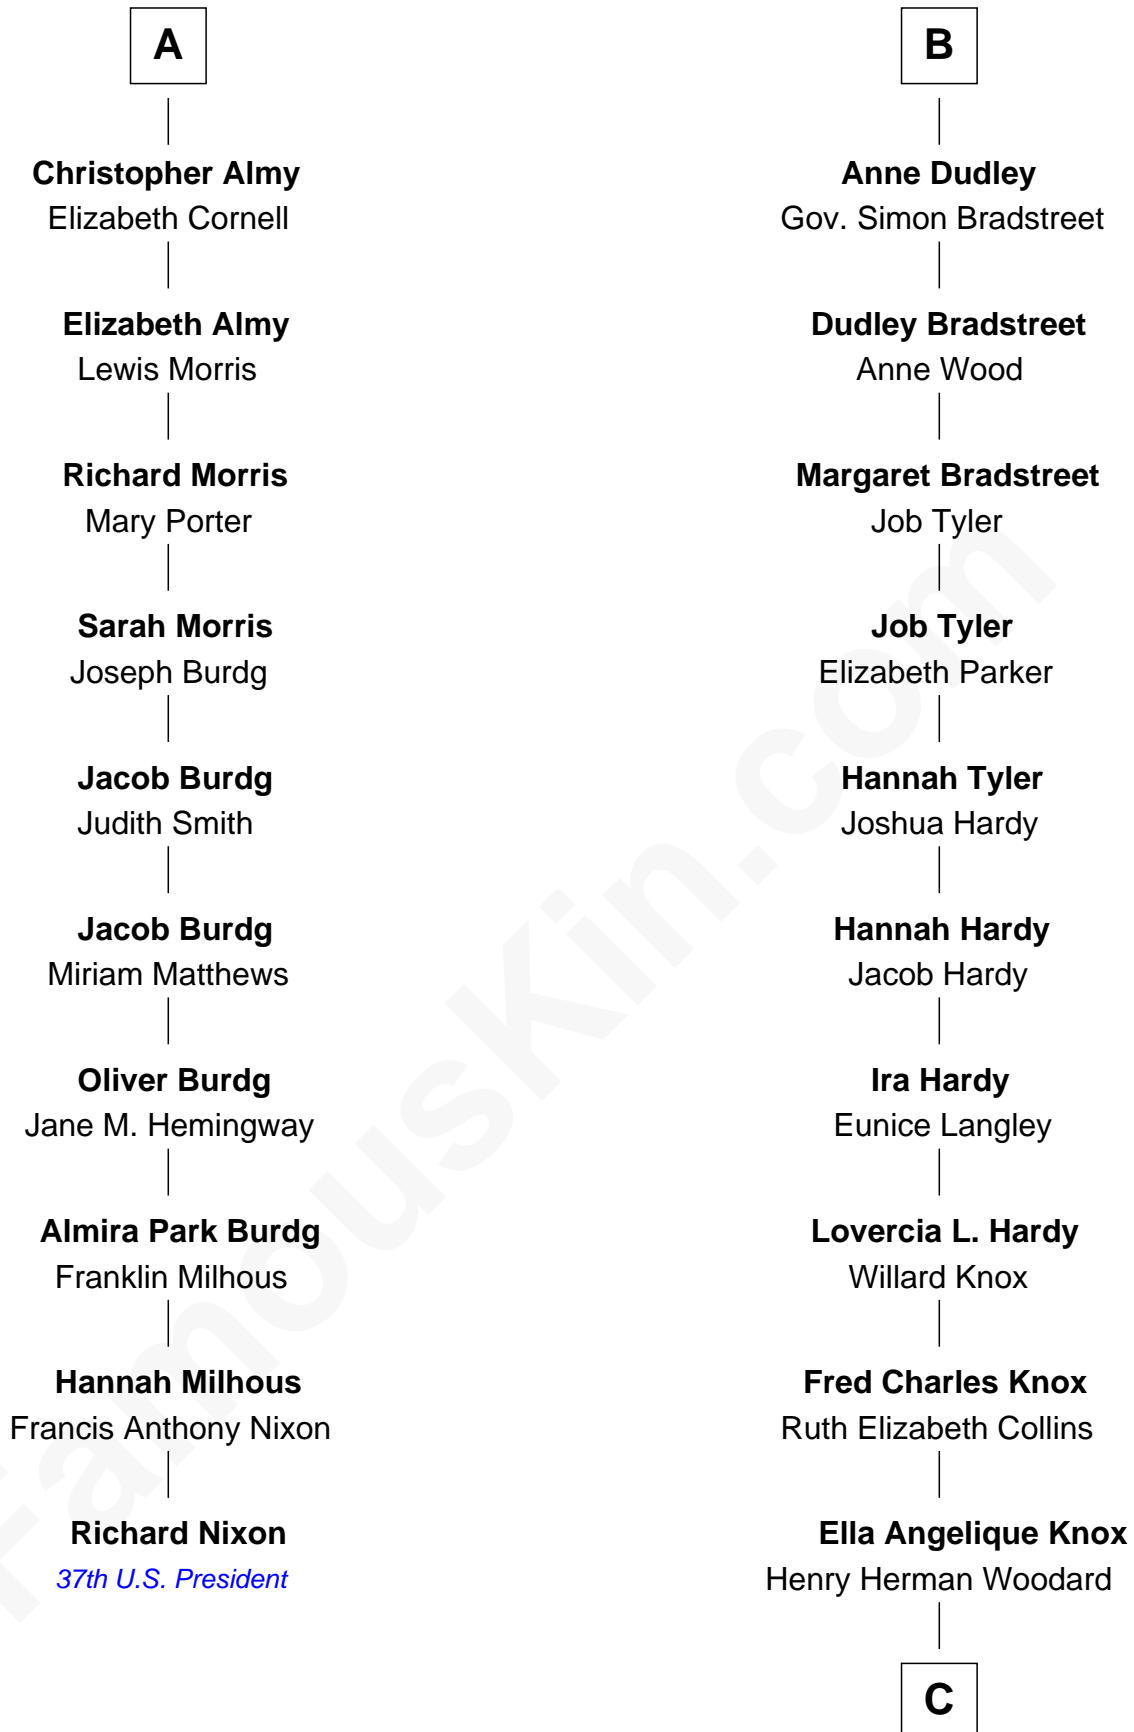

FamousKin.com Relationship Chart of

Richard Nixon

37th U.S. President

16th cousin 2 times removed of

James Taylor

Singer-Songwriter

Richard Woodville

Joan Bedlisgate

C

Gertrude Arline Woodard

Dr. Isaac Montrose Taylor

James Taylor

Singer-Songwriter

FamousKin.com