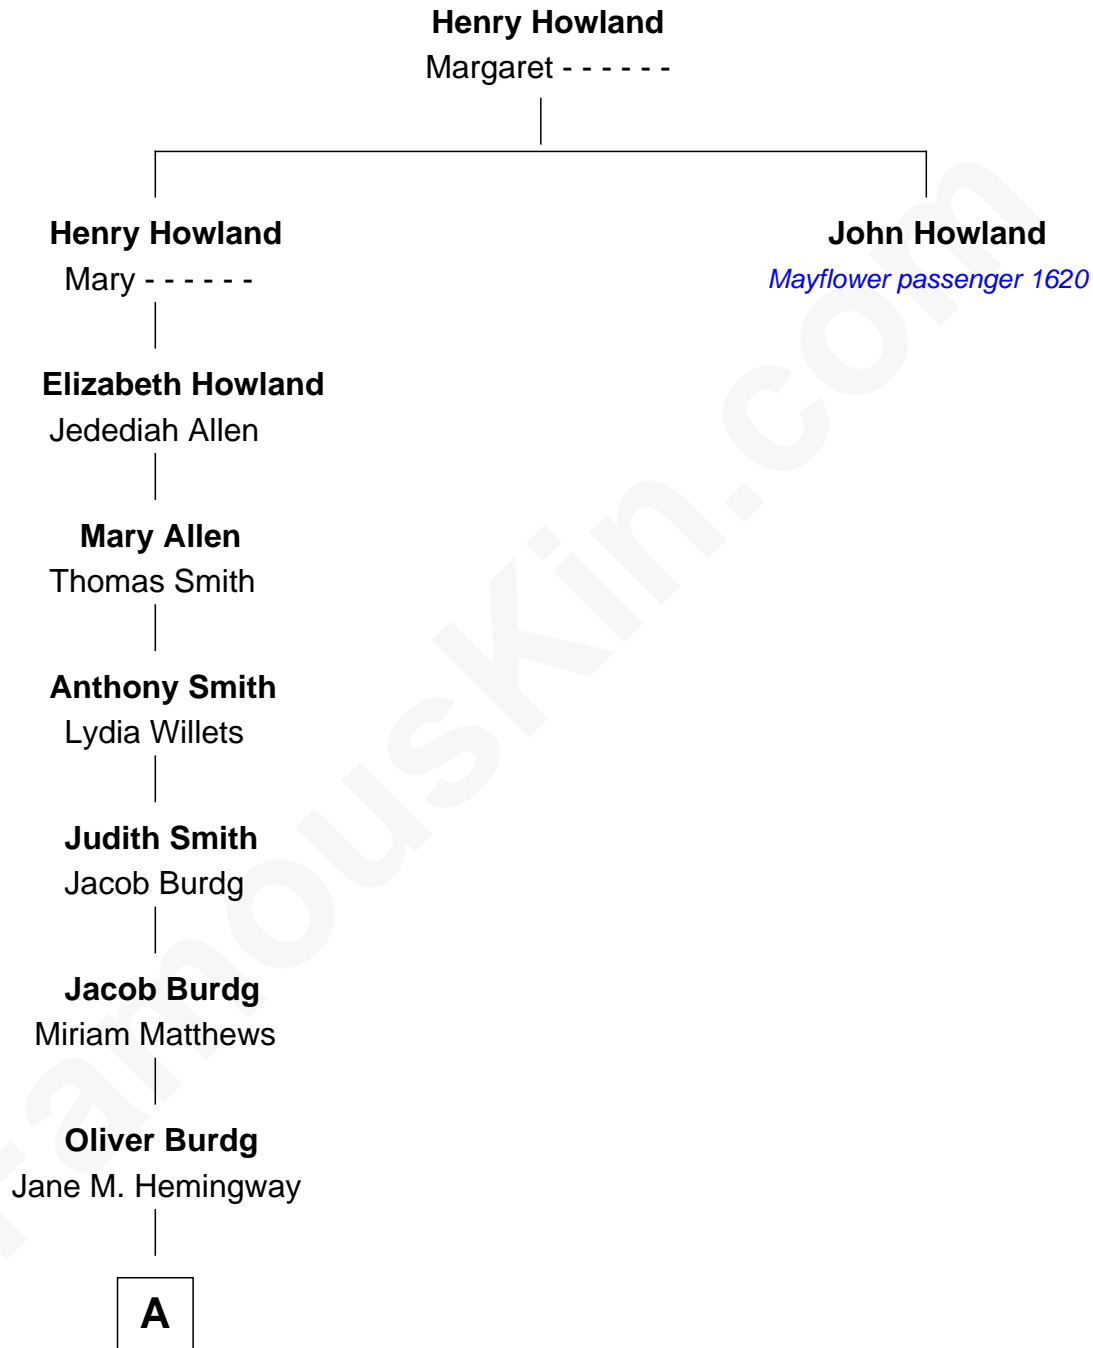

# FamousKin.com Relationship Chart of

**Richard Nixon**

*37th U.S. President*

7th great-grandnephew of

**John Howland**

*(c1598 - 1672/3) Mayflower passenger 1620*

**MAYFLOWER**

**A**

—  
**Almira Park Burdg**

Franklin Milhous

—  
**Hannah Milhous**

Francis Anthony Nixon

—  
**Richard Nixon**

*37th U.S. President*

FamousKin.com