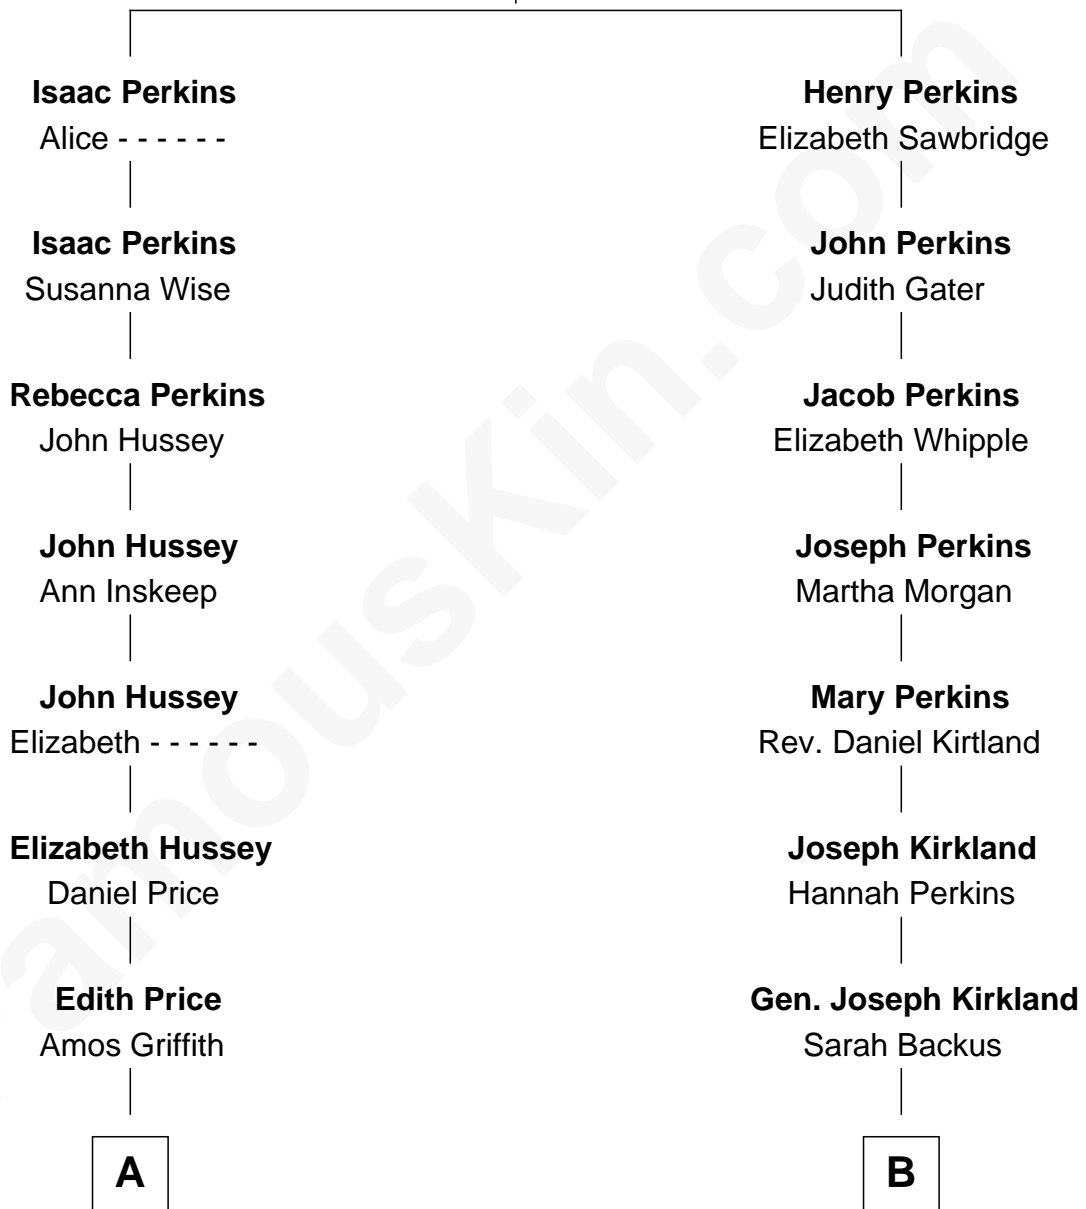

FamousKin.com Relationship Chart of

Richard Nixon

37th U.S. President

10th cousin 1 time removed of

Bill Weld

68th Governor of Massachusetts

Thomas Perkins

Alice - - - - -

A

Elizabeth Price Griffith
Joshua Vickers Milhous

Franklin Milhous
Almira Park Burdg

Hannah Milhous
Francis Anthony Nixon

Richard Nixon
37th U.S. President

B

Sarah Backus Kirkland
John Gelston Floyd

John Gelston Floyd
Julia Floyd DuBois