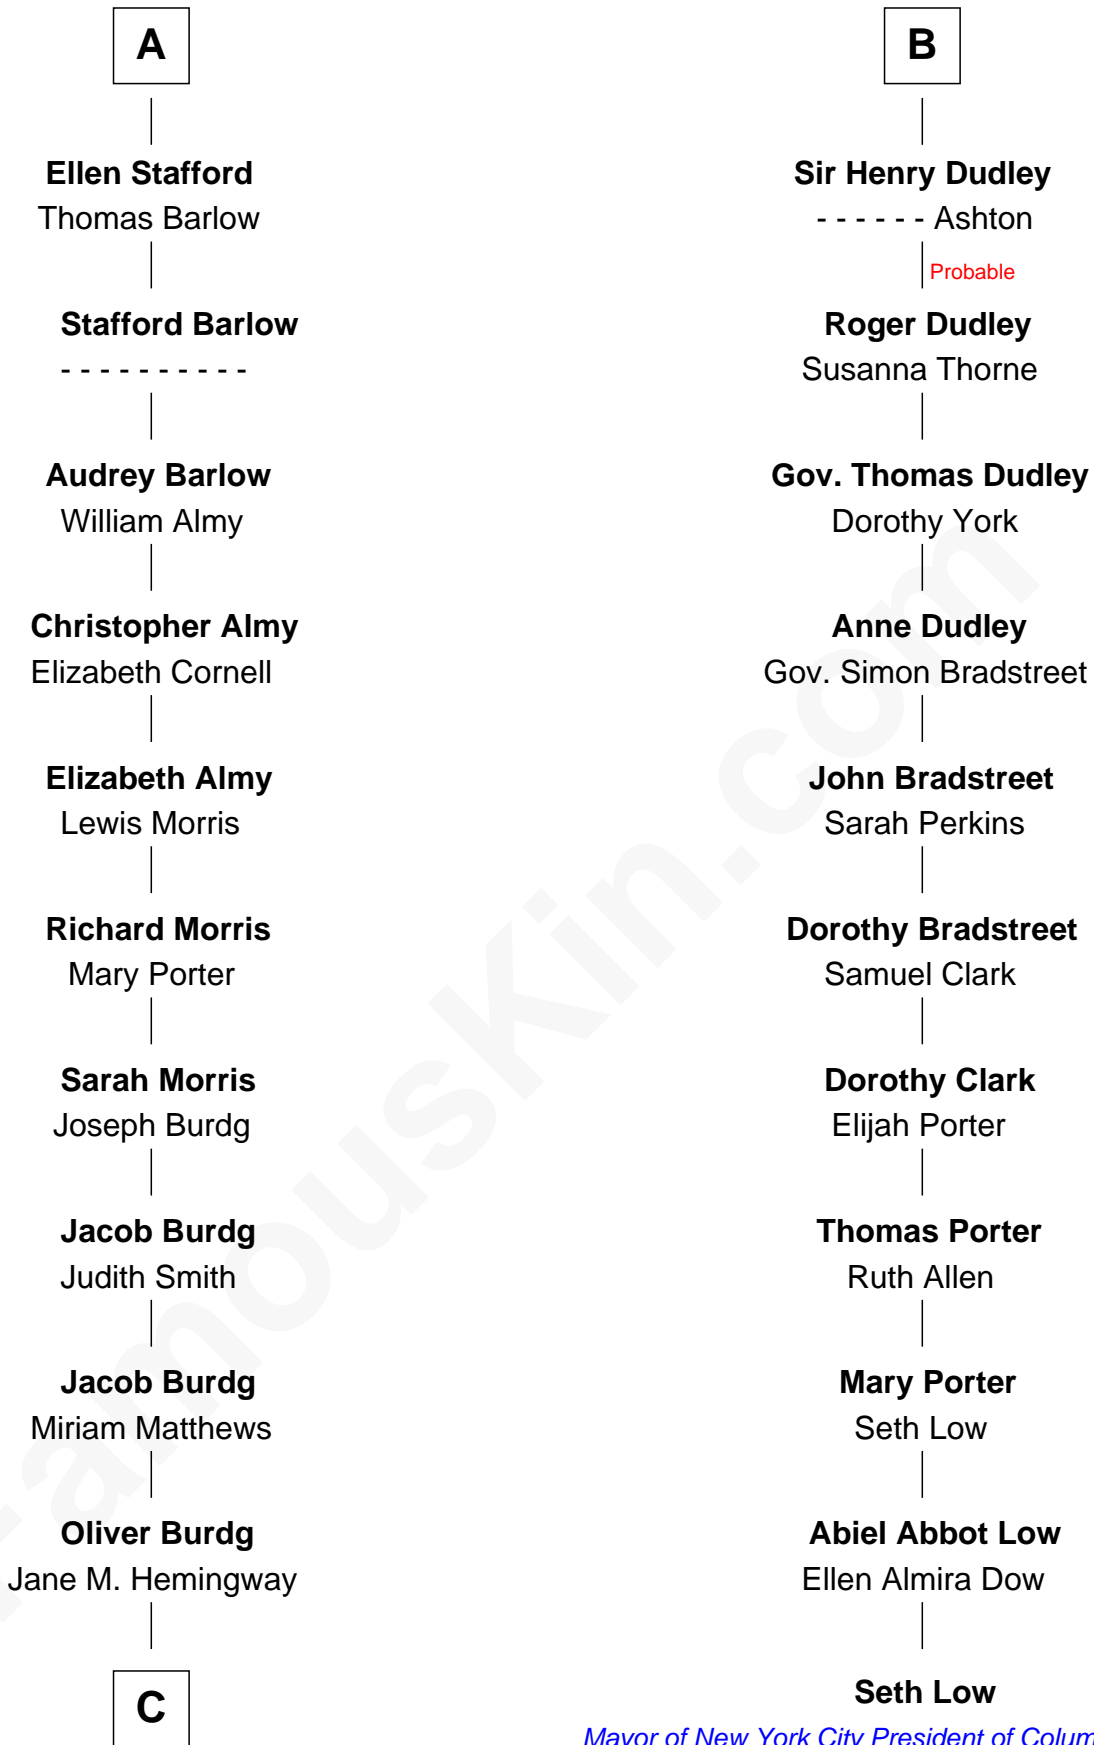

# FamousKin.com Relationship Chart of

**Richard Nixon**

*37th U.S. President*

17th cousin 2 times removed of

**Seth Low**

*Mayor of New York City President of Columbia University*

**Ralph de Stafford**

*with wife  
Katherine de Hastang*

**Beatrice de Stafford**

Thomas de Ros

**Margaret de Ros**

Sir Reynold Grey

**Margaret Grey**

Sir William Bonville

**William Bonville**

Elizabeth Harington

**William Bonville**

Katherine Neville

**Cecily Bonville**

Thomas Grey

**Cecily Grey**

Sir John Sutton

**B**

*Mayor of New York City President of Columbia University*

**C**

—  
**Almira Park Burdg**

Franklin Milhous

—  
**Hannah Milhous**

Francis Anthony Nixon

—  
**Richard Nixon**

*37th U.S. President*

FamousKin.com