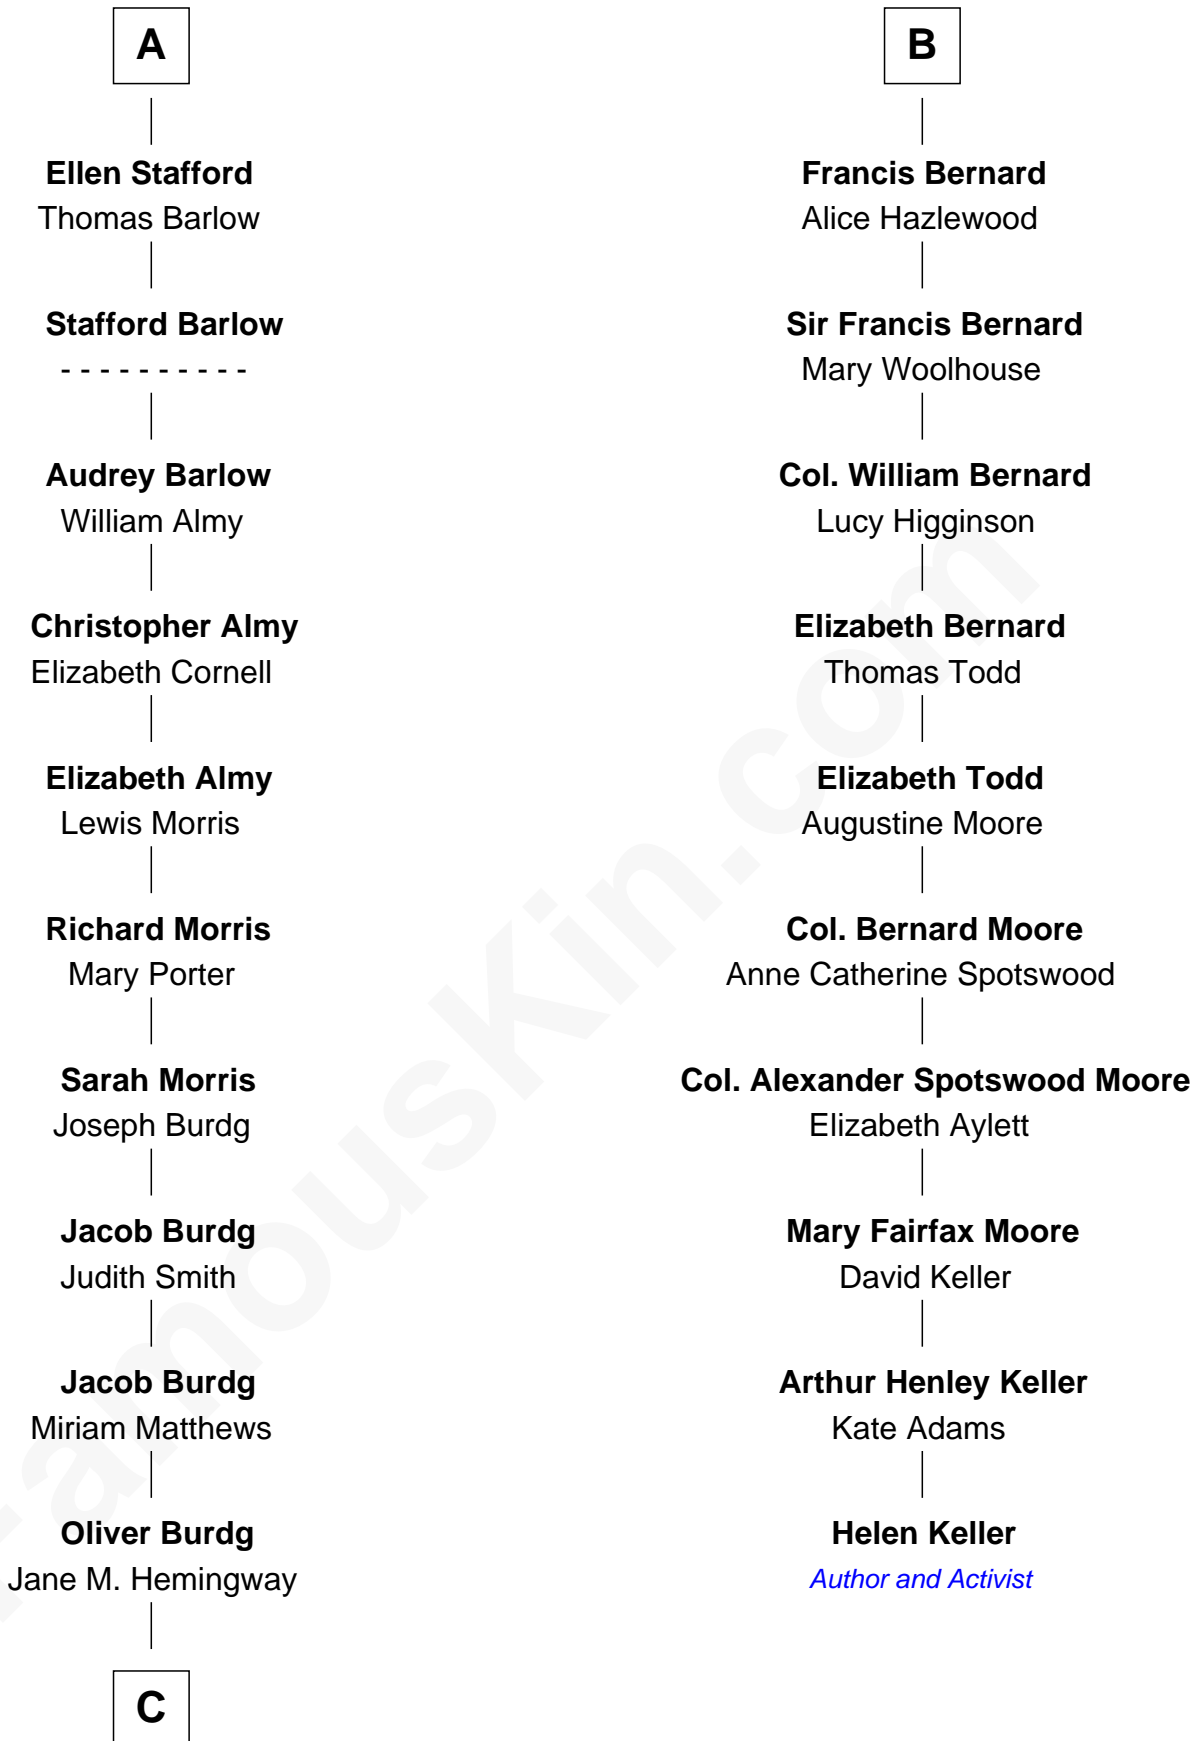

FamousKin.com Relationship Chart of

Richard Nixon

37th U.S. President

16th cousin 3 times removed of

Helen Keller

Author and Activist

Ralph de Stafford

*with wife
Katherine de Hastang*

Margaret Daundelyn

Sir Humphrey Stafford

Margaret Tame

John Bernard

Cecily Muscote

A

B

C

—
Almira Park Burdg
Franklin Milhous

—
Hannah Milhous
Francis Anthony Nixon

—
Richard Nixon
37th U.S. President

FamousKin.com