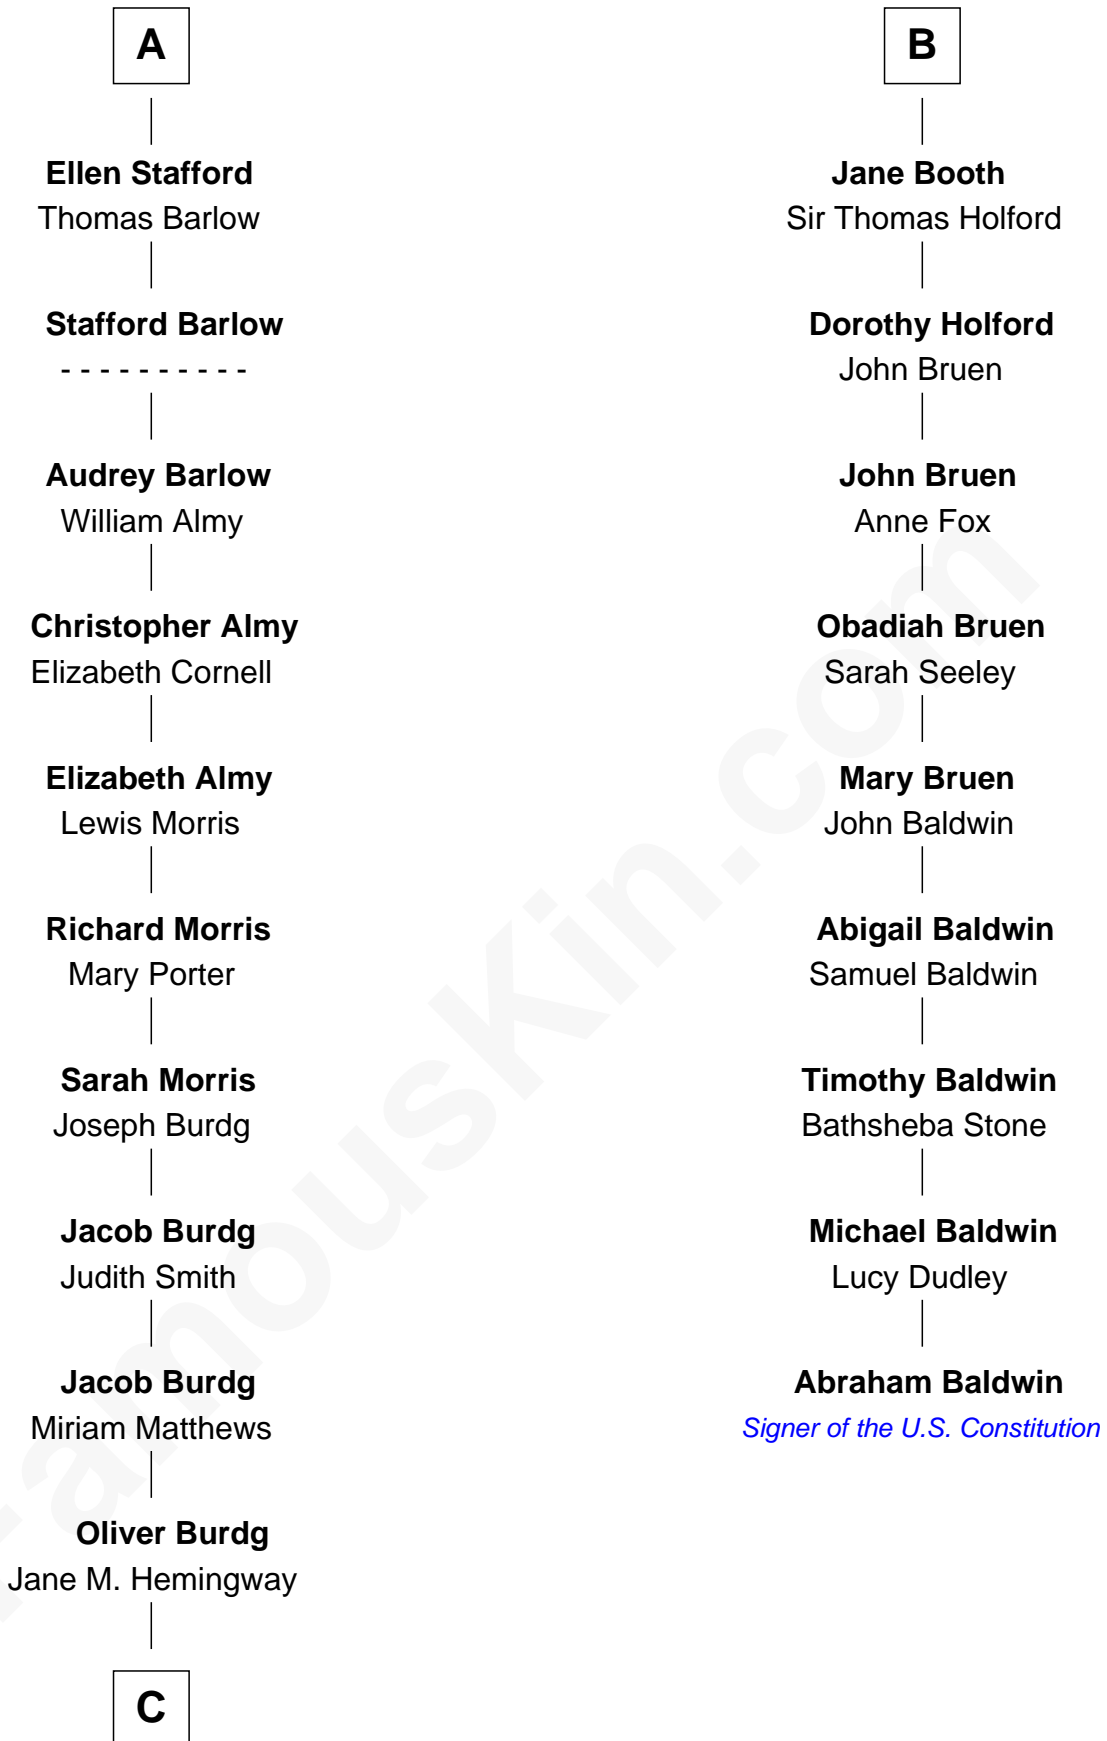

FamousKin.com Relationship Chart of

Richard Nixon

37th U.S. President

15th cousin 4 times removed of

Abraham Baldwin

Signer of the U.S. Constitution

C

—
Almira Park Burdg

Franklin Milhous

—
Hannah Milhous

Francis Anthony Nixon

—
Richard Nixon

37th U.S. President

FamousKin.com