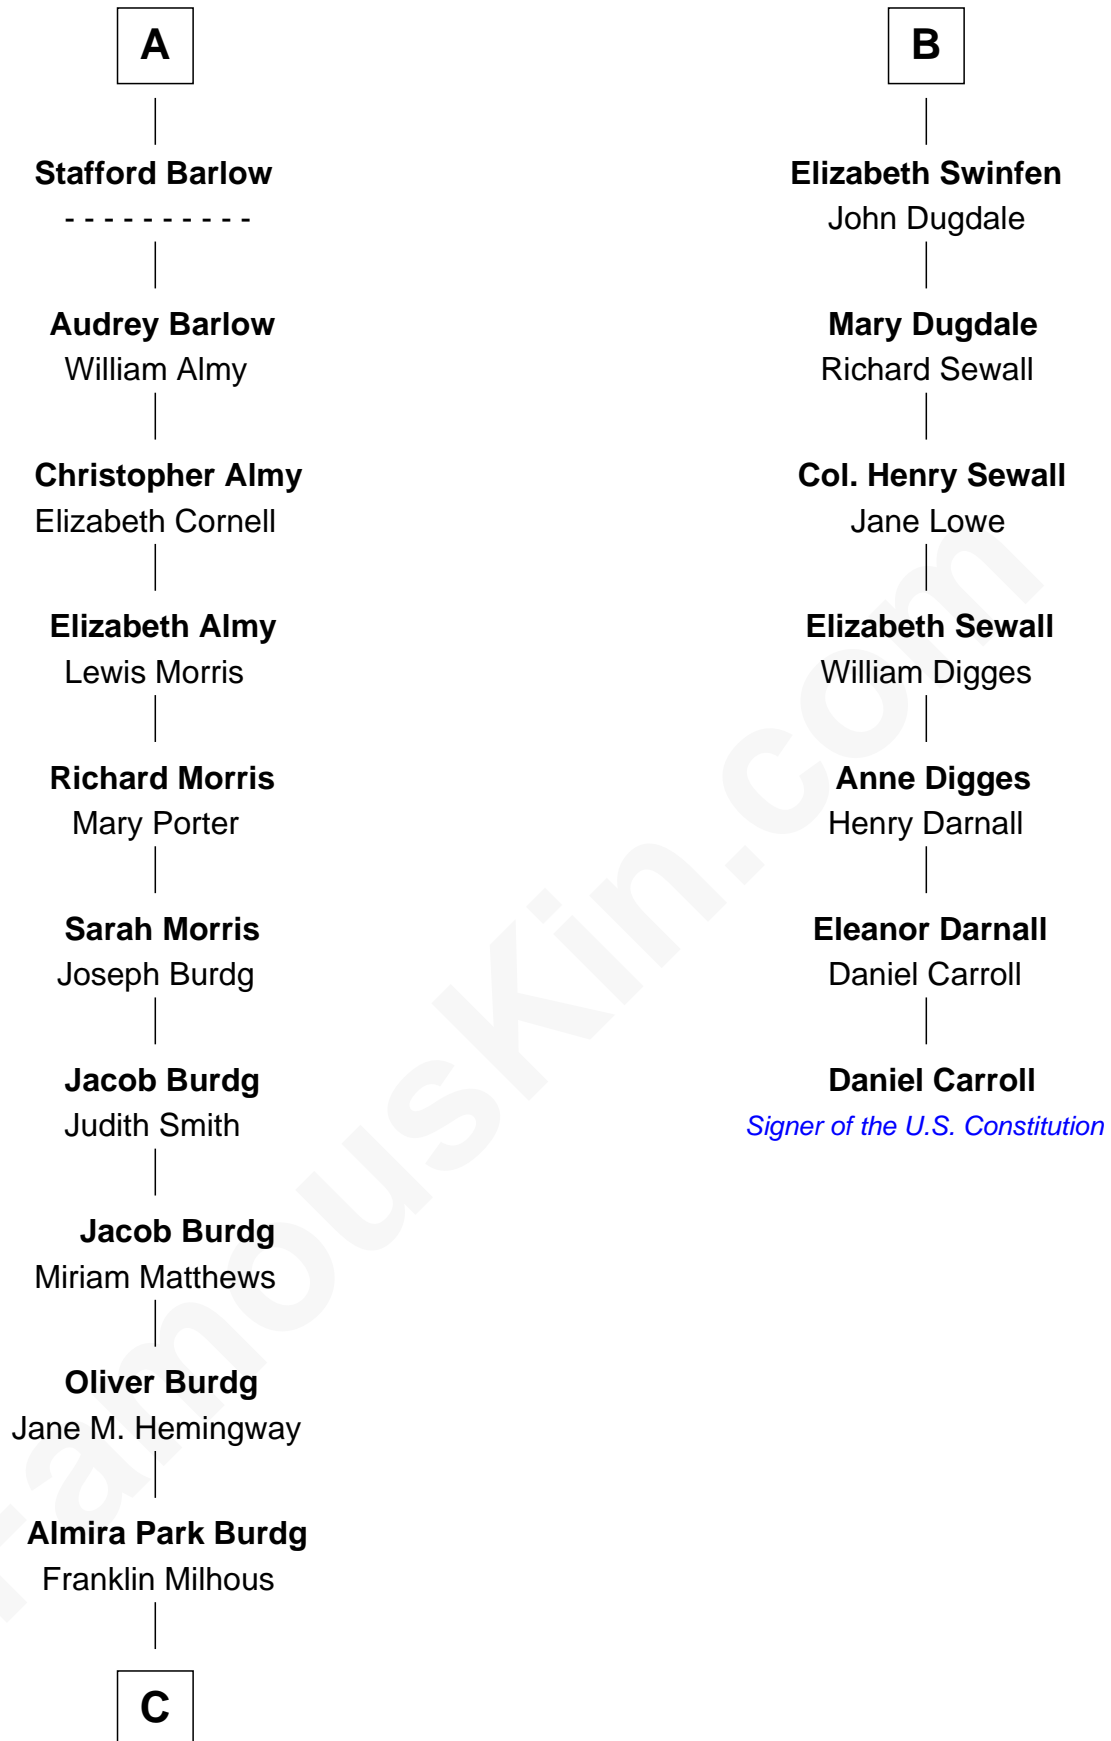

# FamousKin.com Relationship Chart of

**Richard Nixon**

*37th U.S. President*

13th cousin 5 times removed of

**Daniel Carroll**

*Signer of the U.S. Constitution*

**Sir John Stafford**

Margaret Stafford

**C**

**Hannah Milhous**  
Francis Anthony Nixon

**Richard Nixon**  
*37th U.S. President*

FamousKin.com