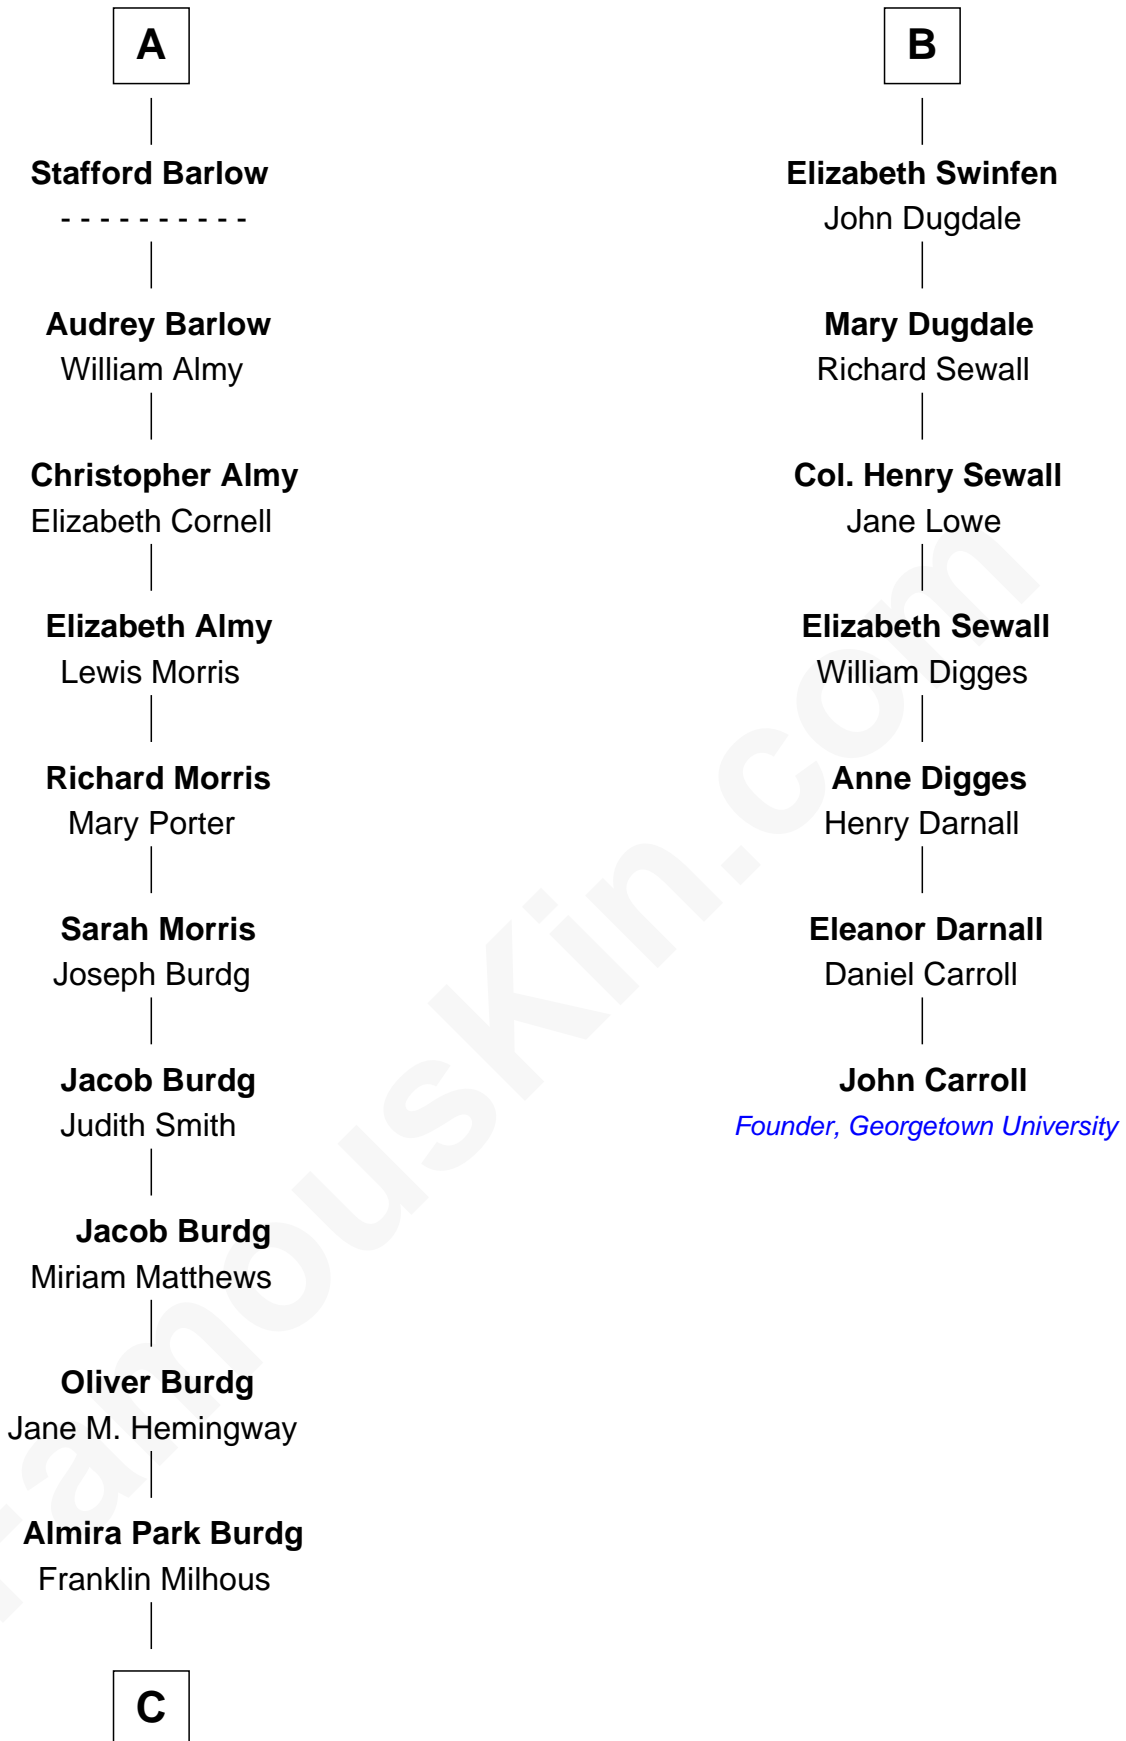

FamousKin.com Relationship Chart of

Richard Nixon

37th U.S. President

13th cousin 5 times removed of

John Carroll

Founder of Georgetown University

Sir John Stafford

Margaret Stafford

C

Hannah Milhous
Francis Anthony Nixon

Richard Nixon
37th U.S. President

FamousKin.com