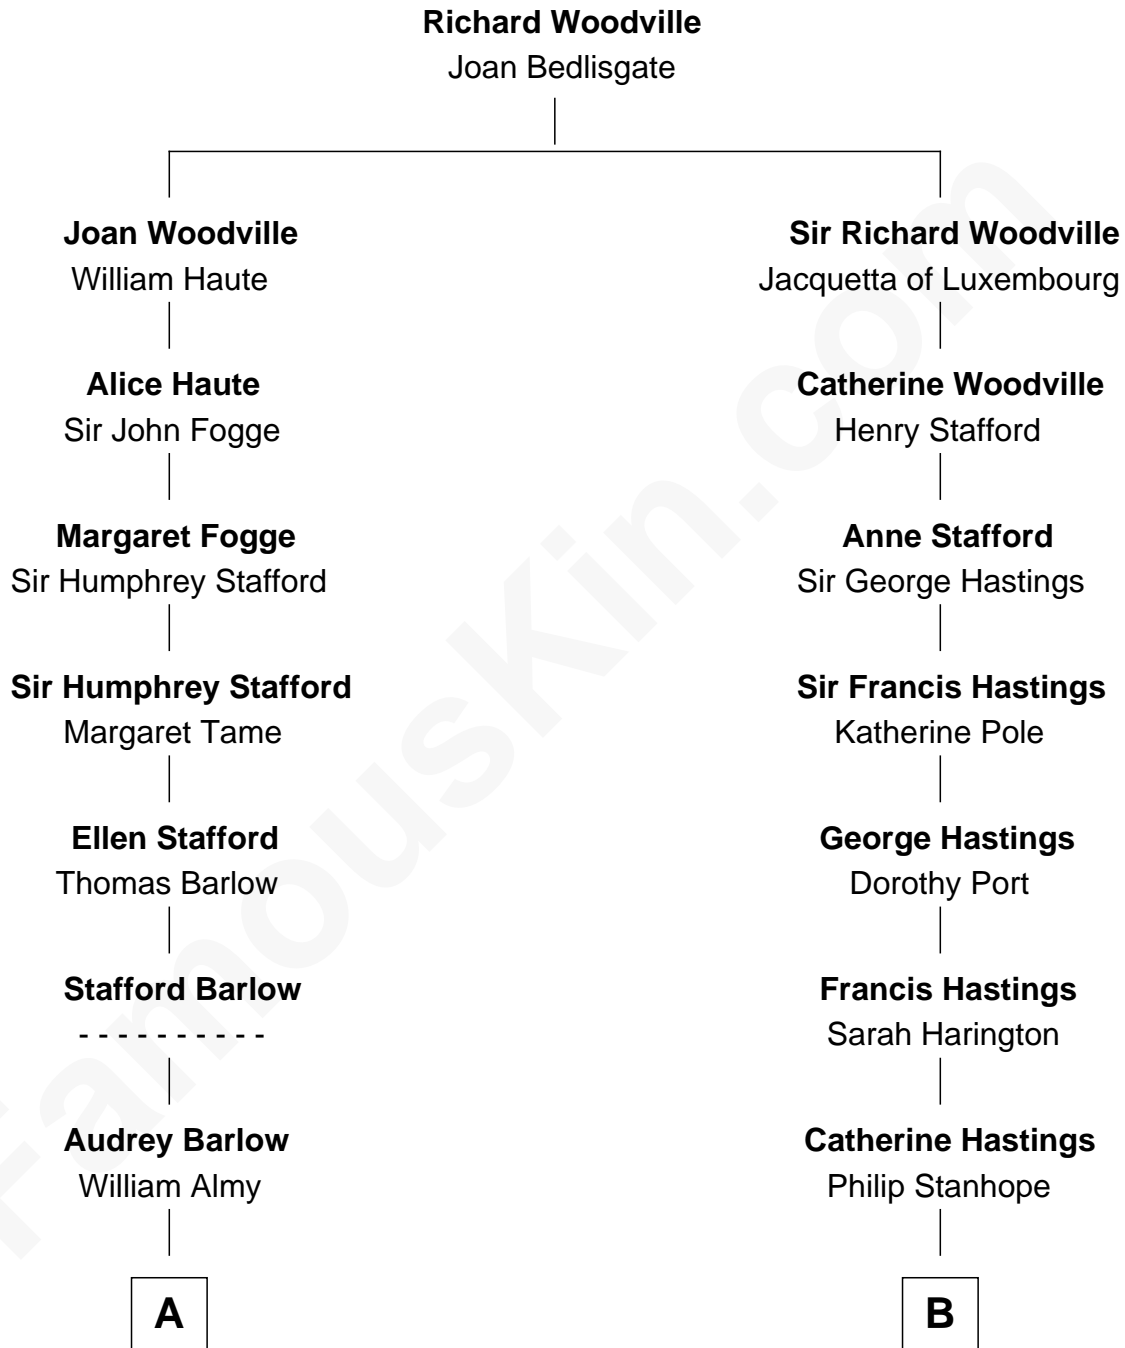

# FamousKin.com Relationship Chart of

**Richard Nixon**

*37th U.S. President*

13th cousin 3 times removed of

**Lewis Carroll**

*Author of Alice in Wonderland*

**A**

**Christopher Almy**

Elizabeth Cornell

**Elizabeth Almy**

Lewis Morris

**Richard Morris**

Mary Porter

**Sarah Morris**

Joseph Burdg

**Jacob Burdg**

Judith Smith

**Jacob Burdg**

Miriam Matthews

**Oliver Burdg**

Jane M. Hemingway

**Almira Park Burdg**

Franklin Milhous

**Hannah Milhous**