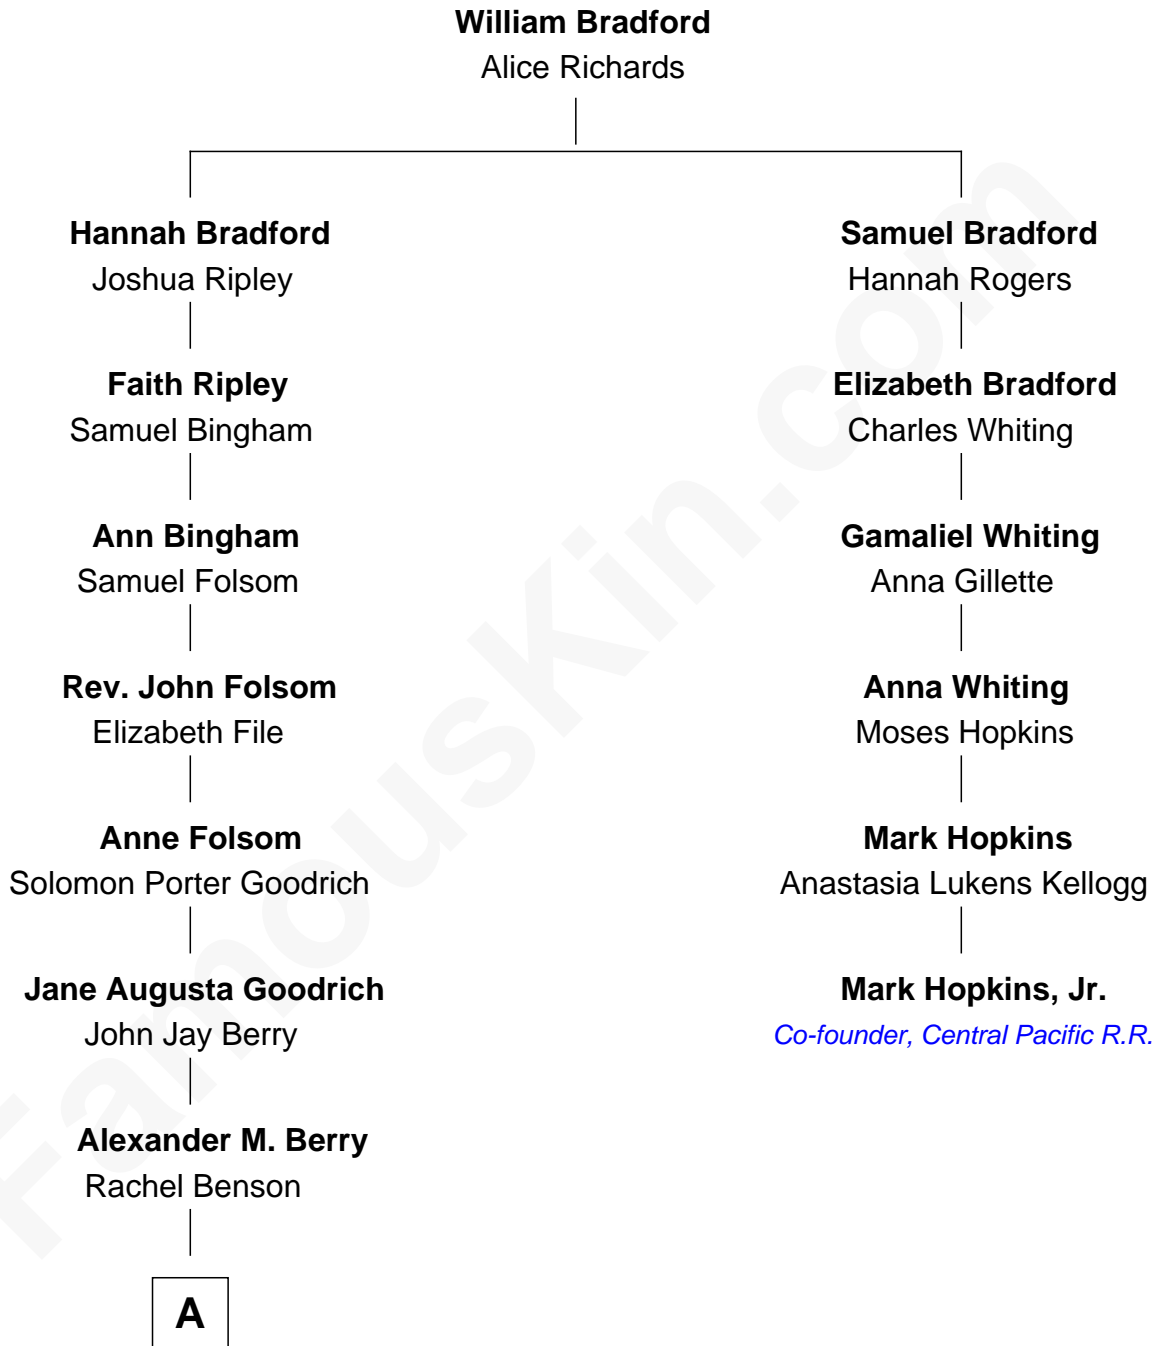

FamousKin.com

Relationship Chart of

Sally Field

TV and Movie Actress

5th cousin 5 times removed of

Mark Hopkins, Jr.

Co-founder, Central Pacific R.R.

A

—
Charlotte Berry
John Quincy Field

—
Fleet Folsom Field
Jane Elizabeth Fox

—
Richard Dryden Field
Margaret Joy Morlan

—
Sally Field
TV and Movie Actress

FamousKin.com