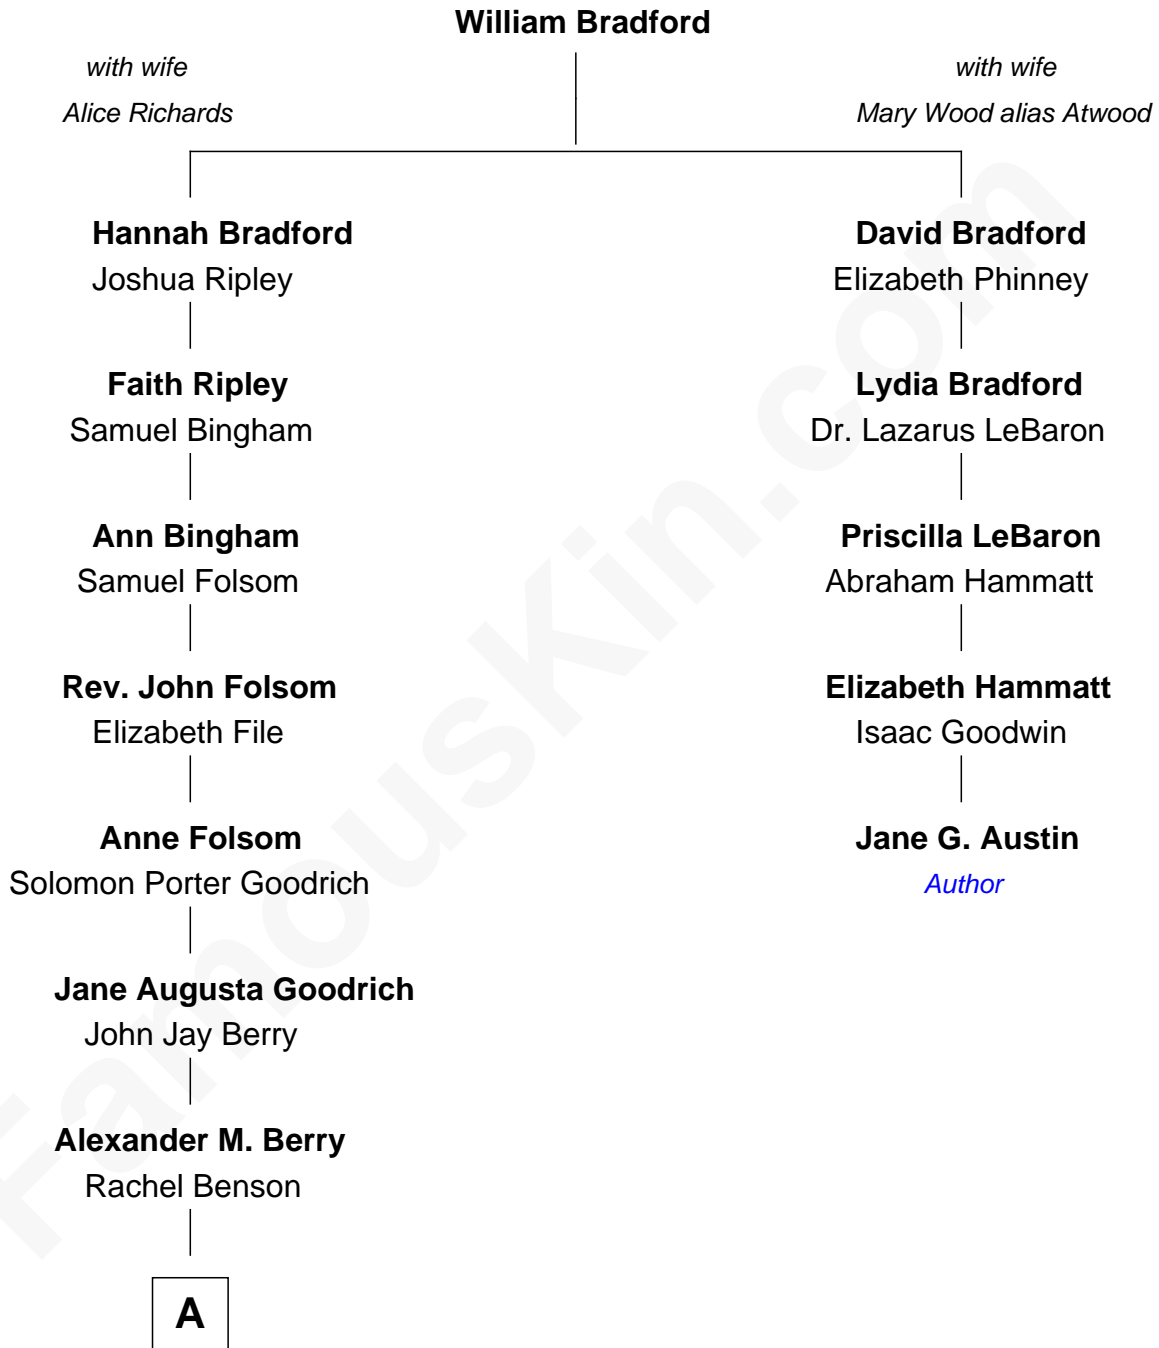

FamousKin.com Relationship Chart of

Sally Field

TV and Movie Actress

4th cousin 6 times removed of

Jane G. Austin

Author

A

—
Charlotte Berry
John Quincy Field

—
Fleet Folsom Field
Jane Elizabeth Fox

—
Richard Dryden Field
Margaret Joy Morlan

—
Sally Field
TV and Movie Actress

FamousKin.com