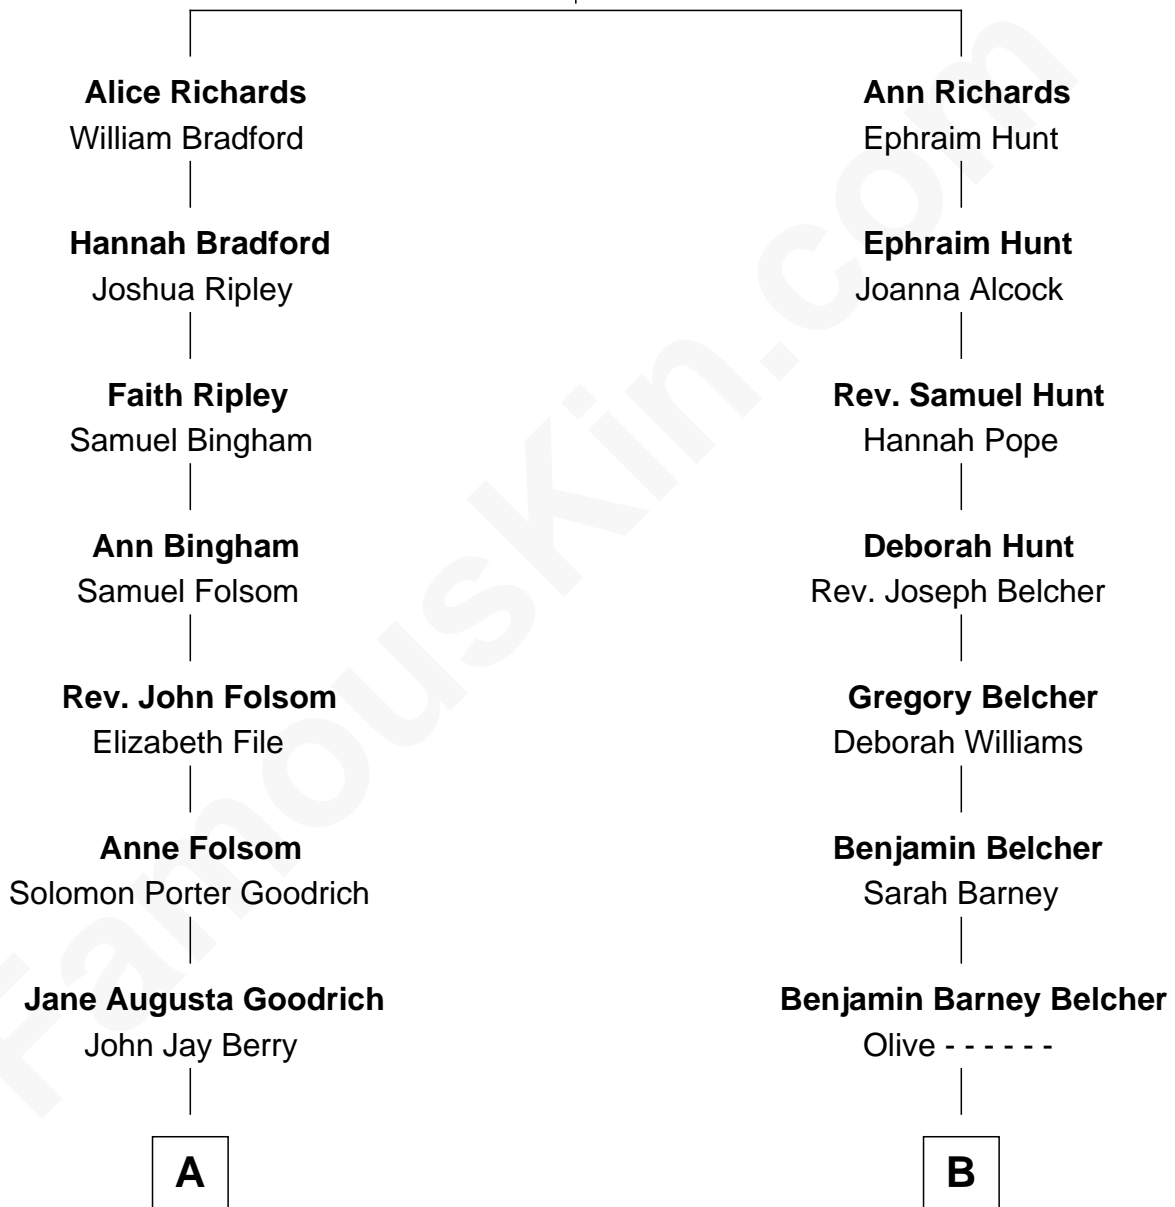

FamousKin.com

Relationship Chart of

Sally Field

TV and Movie Actress

9th cousin 2 times removed of

General Douglas MacArthur

U.S. Army - World War II

Thomas Richards

Welthian - - - - -

A

Alexander M. Berry

Rachel Benson

Charlotte Berry

John Quincy Field

Fleet Folsom Field

Jane Elizabeth Fox

Richard Dryden Field

Margaret Joy Morlan

Sally Field

TV and Movie Actress

B

Aurelia Belcher

Arthur MacArthur

Gen. Arthur MacArthur