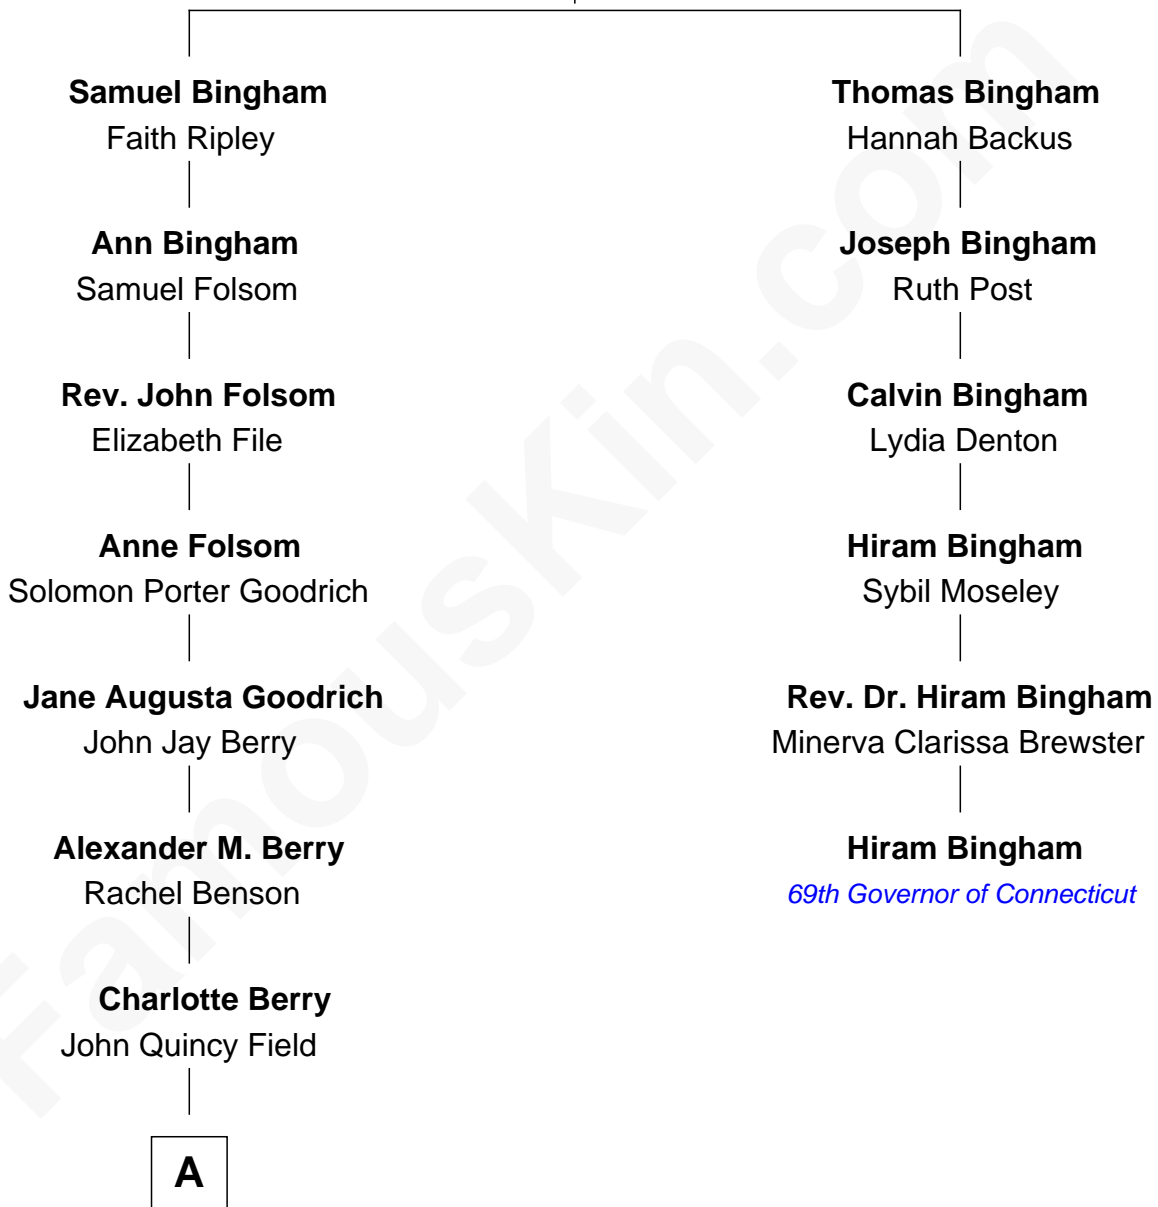

FamousKin.com Relationship Chart of

Sally Field

TV and Movie Actress

5th cousin 4 times removed of

Hiram Bingham

69th Governor of Connecticut

Thomas Bingham

Mary Rudd

A

—
Fleet Folsom Field

Jane Elizabeth Fox

—
Richard Dryden Field

Margaret Joy Morlan

—
Sally Field

TV and Movie Actress

FamousKin.com