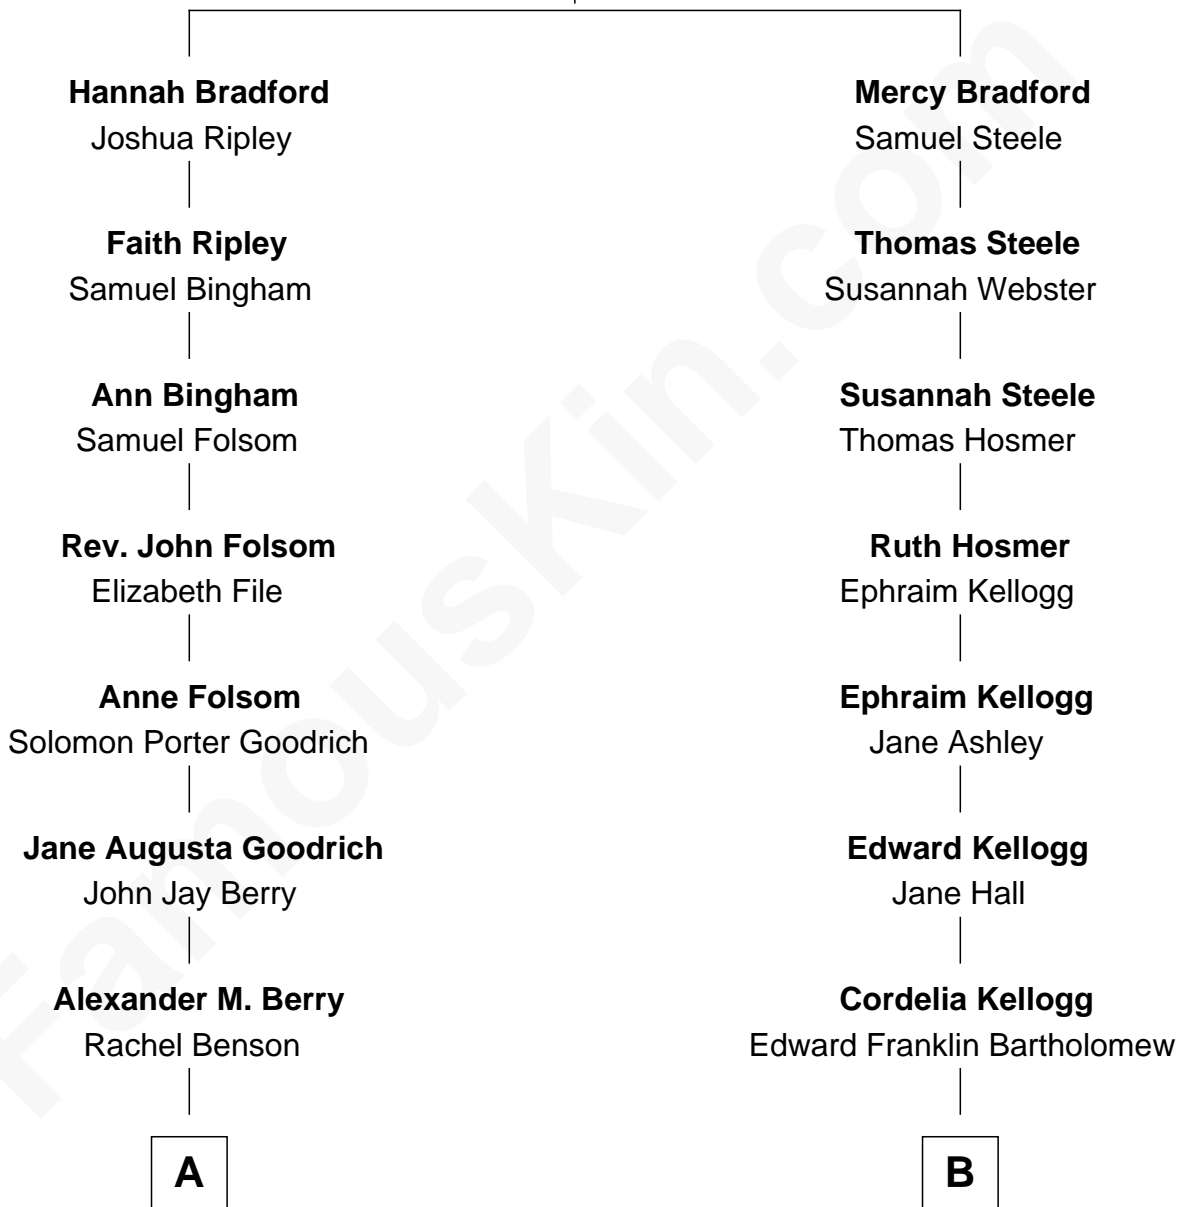

FamousKin.com Relationship Chart of

Sally Field

TV and Movie Actress

10th cousin of

Clint Eastwood

TV & Film Actor and Director

William Bradford

Alice Richards

A

Charlotte Berry
John Quincy Field

Fleet Folsom Field
Jane Elizabeth Fox

Richard Dryden Field
Margaret Joy Morlan

Sally Field
TV and Movie Actress

B

Sophia Aurelia Bartholomew
Charles Claude Runner

Waldo Errol Runner
Virginia May McClanahan