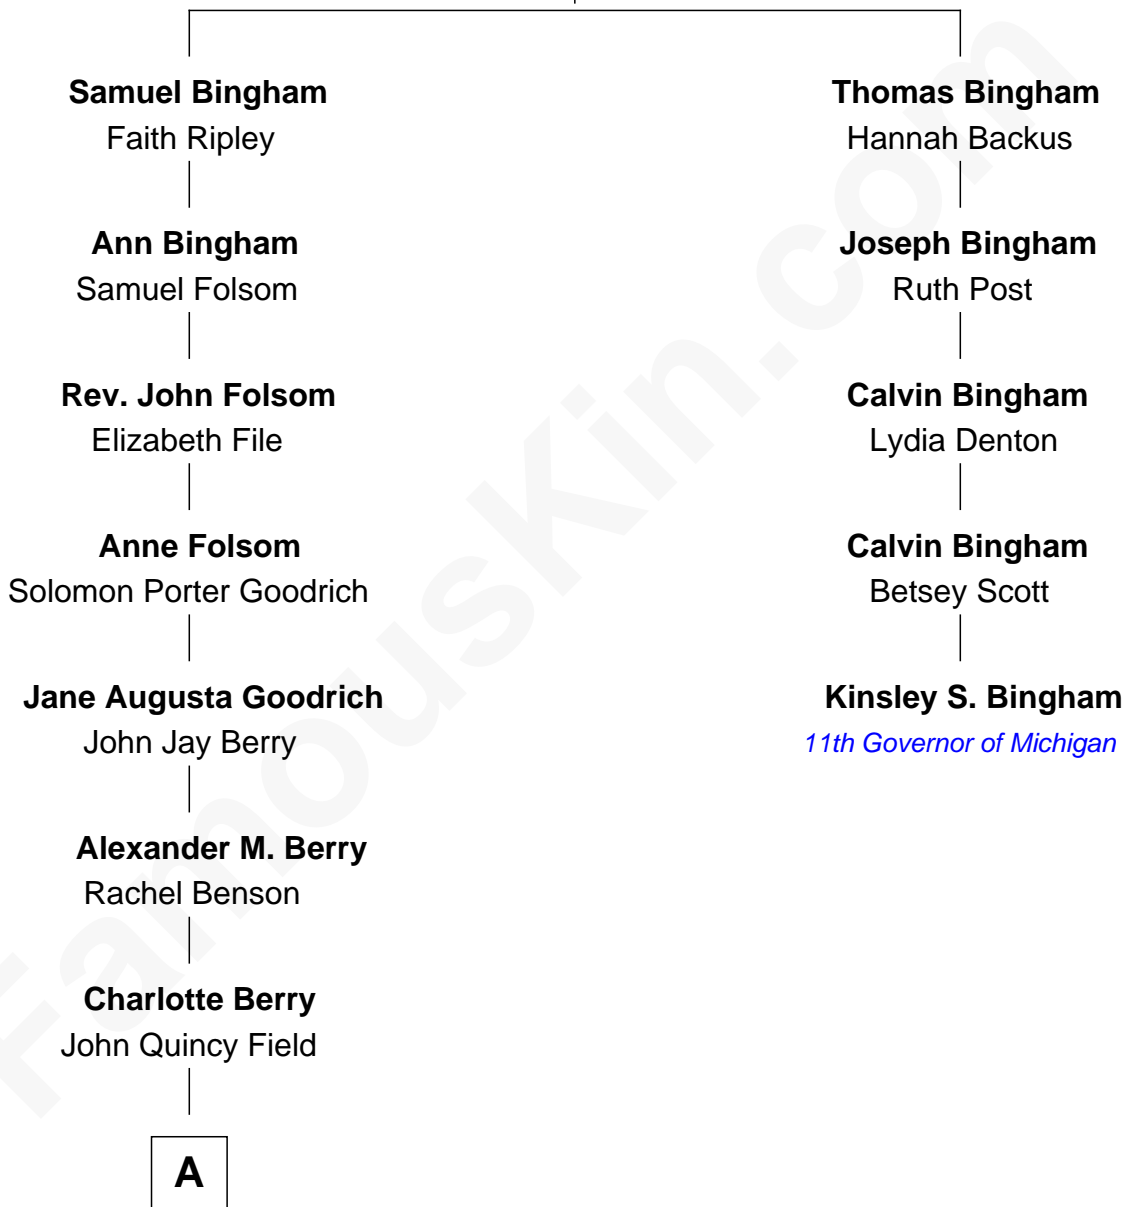

FamousKin.com

Relationship Chart of

Sally Field

TV and Movie Actress

4th cousin 5 times removed of

Kinsley S. Bingham

11th Governor of Michigan

Thomas Bingham

Mary Rudd

A

—
Fleet Folsom Field

Jane Elizabeth Fox

—
Richard Dryden Field

Margaret Joy Morlan

—
Sally Field

TV and Movie Actress