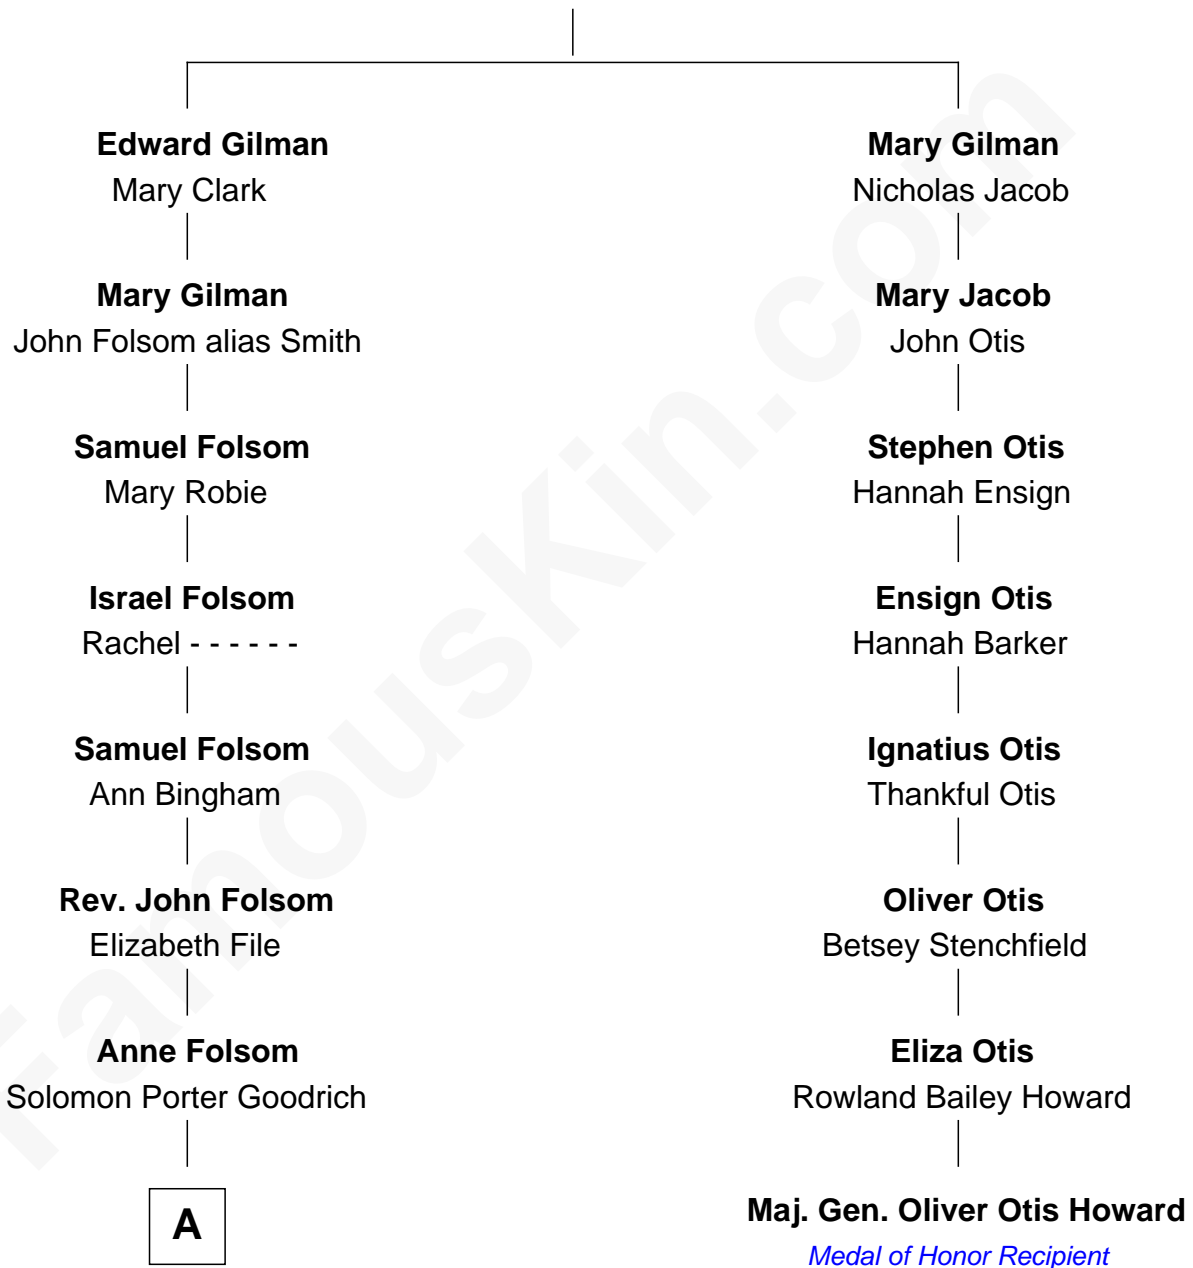

FamousKin.com

Relationship Chart of

Sally Field

TV and Movie Actress

7th cousin 5 times removed of

Maj. Gen. Oliver Otis Howard

Medal of Honor Recipient U. S. Civil War

Edward Gilman

A

—
Jane Augusta Goodrich

John Jay Berry

—
Alexander M. Berry

Rachel Benson

—
Charlotte Berry

John Quincy Field

—
Fleet Folsom Field

Jane Elizabeth Fox

—
Richard Dryden Field

Margaret Joy Morlan

—
Sally Field

TV and Movie Actress