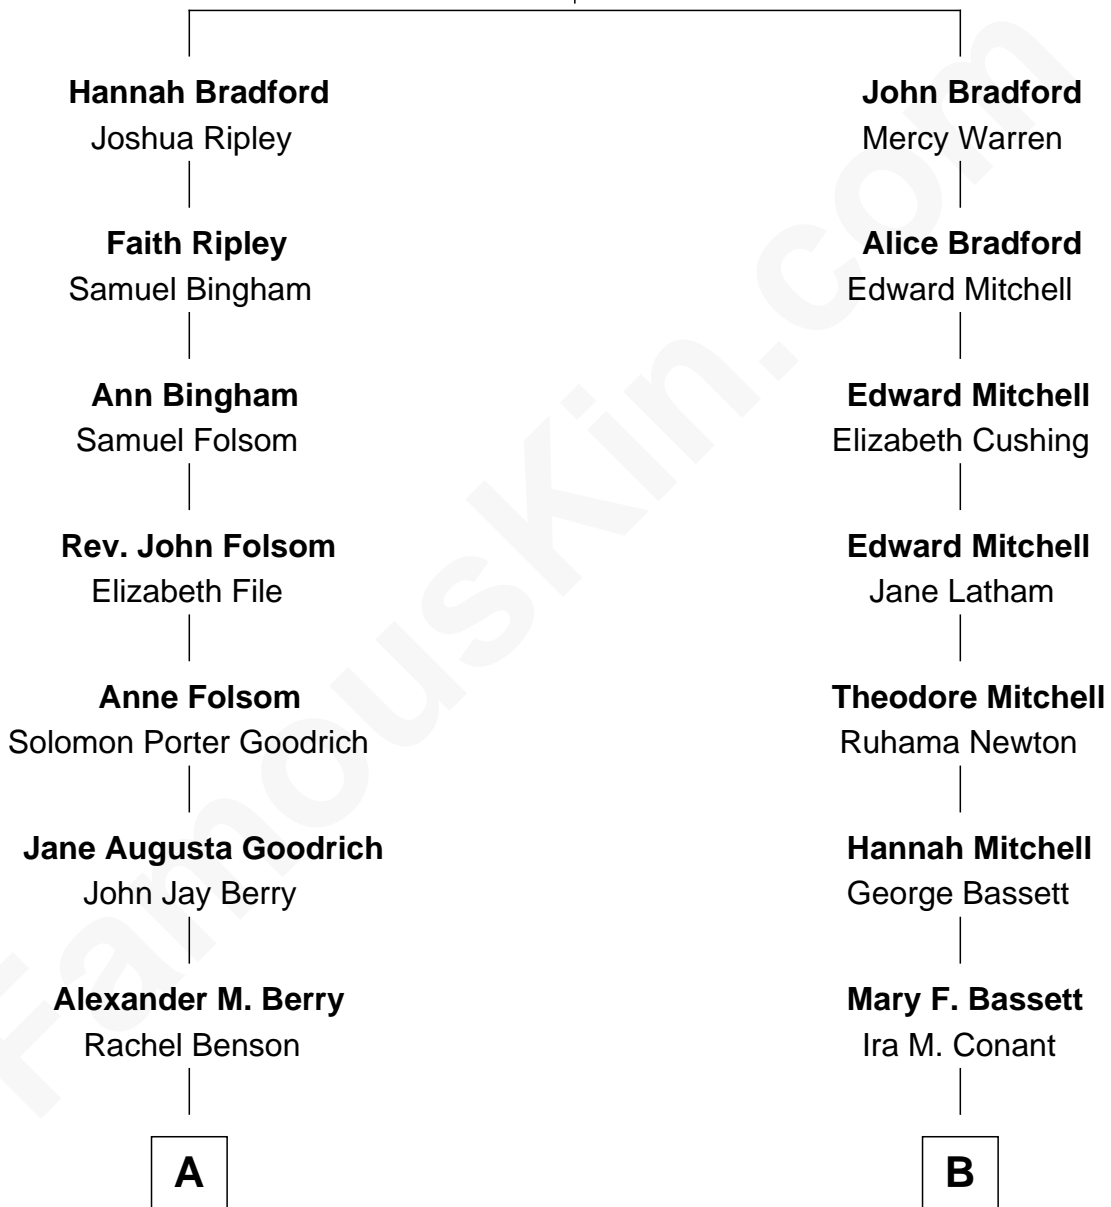

FamousKin.com Relationship Chart of

Sally Field

TV and Movie Actress

10th cousin 1 time removed of

Nat Faxon

Actor, Comedian, Director and Screenwriter

William Bradford

Alice Richards

A

Charlotte Berry
John Quincy Field

Fleet Folsom Field
Jane Elizabeth Fox

Richard Dryden Field
Margaret Joy Morlan

Sally Field
TV and Movie Actress

B

Herbert Ira Conant
Alleda B. Pierce

Marie Bassett Conant
Dr. Nathaniel Wales Faxon

William Otis Faxon
Frances Mary Parker

Dr. David Parker Faxon
Monica Andrea Kersten

Nat Faxon
Actor, Comedian, Director and Screenwriter