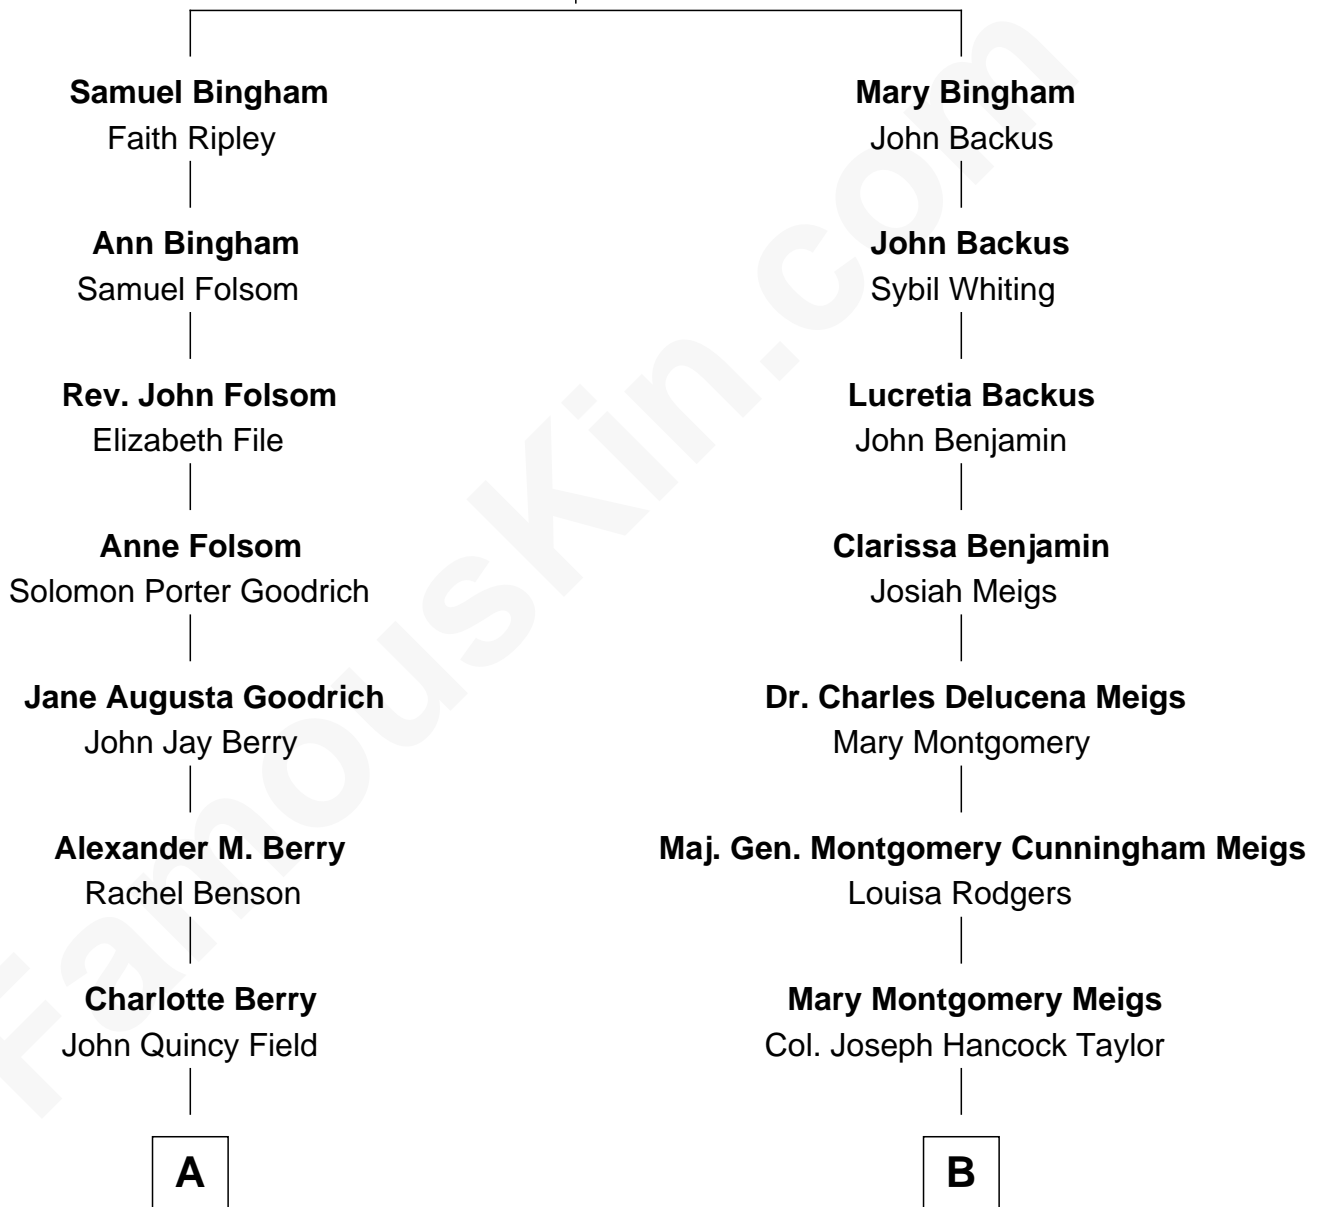

FamousKin.com

Relationship Chart of

Sally Field

TV and Movie Actress

9th cousin 1 time removed of

Parker Stevenson

TV and Movie Actor

Thomas Bingham

Mary Rudd

A

Fleet Folsom Field

Jane Elizabeth Fox

Richard Dryden Field

Margaret Joy Morlan

Sally Field

TV and Movie Actress

B

Evelyn Taylor

Eli Kirk Price

Philip Price

Sarah Meade Harrison

Sarah Meade Price

Richard Stevenson Parker

Parker Stevenson