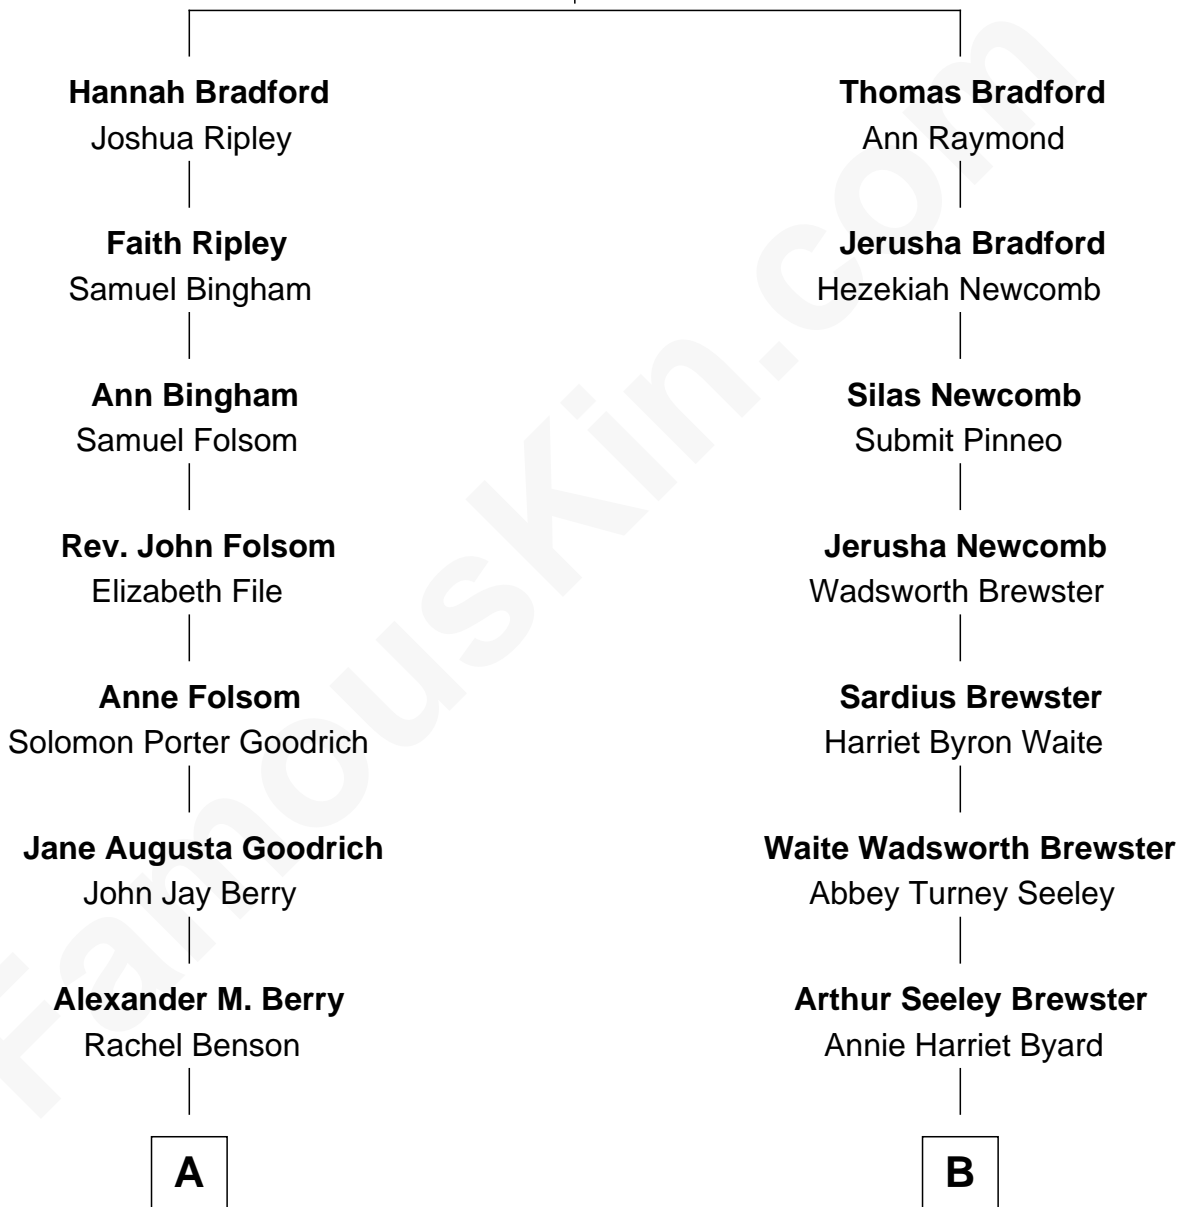

FamousKin.com Relationship Chart of

Sally Field

TV and Movie Actress

9th cousin 1 time removed of

Diane Brewster

TV and Movie Actress

William Bradford

Alice Richards

A

Charlotte Berry
John Quincy Field

Fleet Folsom Field
Jane Elizabeth Fox

Richard Dryden Field
Margaret Joy Morlan

Sally Field
TV and Movie Actress

B

Reginald Raymond Brewster
Grace Anna Sloane

Phillip Sloane Brewster
Geraldine Craddock