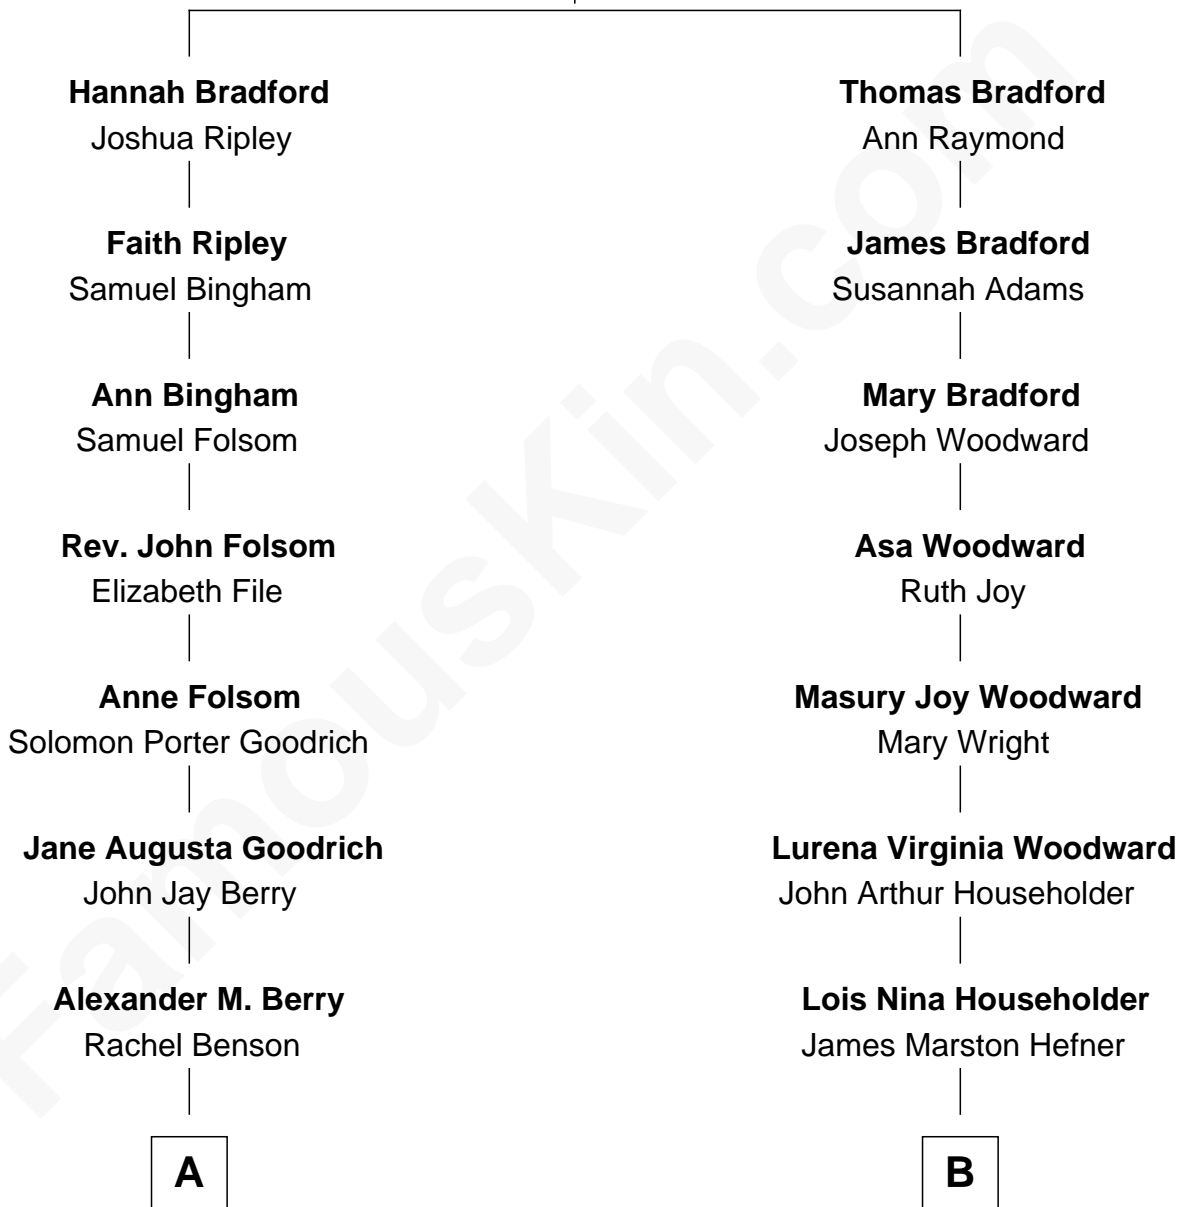

FamousKin.com Relationship Chart of

Sally Field

TV and Movie Actress

8th cousin 2 times removed of

Hugh Hefner

Founder of Playboy Magazine

William Bradford

Alice Richards

A

Charlotte Berry
John Quincy Field

Fleet Folsom Field
Jane Elizabeth Fox

Richard Dryden Field
Margaret Joy Morlan

Sally Field
TV and Movie Actress

B

Glenn Lucius Hefner
Grace Caroline Swanson

Hugh Hefner
Founder of Playboy Magazine