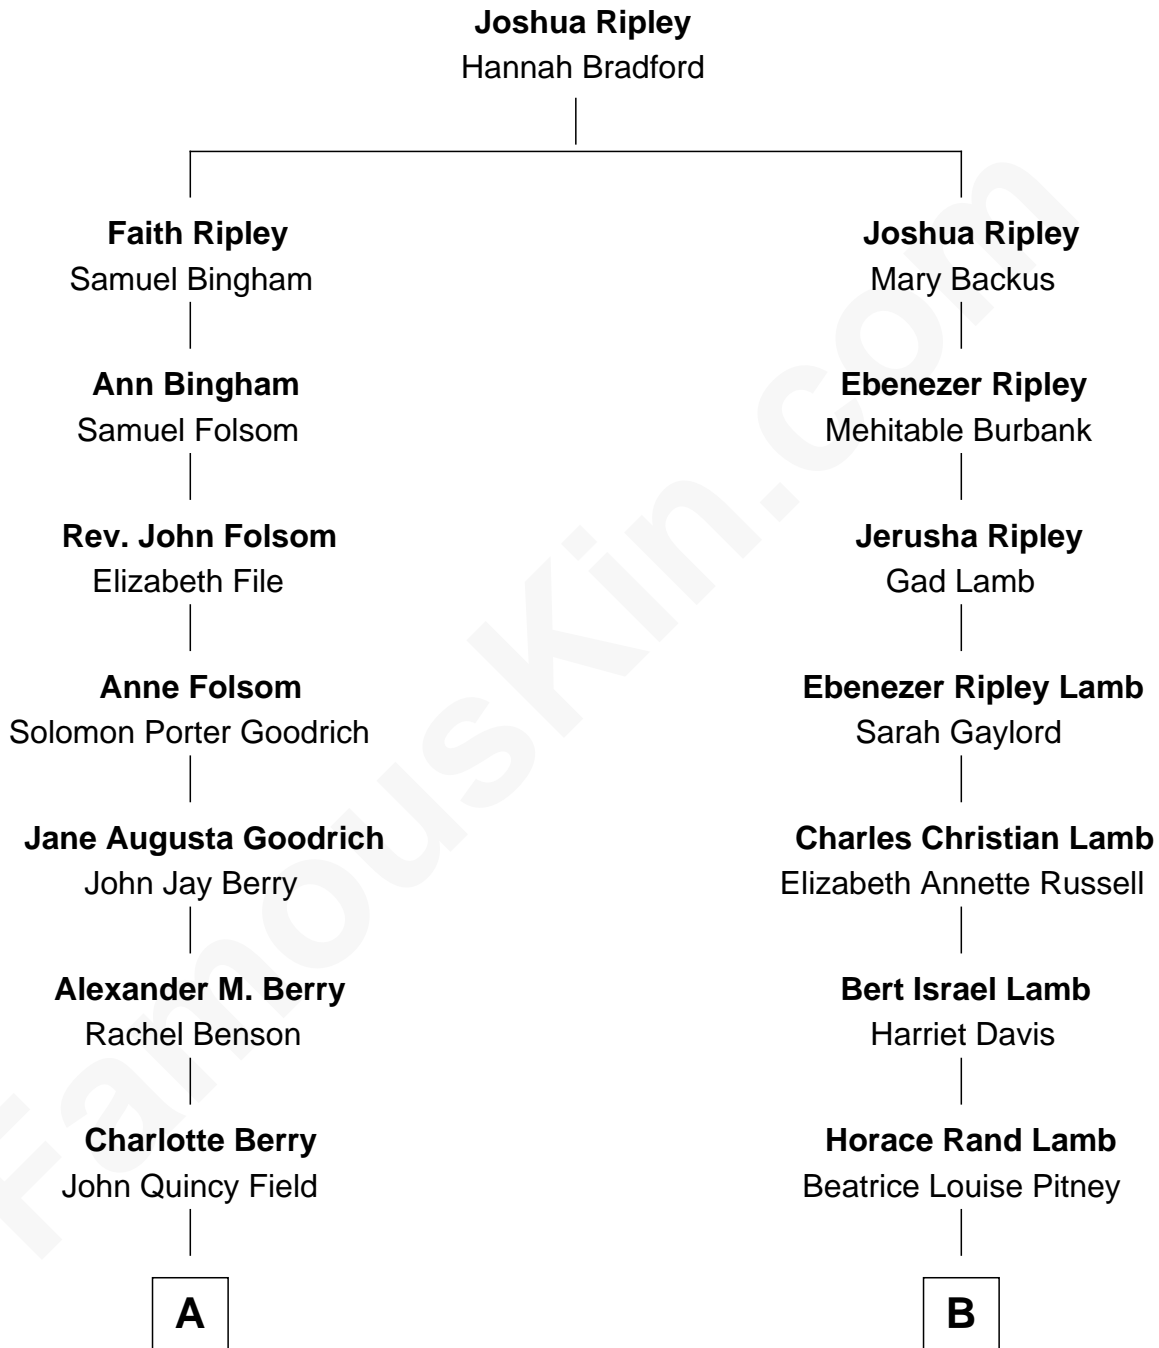

FamousKin.com Relationship Chart of

Sally Field

TV and Movie Actress

8th cousin 1 time removed of

Christopher Reeve

Movie Actor

A

Fleet Folsom Field
Jane Elizabeth Fox

Richard Dryden Field
Margaret Joy Morlan

Sally Field
TV and Movie Actress

B

Barbara Pitney Lamb
Franklin D'Olier Reeve

Christopher Reeve
Movie Actor

FamousKin.com