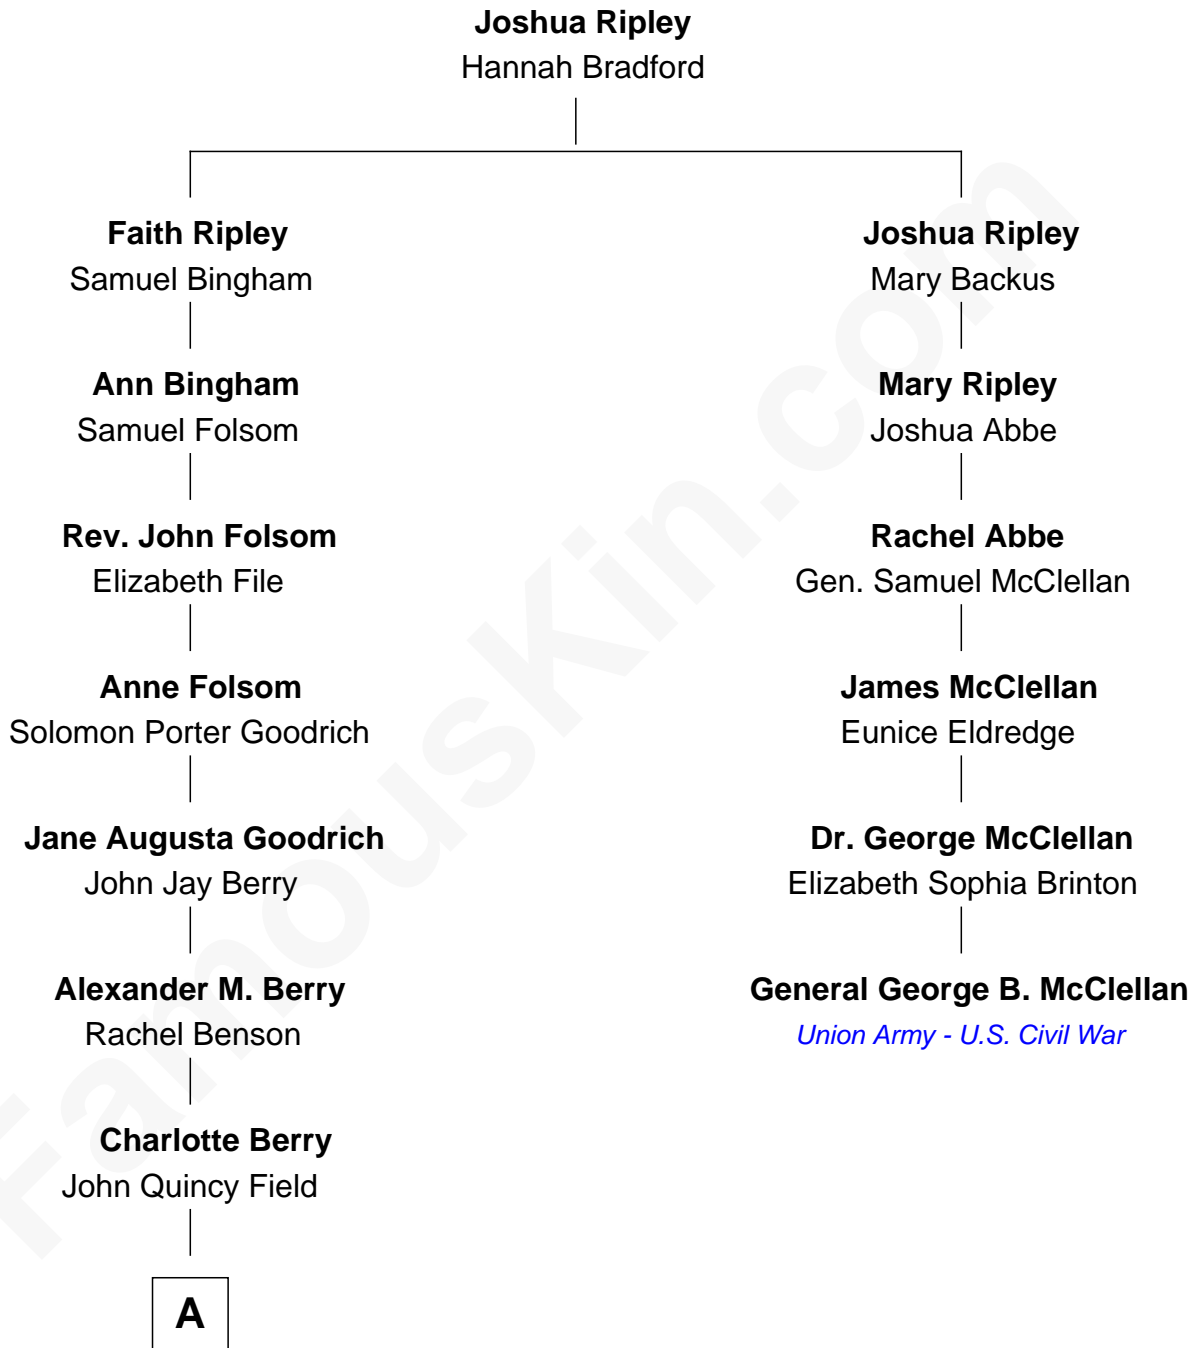

## Relationship Chart of

### Sally Field

TV and Movie Actress

5th cousin 4 times removed of

### General George B. McClellan

Union Army - U.S. Civil War

**A**

—  
**Fleet Folsom Field**

Jane Elizabeth Fox

—  
**Richard Dryden Field**

Margaret Joy Morlan

—  
**Sally Field**