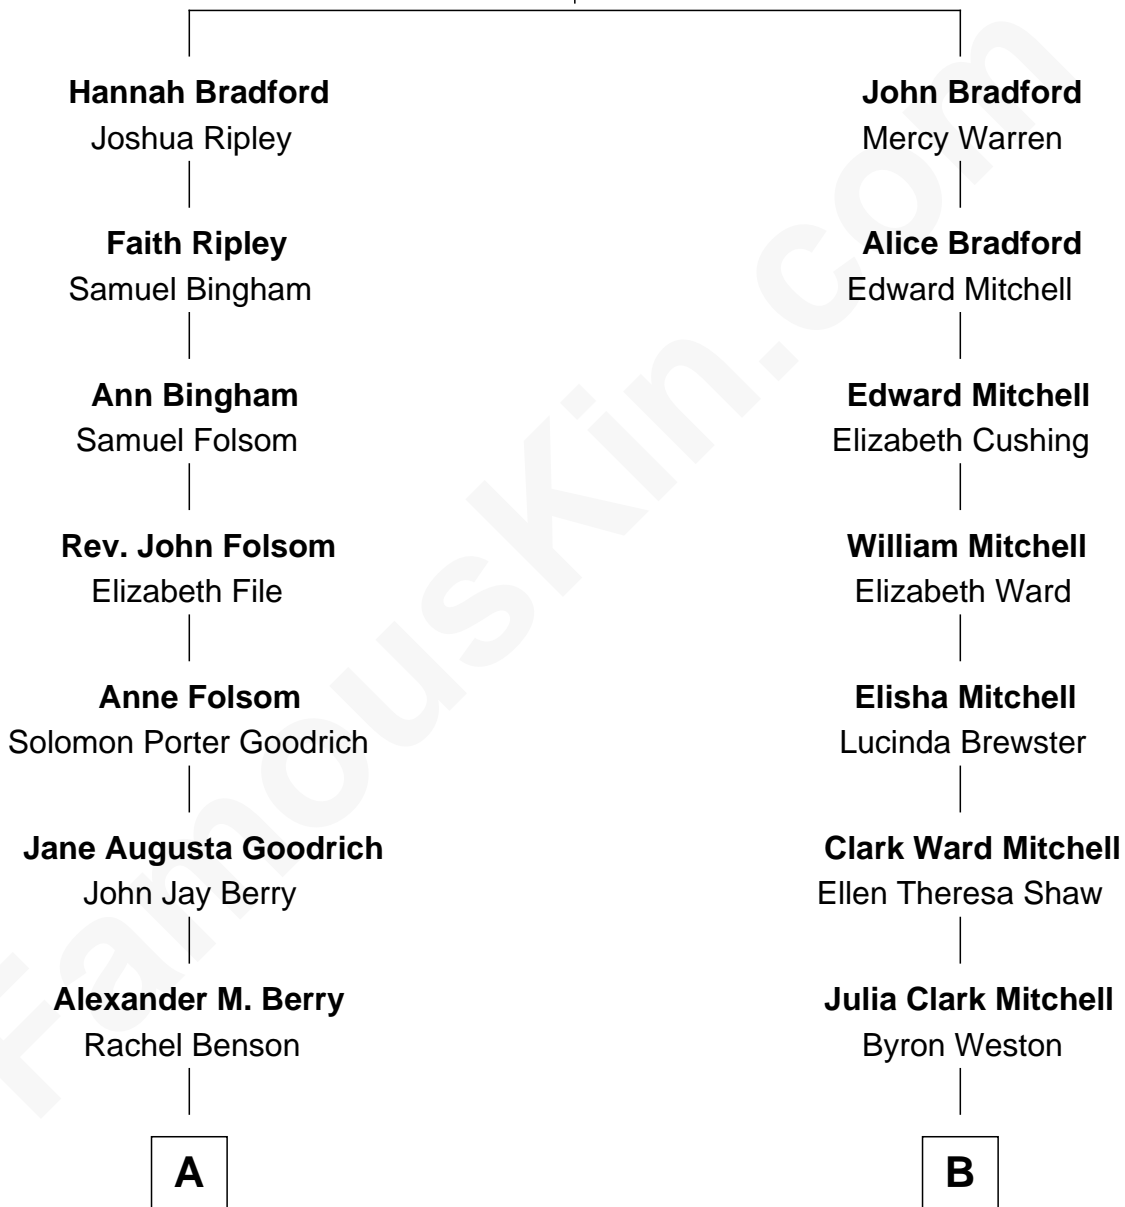

FamousKin.com Relationship Chart of

Sally Field

TV and Movie Actress

8th cousin 2 times removed of

Julia Child

American Chef, Author and TV Personality

William Bradford

Alice Richards

A

Charlotte Berry
John Quincy Field

Fleet Folsom Field
Jane Elizabeth Fox

Richard Dryden Field
Margaret Joy Morlan

Sally Field
TV and Movie Actress

B

Julia Carolyn Weston
John McWilliams

Julia Child
Chef, Author and TV Personality