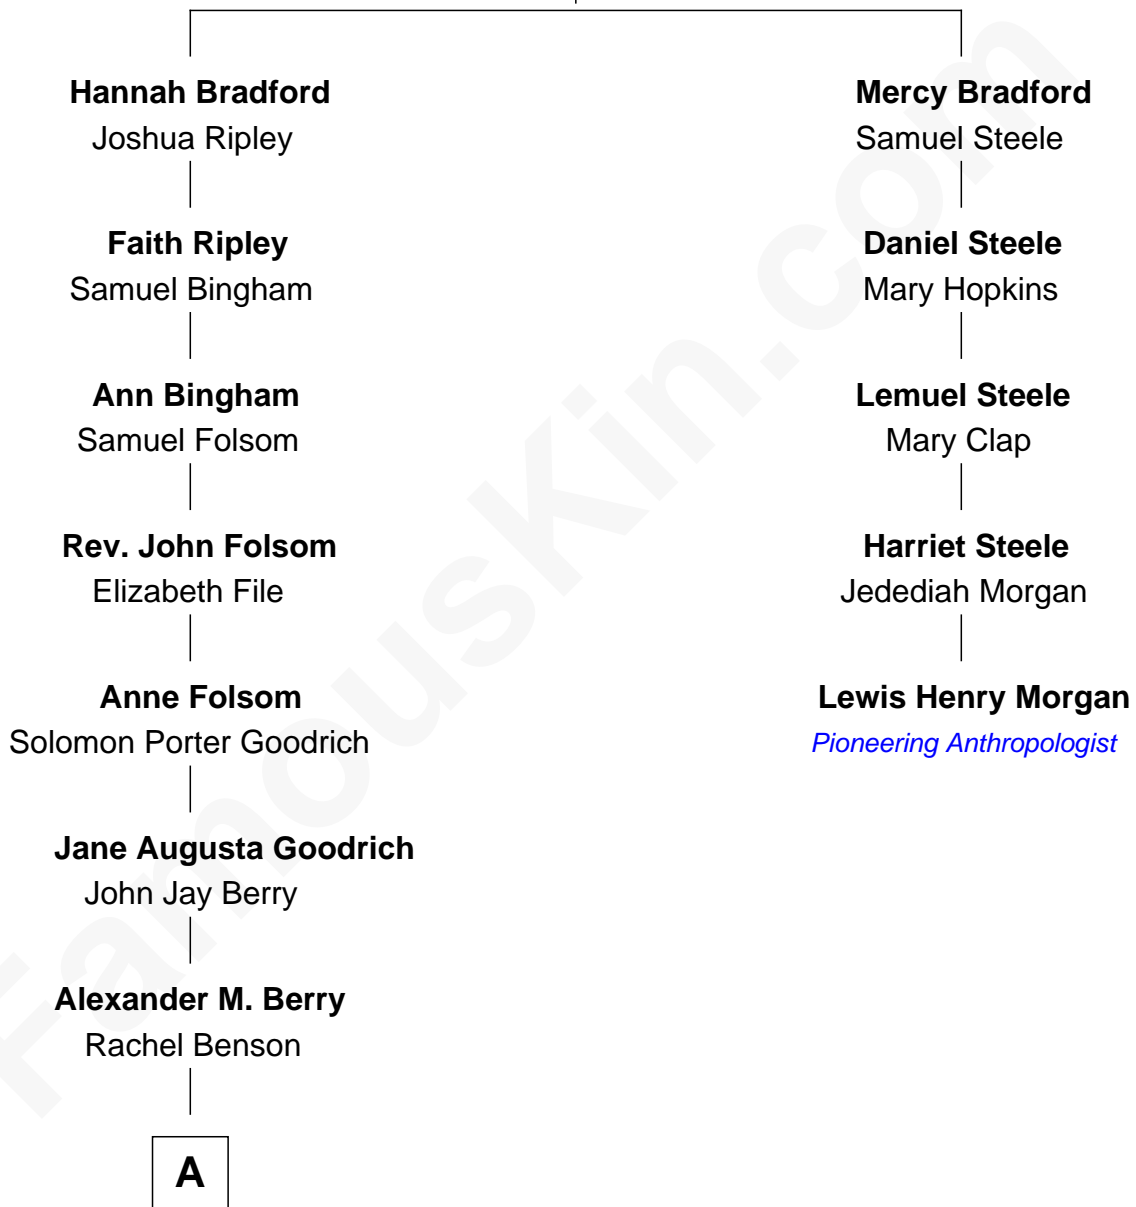

FamousKin.com Relationship Chart of

Sally Field

TV and Movie Actress

4th cousin 6 times removed of

Lewis Henry Morgan

Pioneering Anthropologist

William Bradford

Alice Richards

A

—
Charlotte Berry
John Quincy Field

—
Fleet Folsom Field
Jane Elizabeth Fox

—
Richard Dryden Field
Margaret Joy Morlan

—
Sally Field
TV and Movie Actress

FamousKin.com