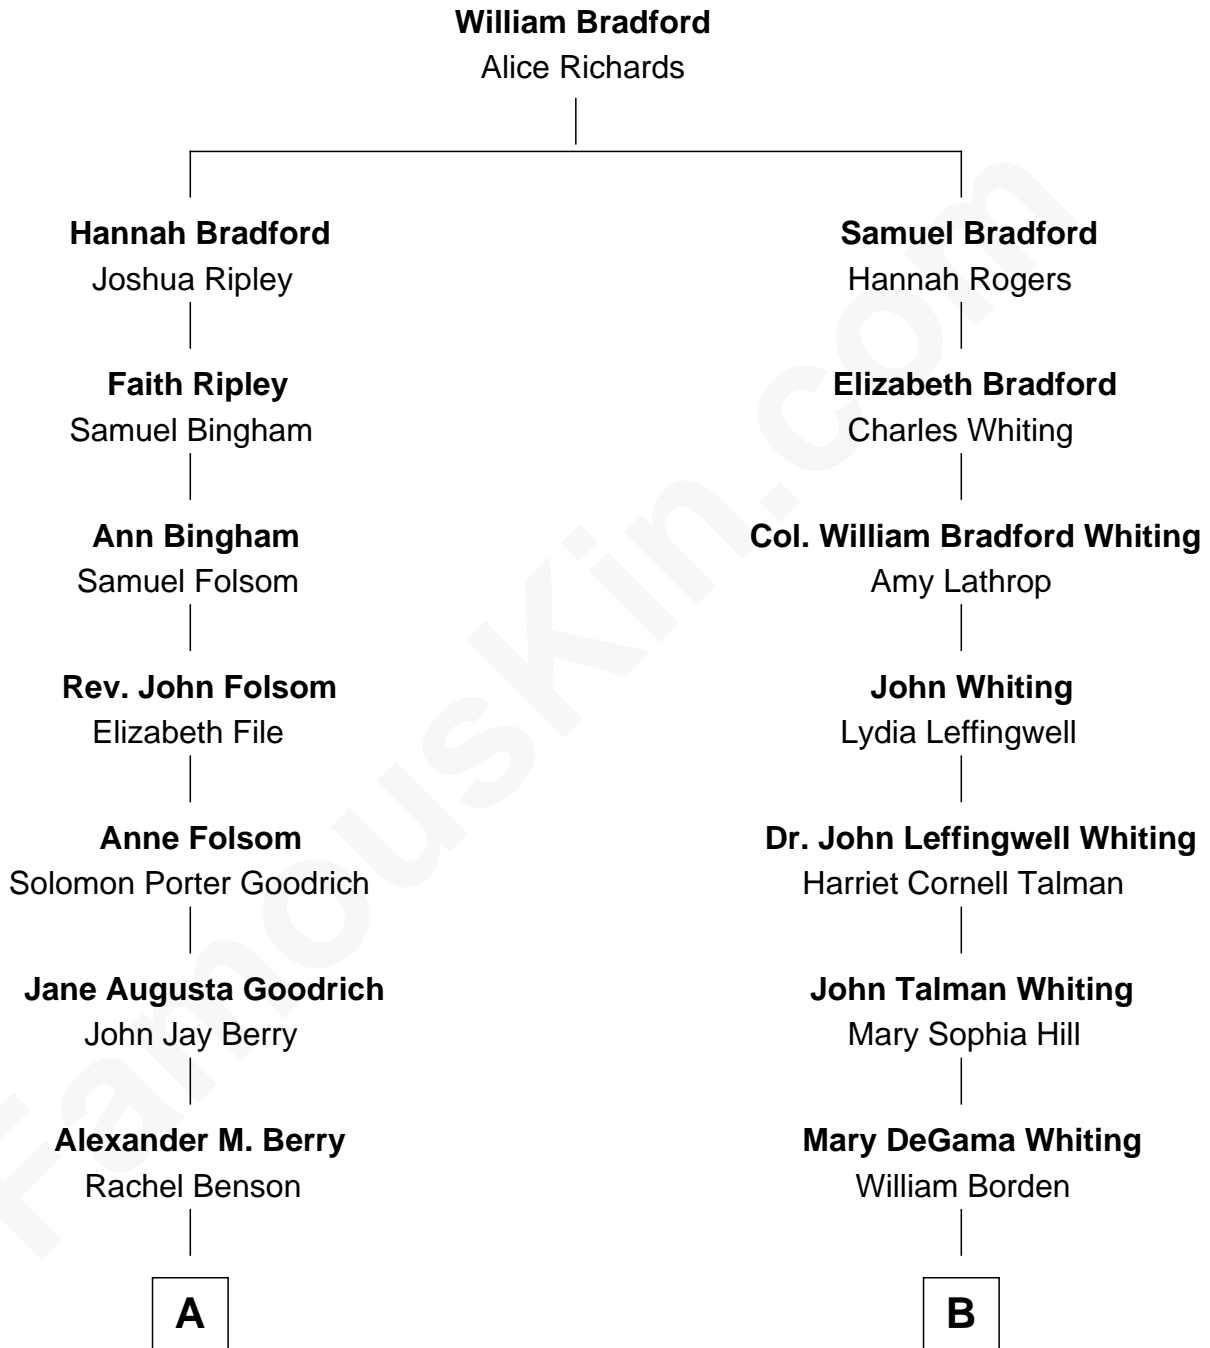

FamousKin.com Relationship Chart of

Sally Field

TV and Movie Actress

9th cousin 1 time removed of

Adlai Stevenson III

U.S. Senator from Illinois

A

Charlotte Berry
John Quincy Field

Fleet Folsom Field
Jane Elizabeth Fox

Richard Dryden Field
Margaret Joy Morlan

Sally Field
TV and Movie Actress

B

John Borden
Ellen Wallace Waller

Ellen Borden
Adlai Ewing Stevenson

Adlai Stevenson III
U.S. Senator from Illinois