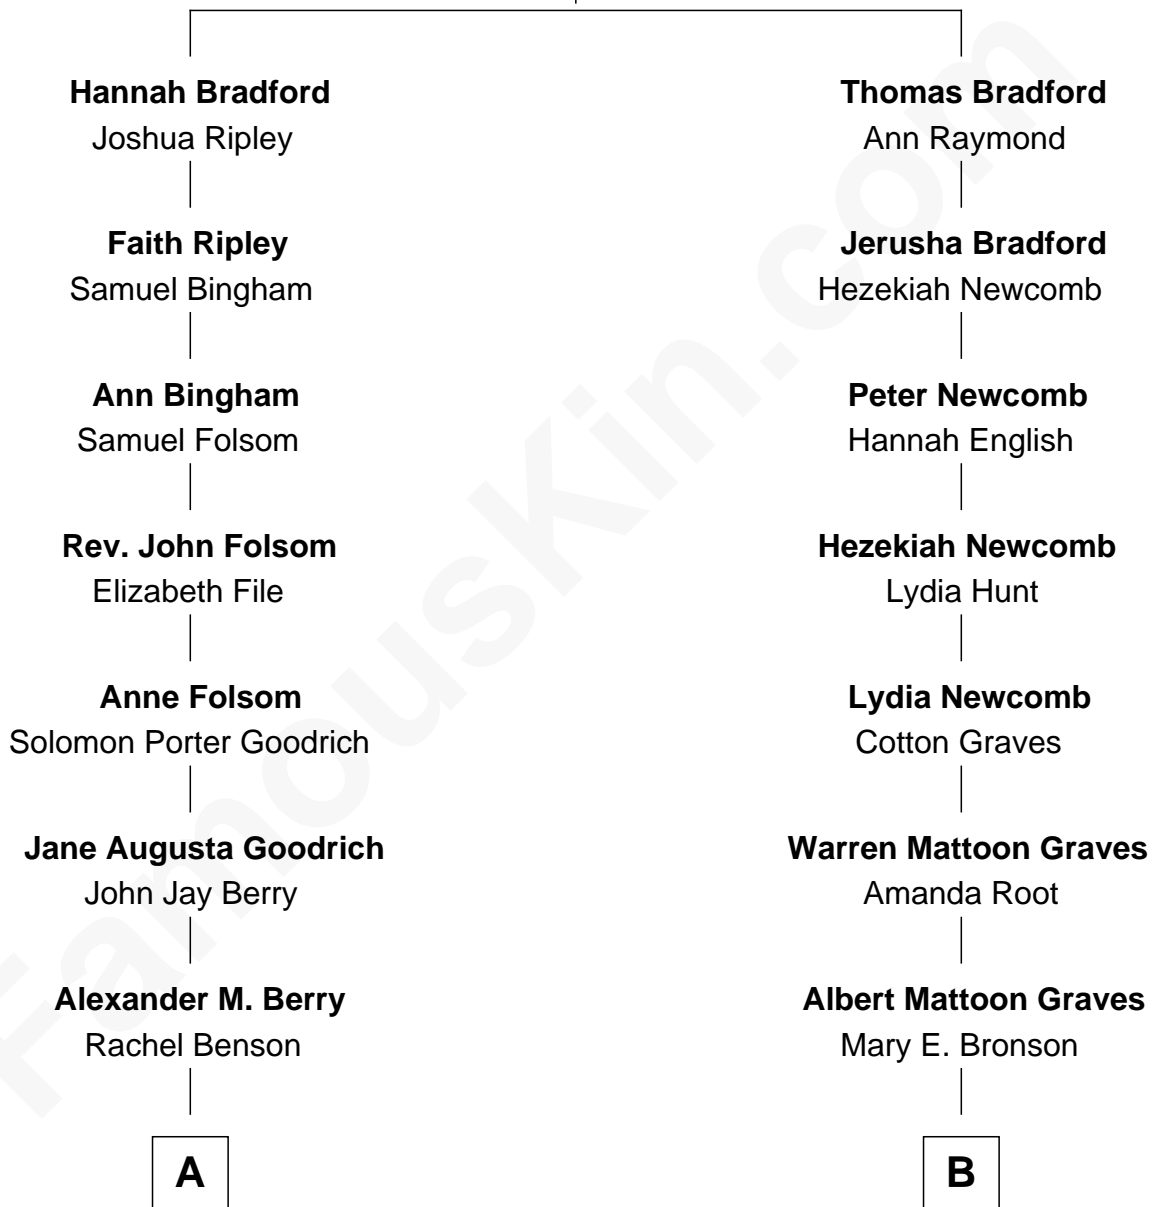

# FamousKin.com Relationship Chart of

**Sally Field**

*TV and Movie Actress*

9th cousin 1 time removed of

**John Lithgow**

*Stage, TV, and Movie Actor*

**William Bradford**

Alice Richards

**A**

**Charlotte Berry**  
John Quincy Field

**Fleet Folsom Field**  
Jane Elizabeth Fox

**Richard Dryden Field**  
Margaret Joy Morlan

**Sally Field**  
*TV and Movie Actress*

**B**

**Eva Bronson Graves**  
Rev. Orlo Josiah Price

**Sarah Jane Price**  
Arthur Washington Lithgow

**John Lithgow**  
*Stage, TV, and Movie Actor*