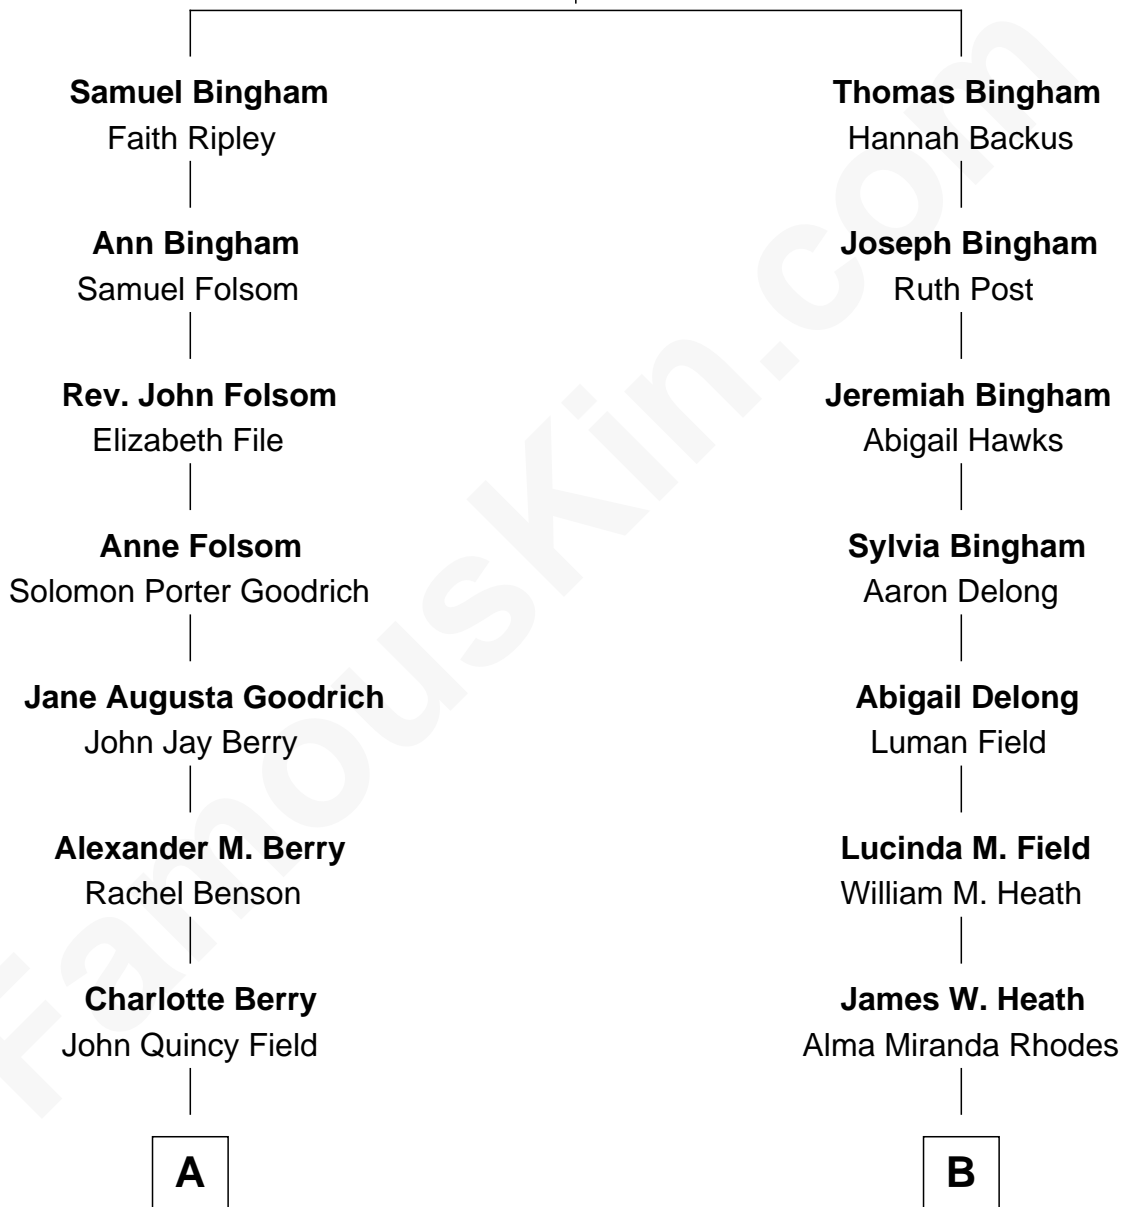

# FamousKin.com Relationship Chart of

**Sally Field**

*TV and Movie Actress*

9th cousin 1 time removed of

**Sarah Palin**

*9th Governor of Alaska*

**Thomas Bingham**

Mary Rudd

**A**

**Fleet Folsom Field**

Jane Elizabeth Fox

**Richard Dryden Field**

Margaret Joy Morlan

**Sally Field**

*TV and Movie Actress*

**B**

**Charles R. Heath**

Alice Adeline Oriel

**Charles Francis Heath**

Nellie Marie Brandt

**Charles Richard Heath**

Sarah Sheeran

**Sarah Palin**

*9th Governor of Alaska*