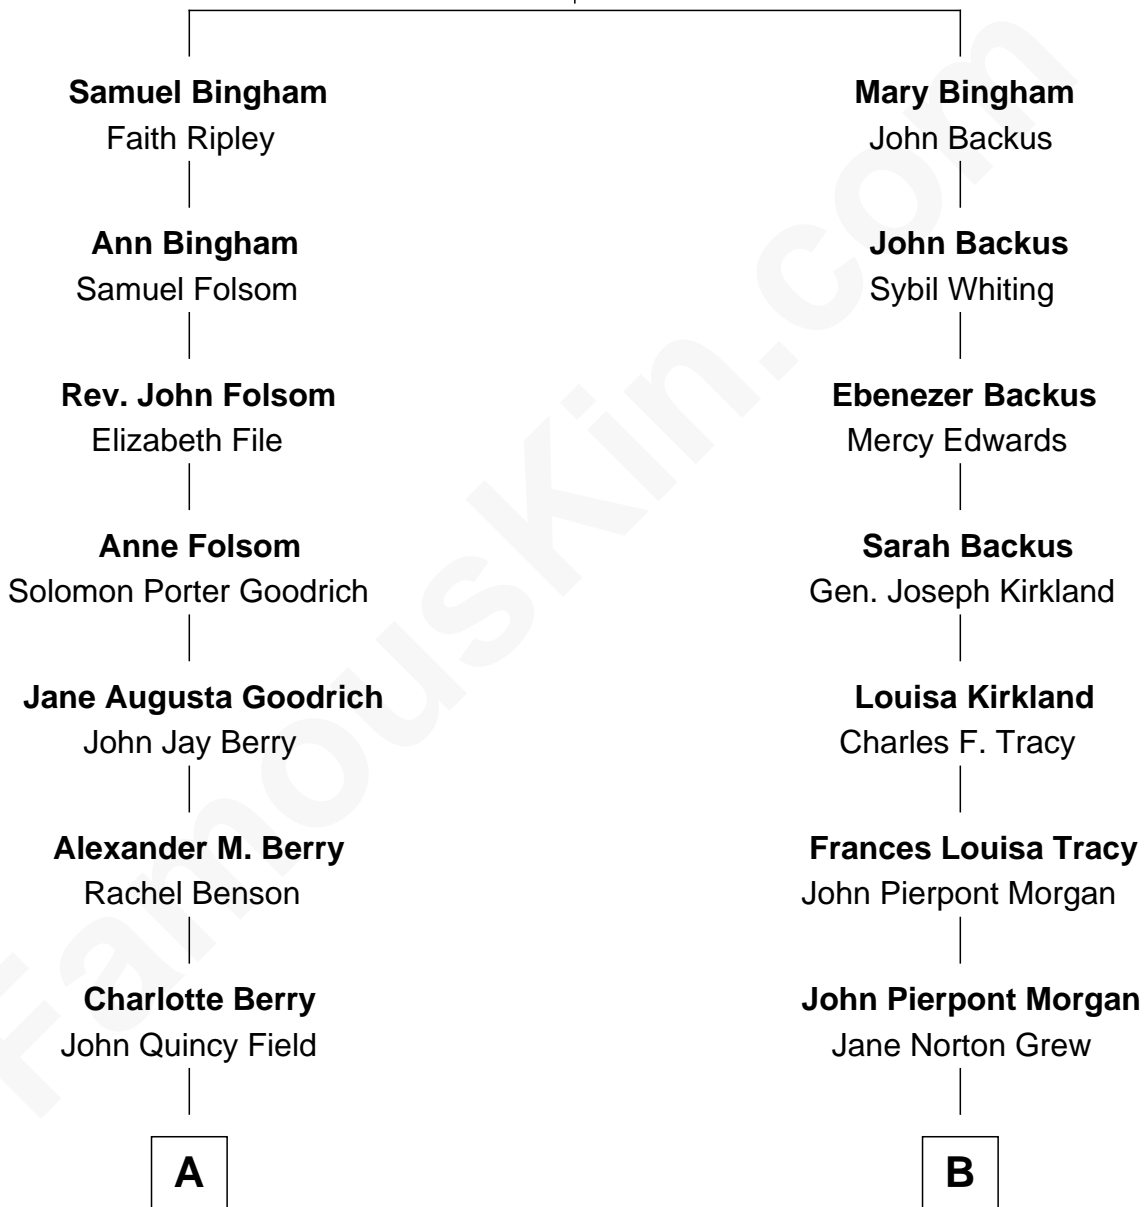

FamousKin.com Relationship Chart of

Sally Field

TV and Movie Actress

8th cousin 1 time removed of

John Adams Morgan

1952 Olympic Sailing Gold Medalist

Thomas Bingham

Mary Rudd

A

Fleet Folsom Field
Jane Elizabeth Fox

Richard Dryden Field
Margaret Joy Morlan

Sally Field
TV and Movie Actress

B

Henry Sturgis Morgan
Catherine Frances Lovering Adams

John Adams Morgan
Olympic Gold Medalist